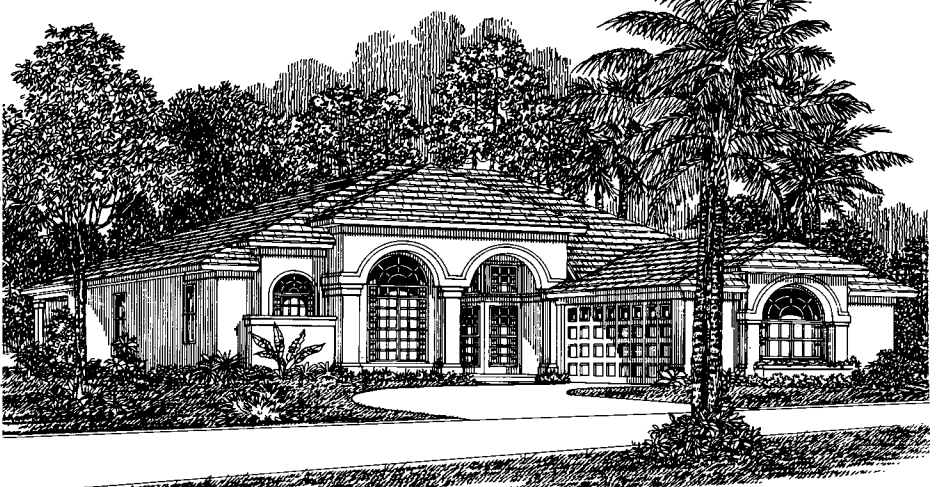

CAMBRIDGE I

3-Bedrooms, Den or 4th Bedroom, 2-Bathrooms,
Living Room, Dining Room, 2-Car Garage

Artist Concept

Elevation A

Air Conditioned Living Area	2155
Total Square Footage	3333