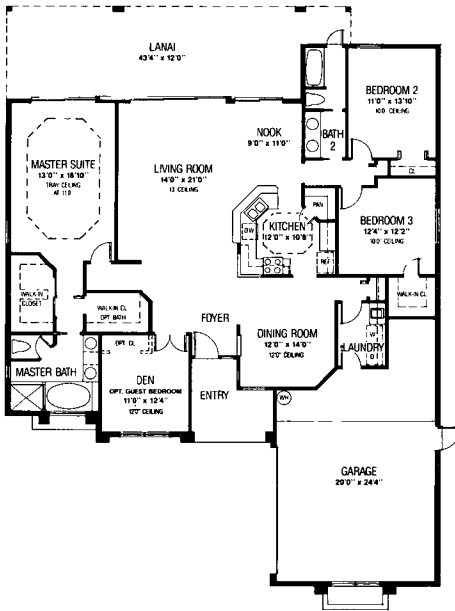

CAMBRIDGE I

3-Bedrooms, Den or 4th Bedroom, 2-Bathrooms,
Living Room, Dining Room, 2-Car Garage

Artist Concept

Elevation A

Air Conditioned Living Area	2155
Total Square Footage	3333