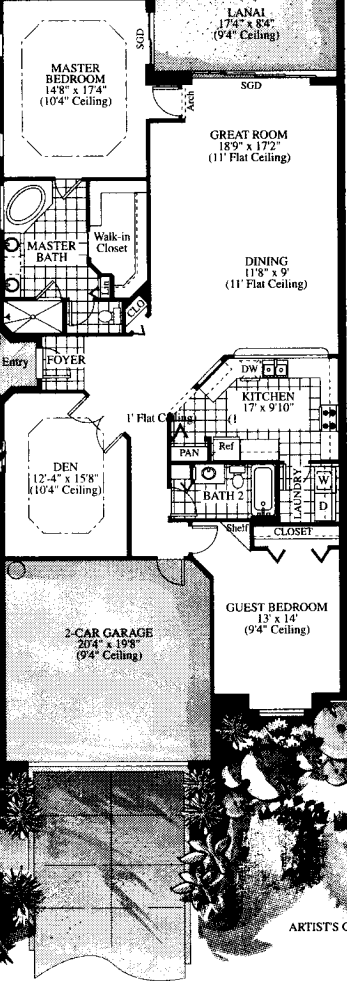

OFF-S
 MOD
 CENT
 OPEN I
 at
 2730 Go
 Gate Blv

THE CAMBRIDGE
 1,936 sq. ft. Under Air
 from the **\$170's**