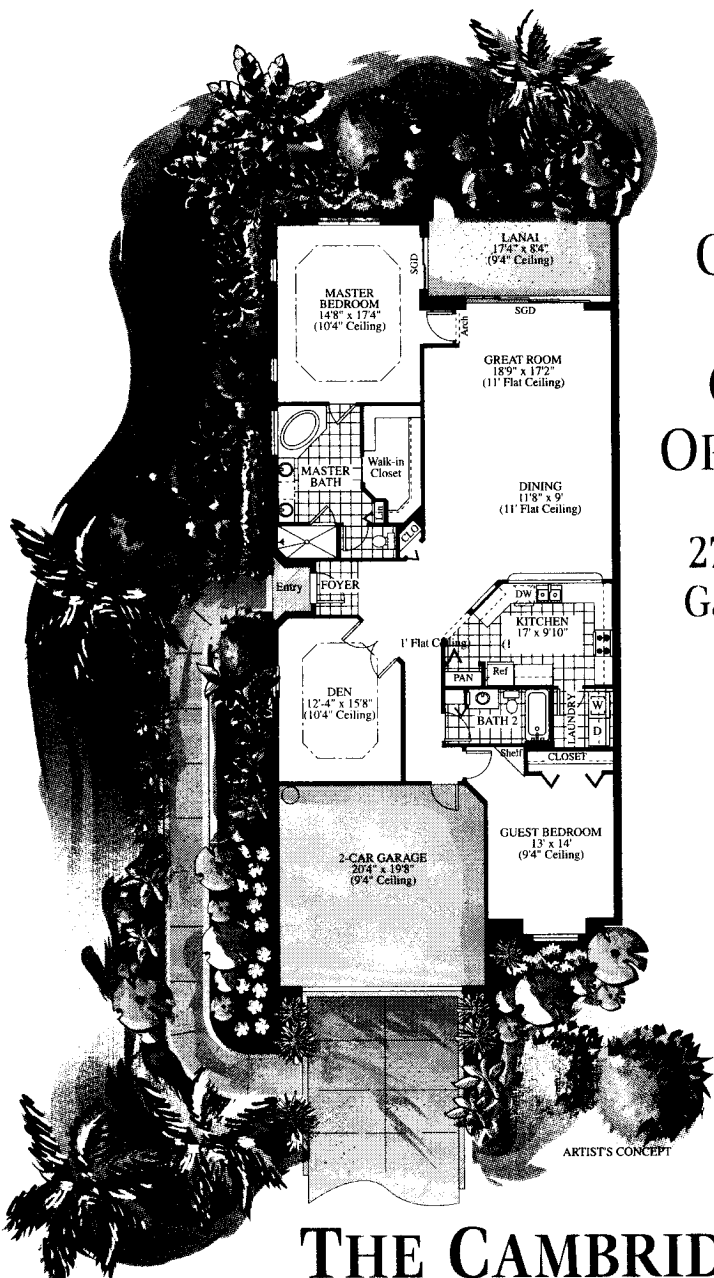

OFF-S
 MOD
 CENT
 OPEN I
 at
 2730 Go
 Gate Blv

THE CAMBRIDGE
 1,936 sq. ft. Under Air
 from the **\$170's**