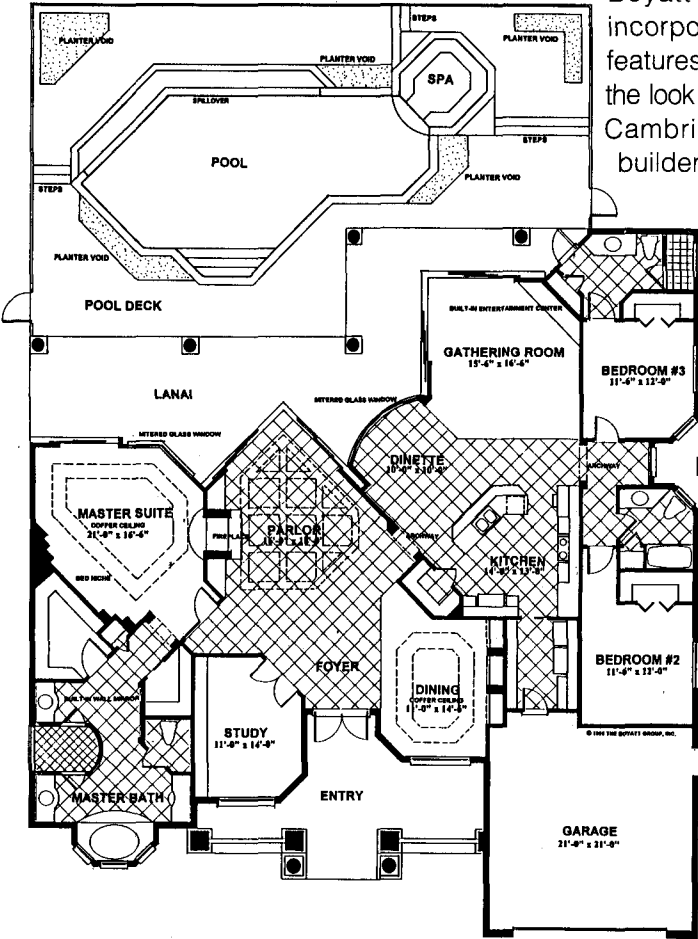

The Associate Home

The Associate Home is a showcase home for the Collier Building Industry Association (CBIA) and is built totally by its membership. The Associate Home is a 2,700-square-foot, three-bedroom, study, three-bath split plan. Home designer Tony Boyatt of the Boyatt Group said, "We have incorporated many new design features into this home, giving it the look of the '90s." Bill Slavich of Cambridge Communities, Inc., builder of the Associate Home, added "This home was designed to maximize the lake views offered on this particular lot in Longshore Lake. With more than 60 feet of glass along the rear of the house, nearly every room has expansive lake views."

Stuart Wallace
President
Bill Slavich
Vice President

6738 Lone Oak Boulevard
Naples, Florida 33942

PHONE
941/514-0333
FAX
941/591-8755

added "This home was designed to maximize the lake views offered on this particular lot in Longshore Lake. With more than 60 feet of glass along the rear of the house, nearly every room has expansive lake views."

The Associate Home features a double see-through fireplace in the living room and master bedroom, two sets of disappearing sliding glass doors overlooking the pool, which features a disappearing edge, box beam ceiling details, many drywall built-in details, Corian countertops and a free-standing radius glass shower.