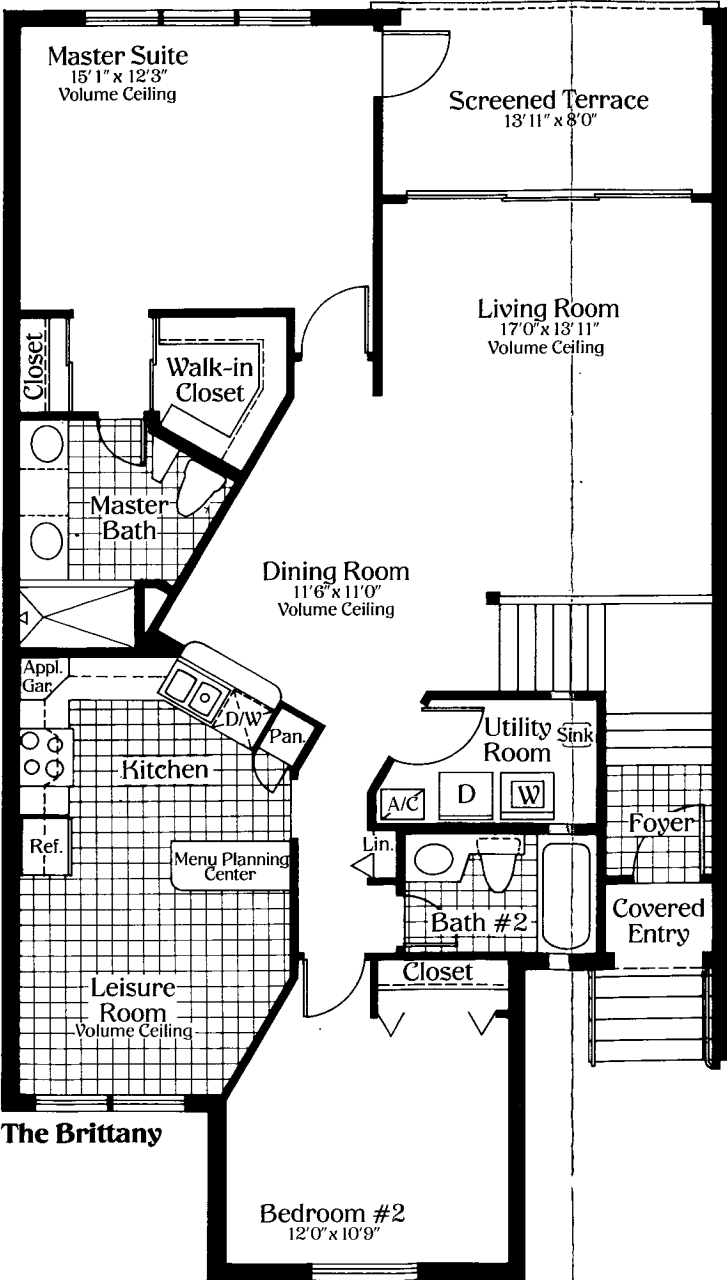

The Brittany

2 Bedroom/Den, 2 Bath Carriage Home

Air-Conditioned Living Area	1,335 Sq. Ft.
Terrace	112 Sq. Ft.
Entry	19 Sq. Ft.
Total Area	1,466 Sq. Ft.

The Brittany