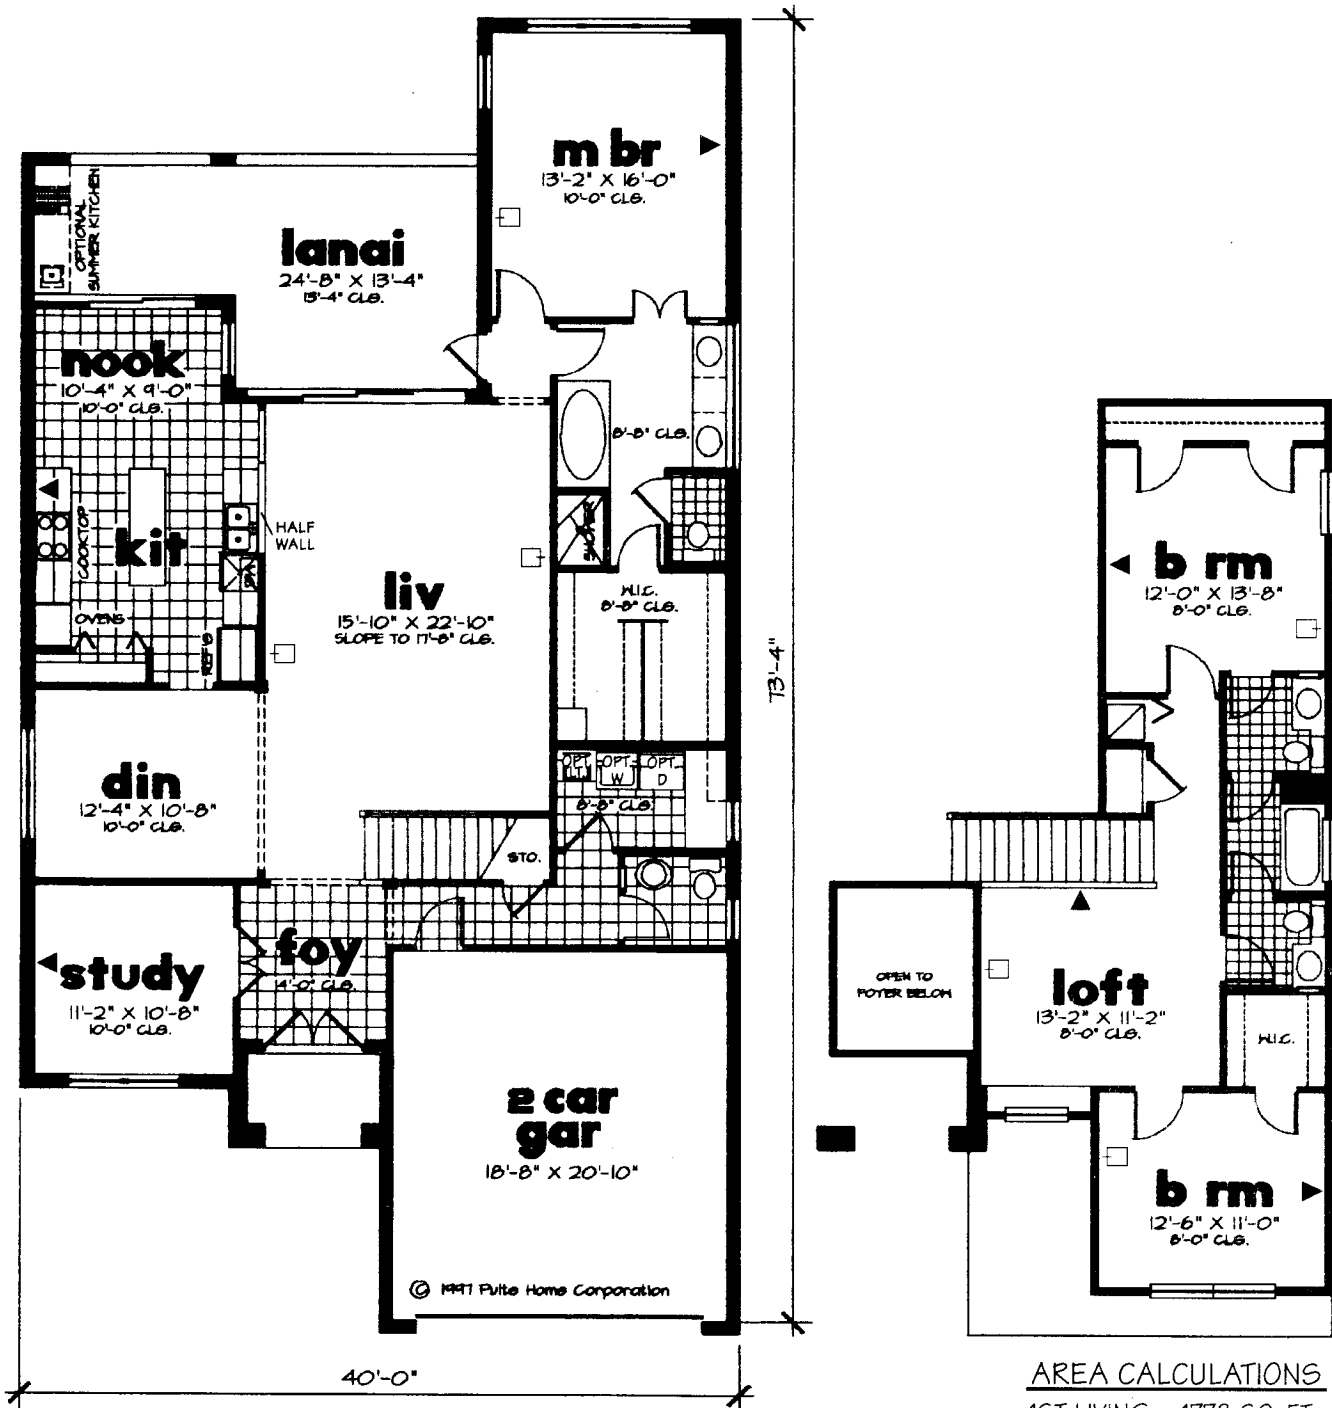

The Britannia

3 BEDROOM - 2 BATH, 2 HALF BATH

2495

□ TV OUTLET
▲ TELEPHONE OUTLET

AREA CALCULATIONS

1ST LIVING 1778 SQ. FT.
2ND LIVING 717 SQ. FT.
TOT. LIVING 2495 SQ. FT.

LANAI 274 SQ. FT.
GARAGE 426 SQ. FT.
TOTAL 3195 SQ. FT.