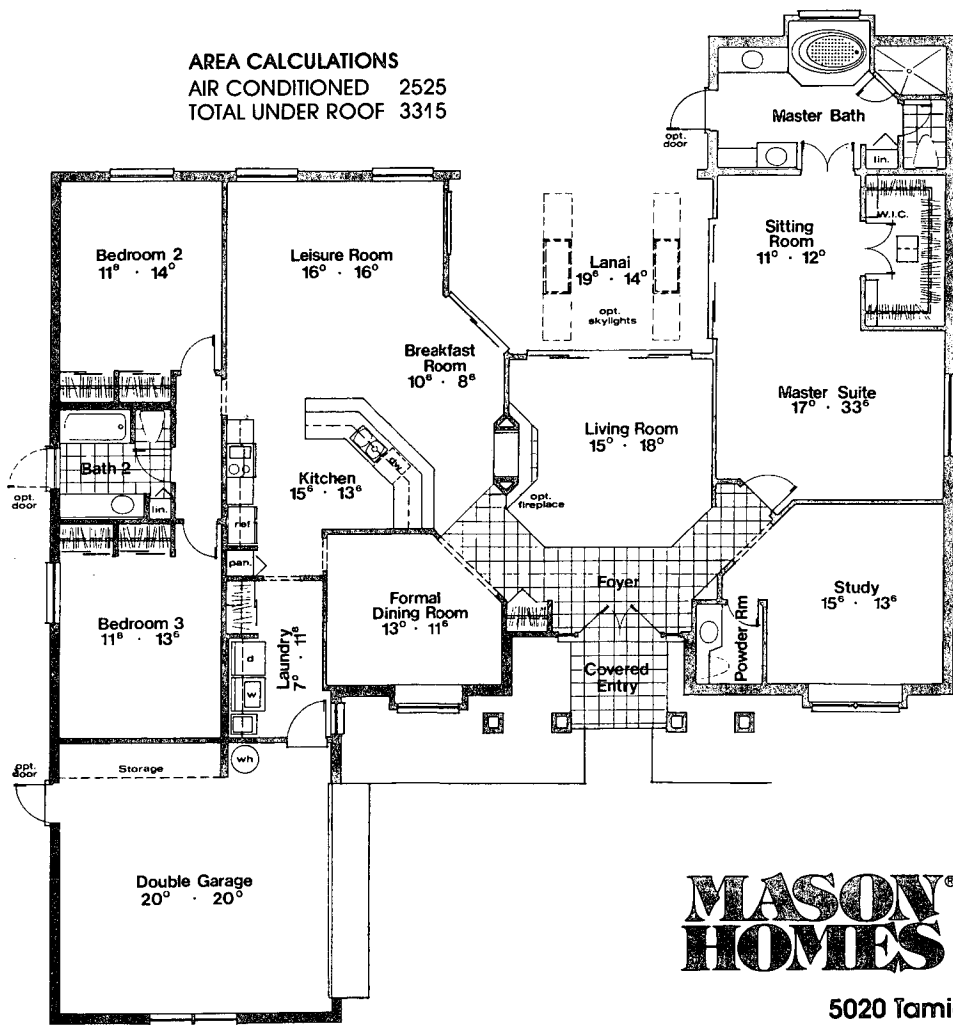

THE
BRISTOL

AREA CALCULATIONS
AIR CONDITIONED 2525
TOTAL UNDER ROOF 3315

**MASON
HOMES**

5020 Tamiami Trail N.
Suite 110
Naples, FL 33940
(813) 434-8200 (813) 353-4000