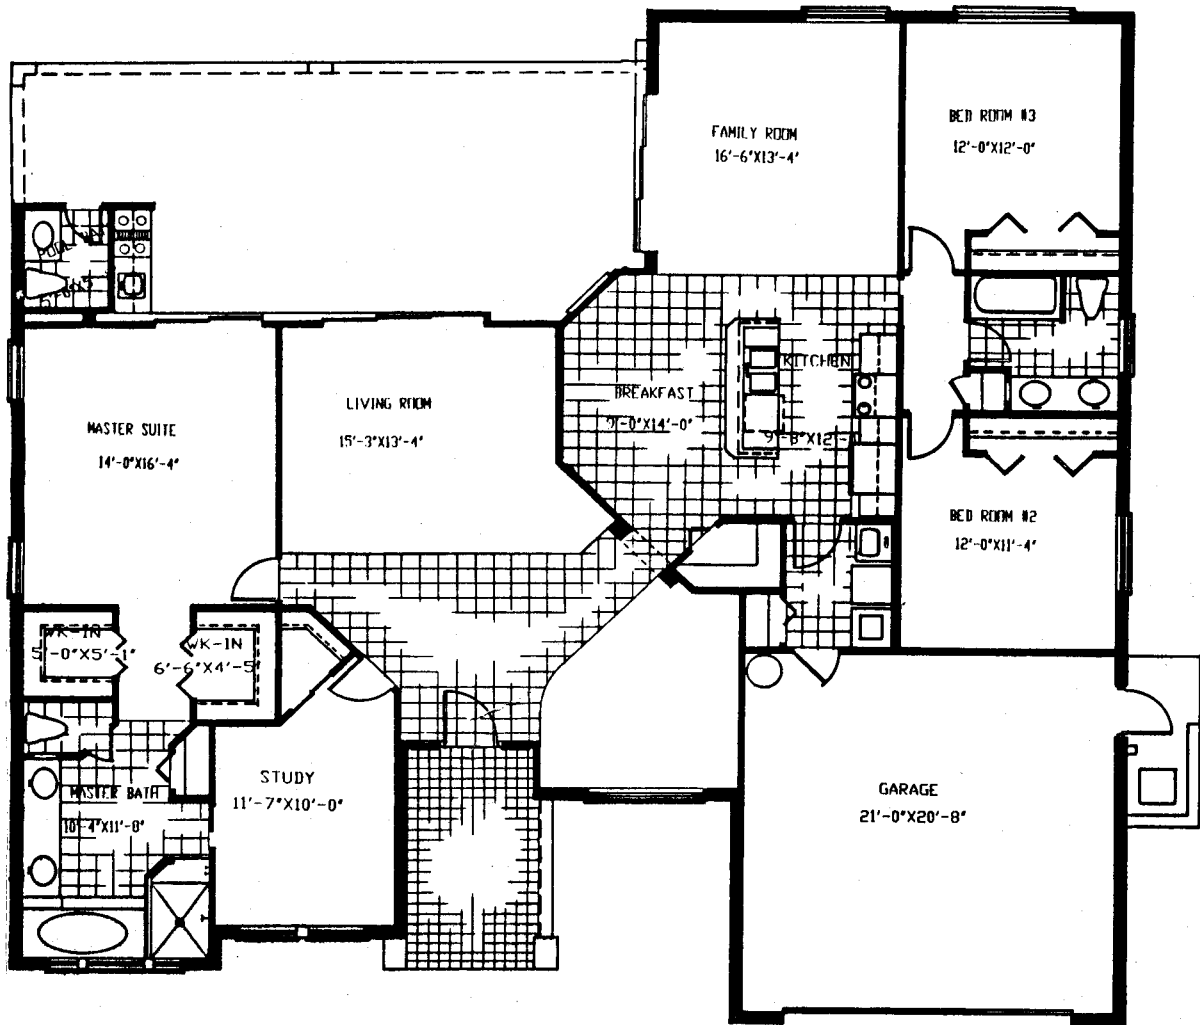

# BLUE HERON

Living Area	2222 sq. ft.
Lanai	458 sq. ft.
Entry	97 sq. ft.
Garage	472 sq. ft.
<b>TOTAL</b>	<b>3249 sq. ft.</b>

All dimensions are approximate.

ORAL PRESENTATION IS NOT TO BE RELIED UPON AS CORRECTLY STATING REPRESENTATIONS OF THE BUILDER.