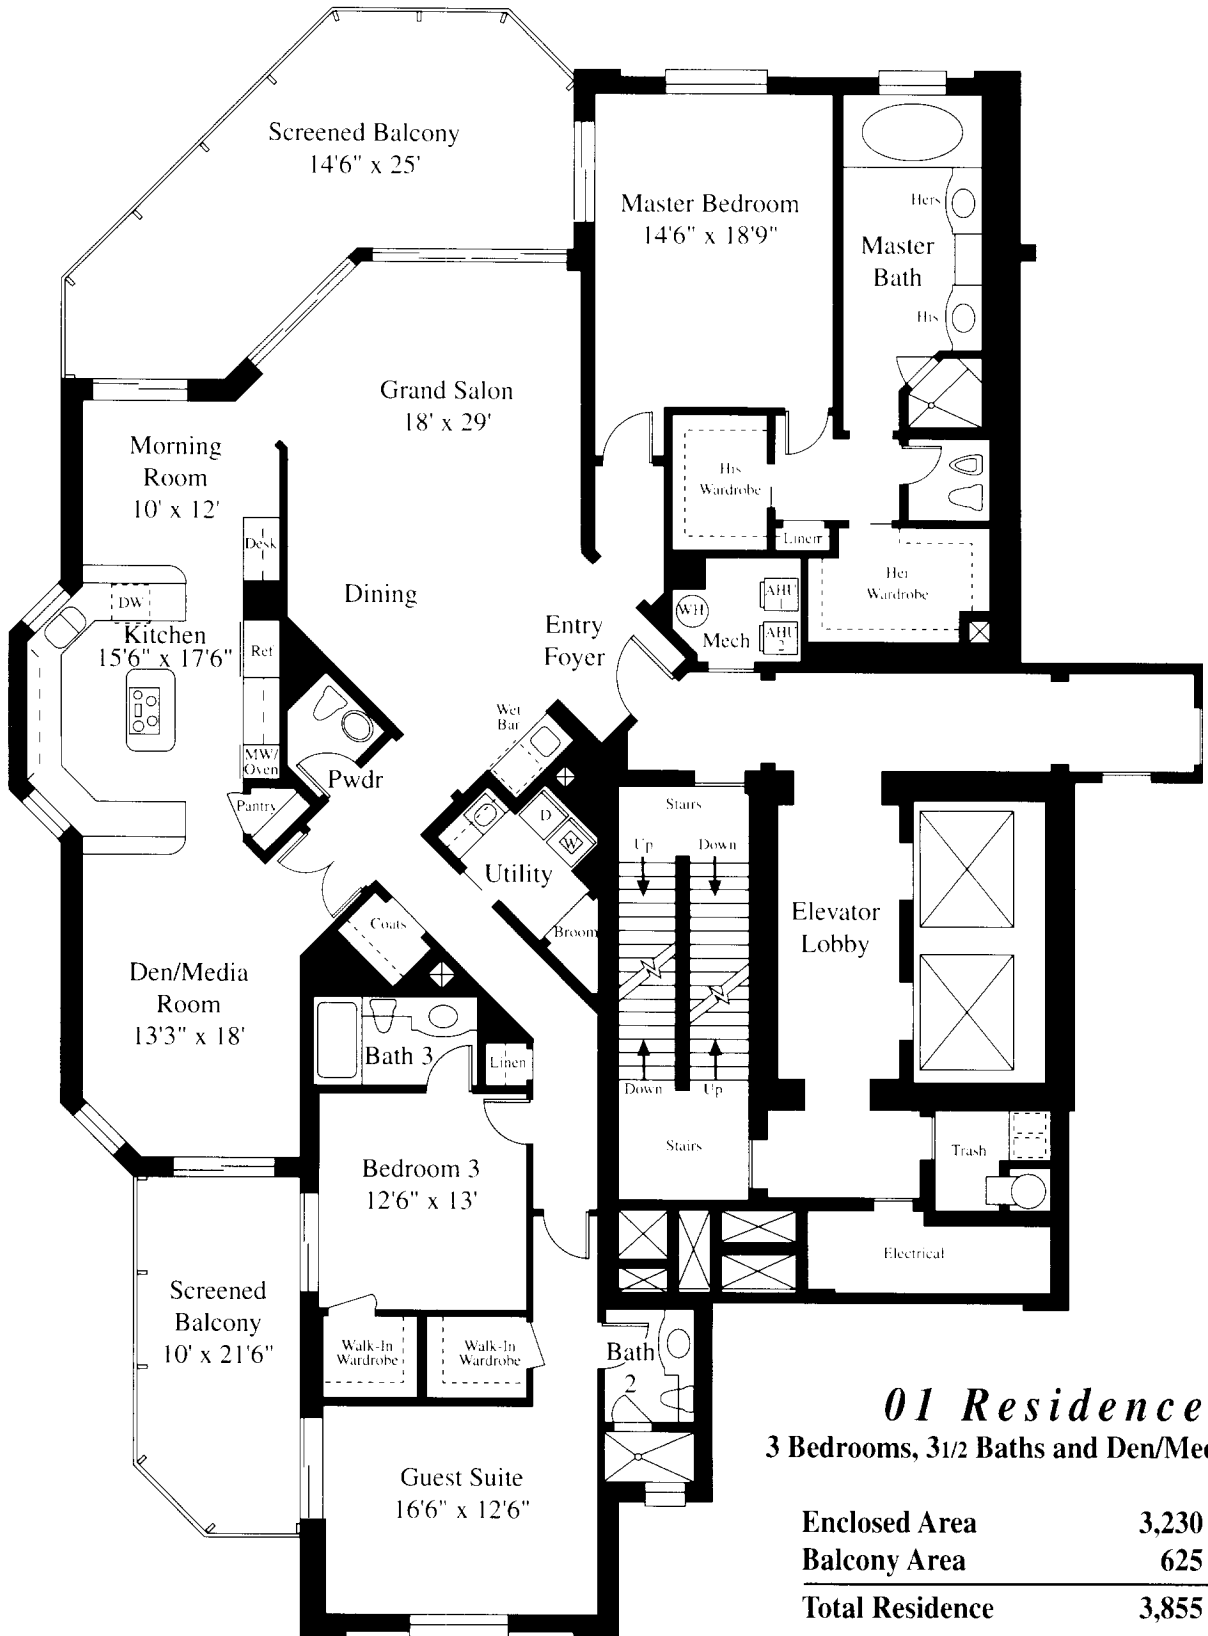

# THE BILTMORE

AT BAY COLONY

**01 Residence**  
**3 Bedrooms, 3 1/2 Baths and Den/Media Room**

Enclosed Area	3,230 Sq. Ft.
Balcony Area	625 Sq. Ft.
<b>Total Residence</b>	<b>3,855 Sq. Ft.</b>

# 01 Residence

3 Bedrooms, 3 1/2 Baths and Den / Media Room

Enclosed Area	3,230 Square Feet
Balcony Area	625 Square Feet
<hr/>	
Total Residence	3,855 Square Feet