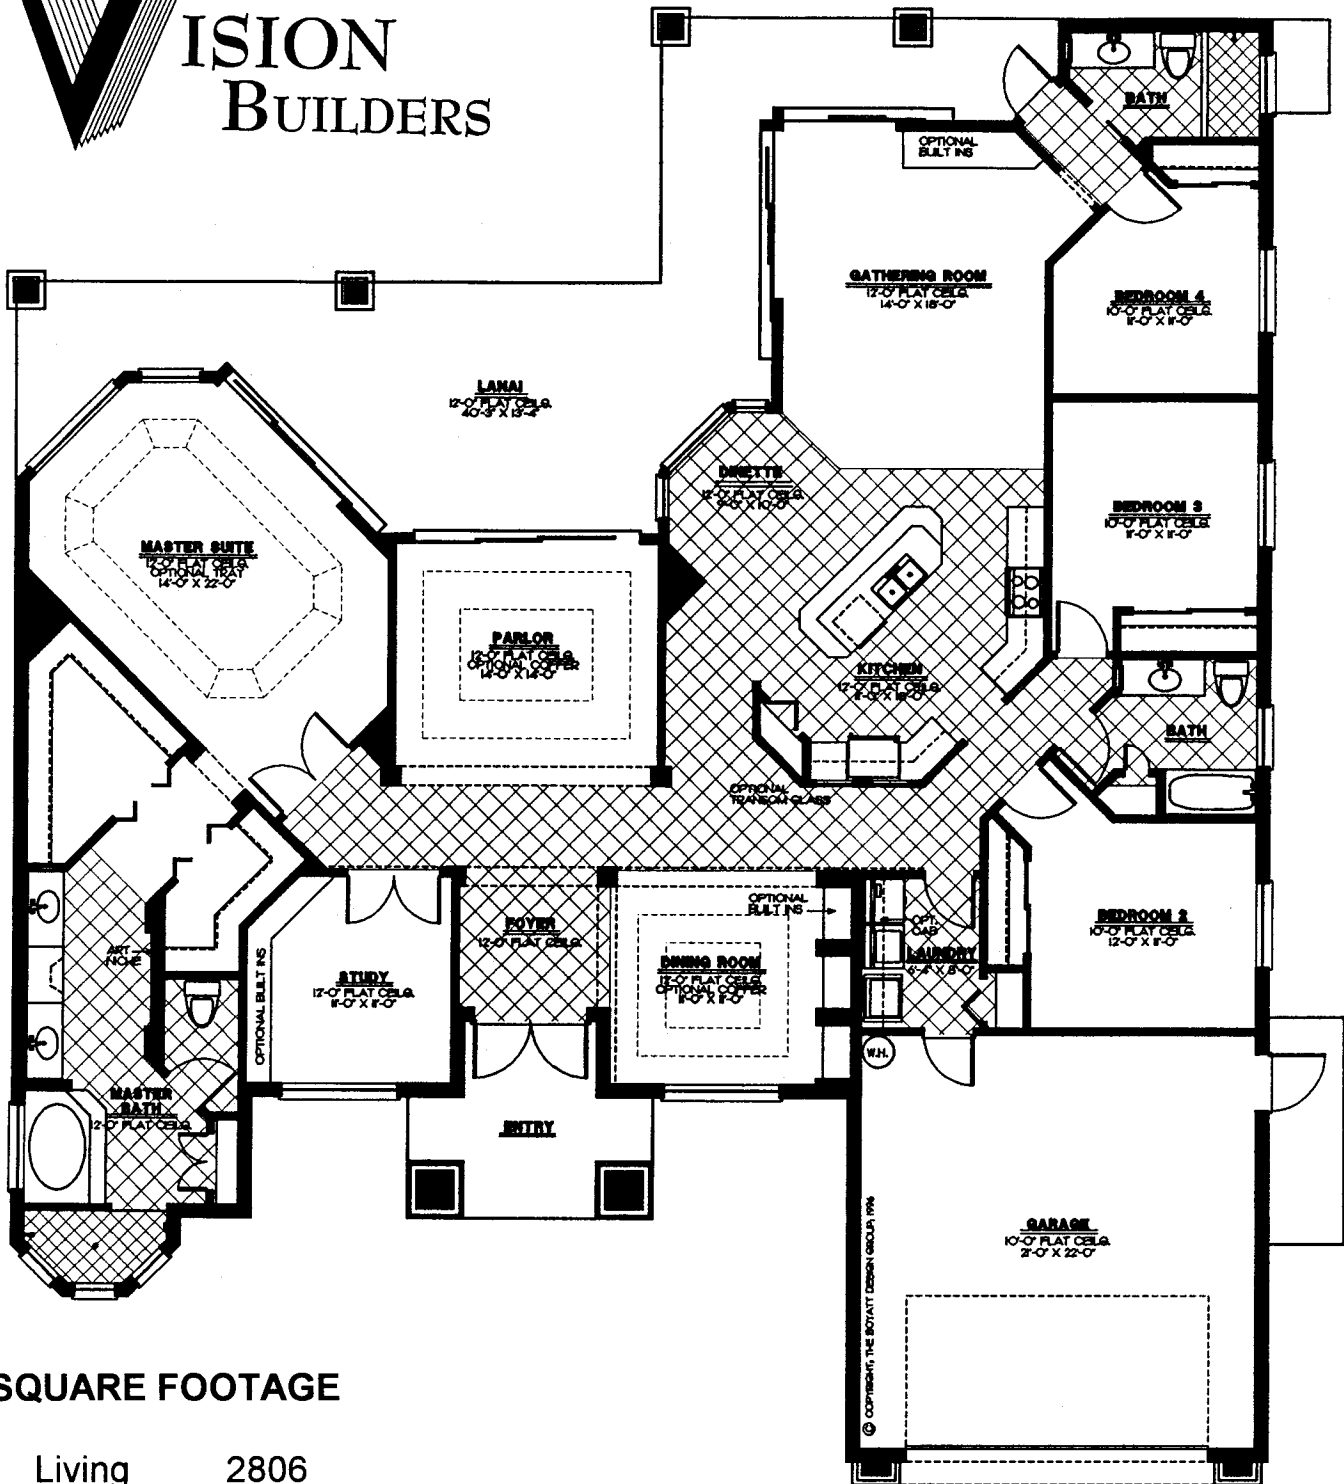

The Bel Aire

SQUARE FOOTAGE

Living	2806
Lanai	544
Garage	503
Entry	110
Total	3963

Sandy Bordeau
941-598-1098 Model
941-394-8434 Res.

MODEL CENTER:
 Longshore Lake
 4527 Snowy Egret Court
 Naples, Florida 33999

Dimensions approximate. Information herein believed to be accurate but not warranted.