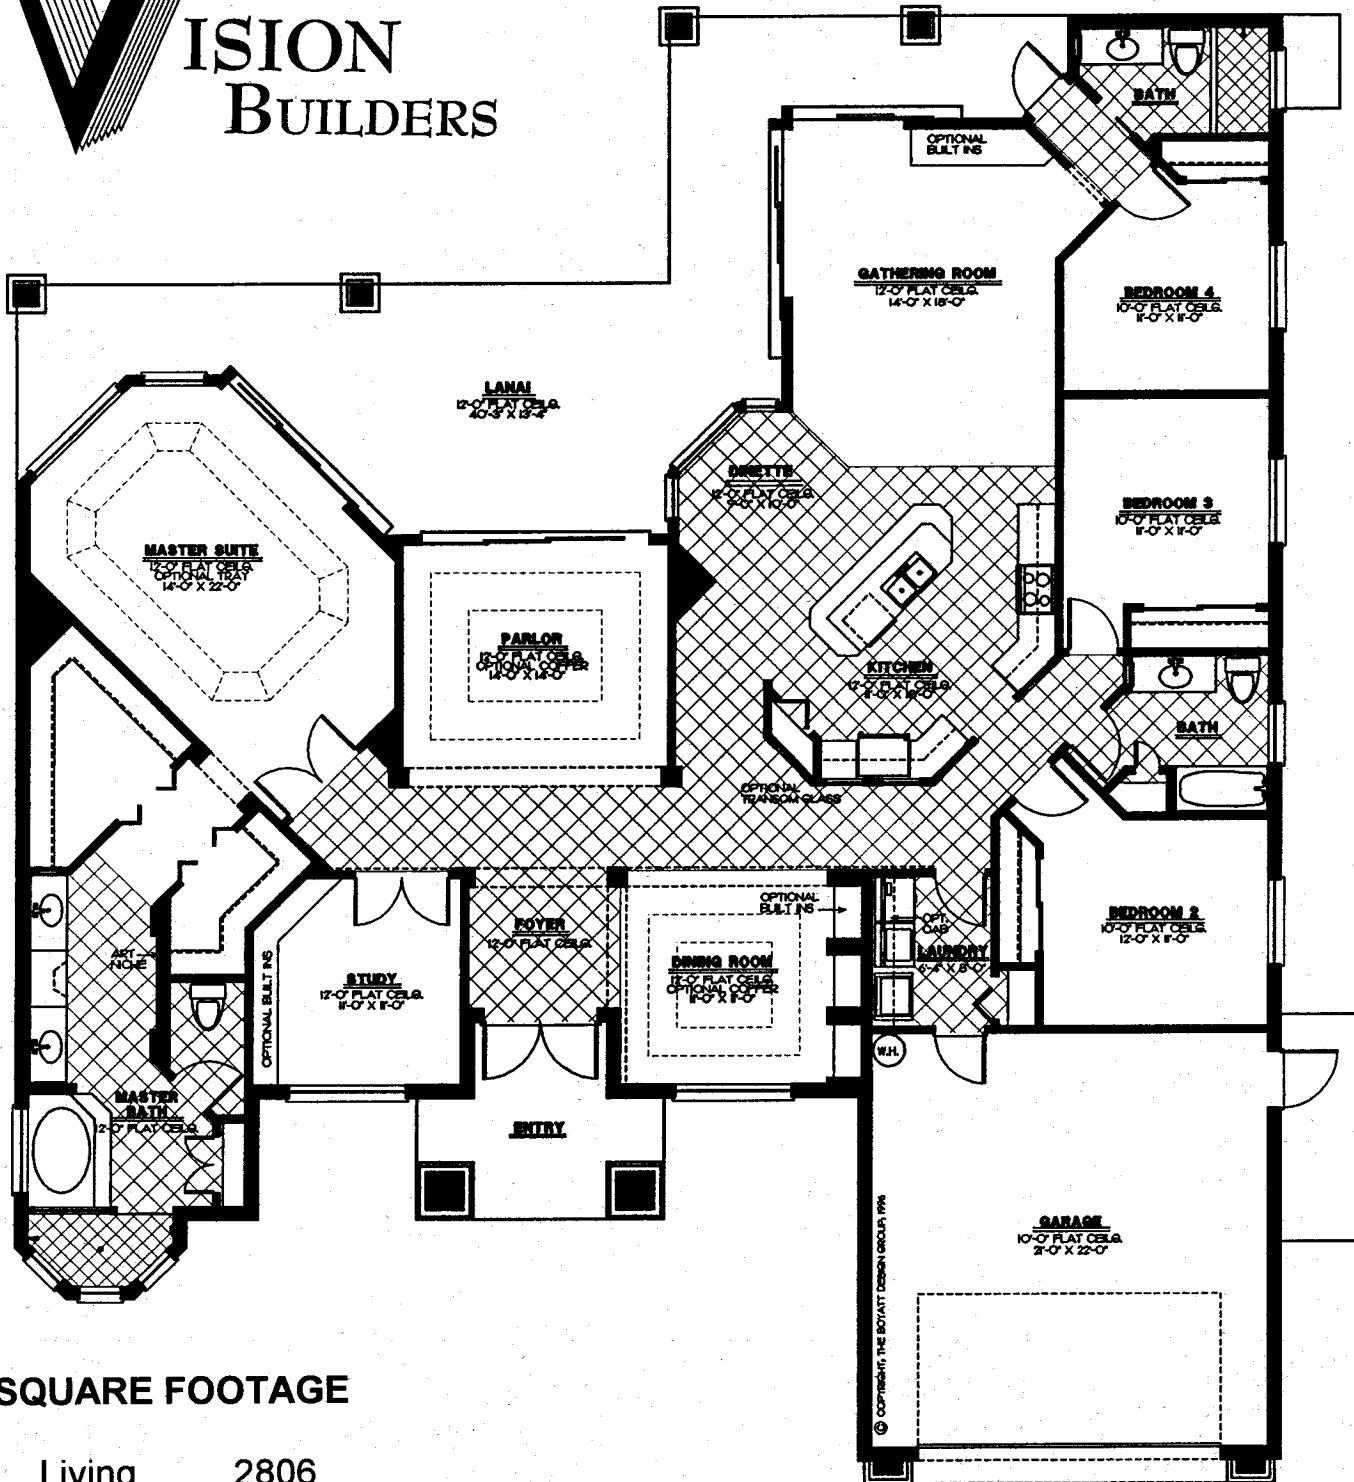

# The Bel Aire

## SQUARE FOOTAGE

Living	2806
Lanai	544
Garage	503
Entry	110
<b>Total</b>	<b>3963</b>

**Sandy Bordeau**  
**941-598-1098 Model**  
**941-394-8434 Res.**

**MODEL CENTER:**  
 Longshore Lake  
 4527 Snowy Egret Court  
 Naples, Florida 33999

Dimensions approximate. Information herein believed to be accurate but not warranted.