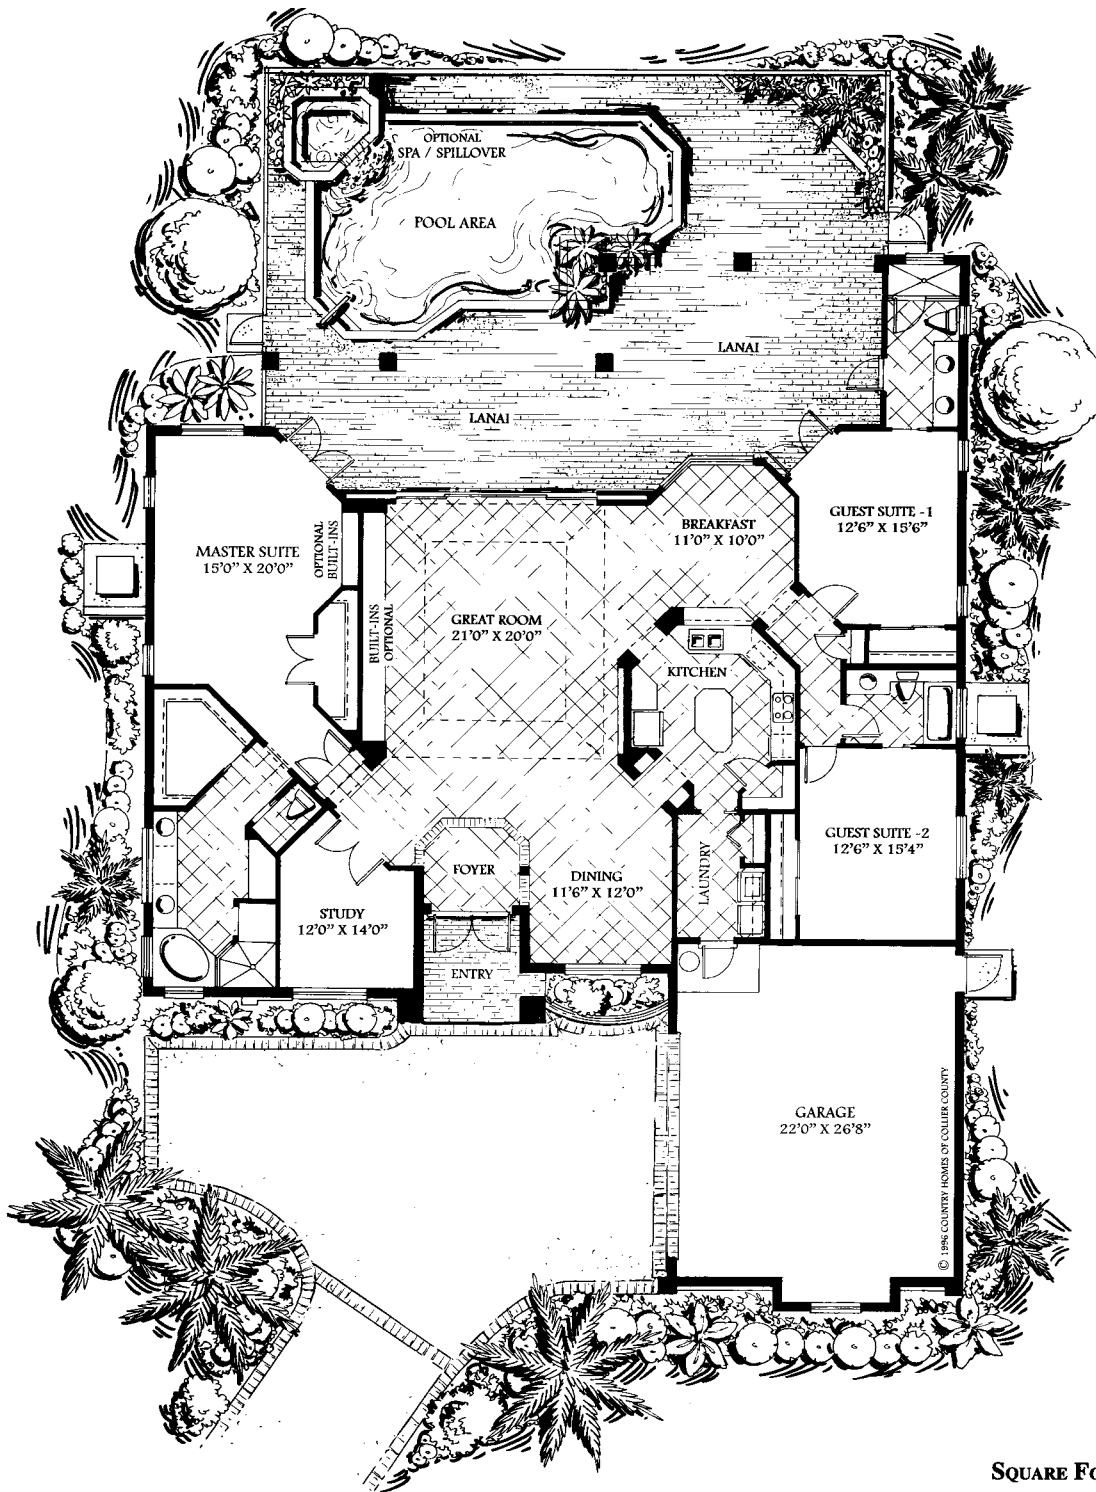

THE BARTON

SQUARE FOOTAGE

Living Area:	2,694'
Entry:	80'
Garage:	657'
Lanai:	663'
TOTAL:	4,094'

The Mews
AT GREY OAKS