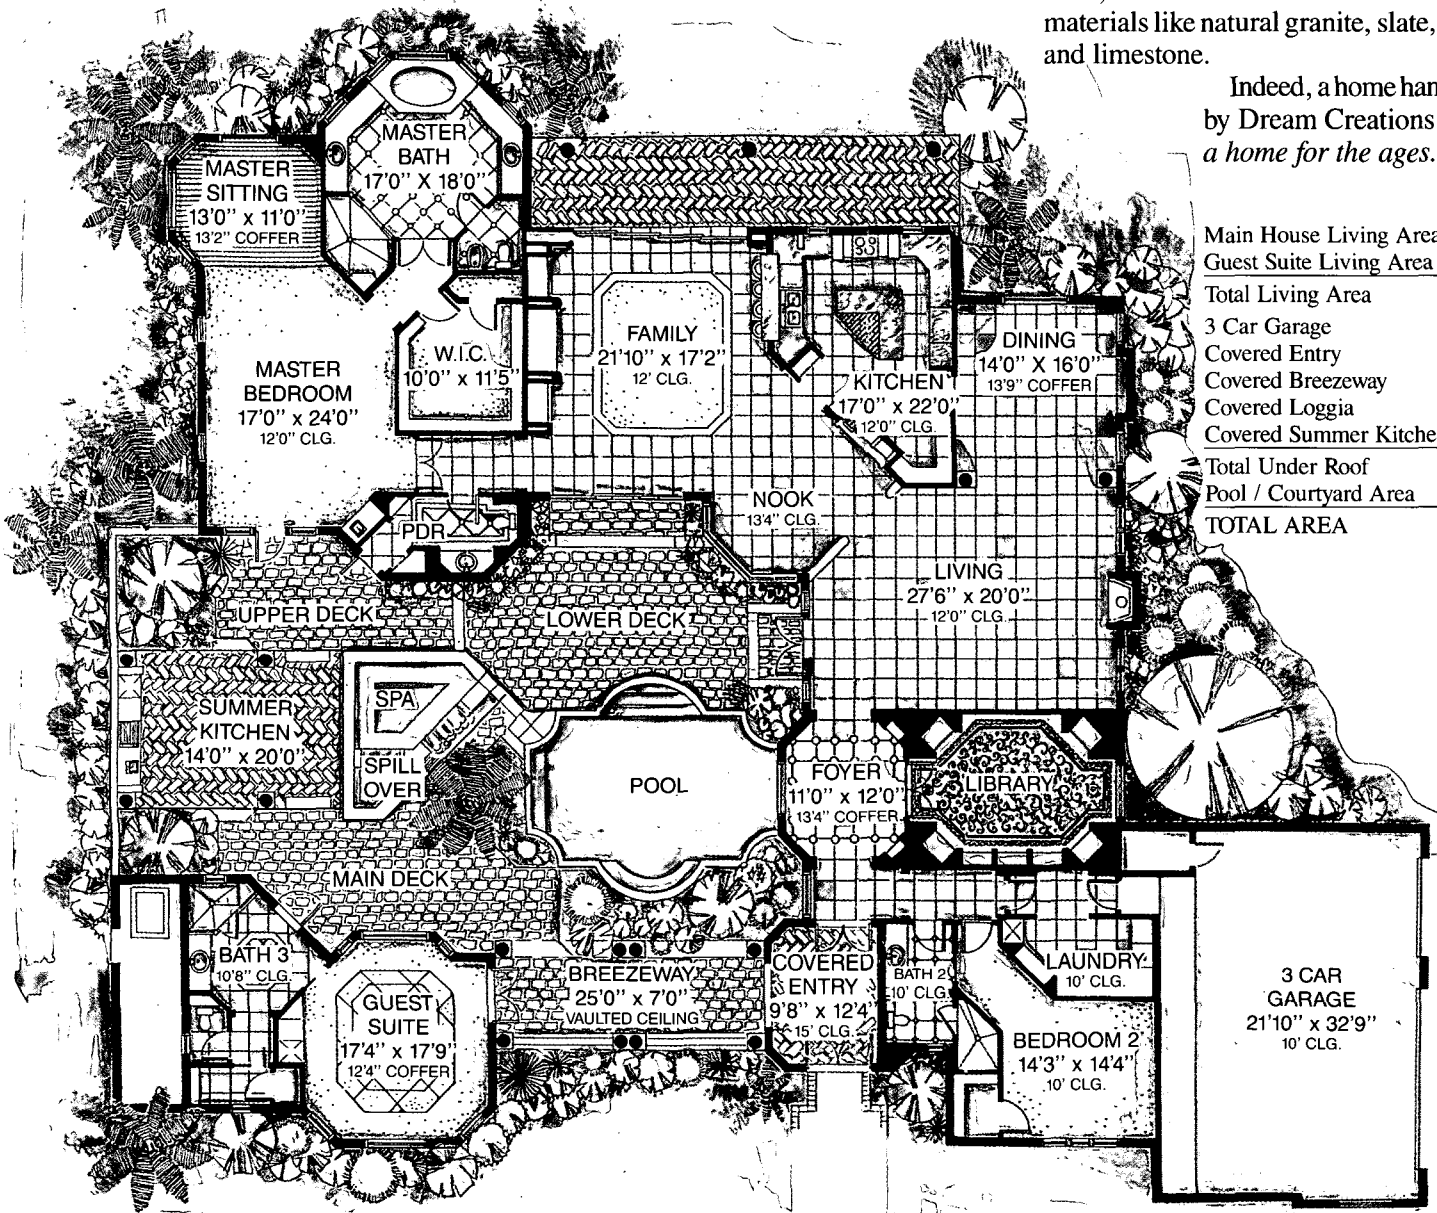

	SQ. FT.
Main House Living Area	4109
Guest Suite Living Area	555
Total Living Area	4664
3 Car Garage	871
Covered Entry	133
Covered Breezeway	230
Covered Loggia	308
Covered Summer Kitchen	196
Total Under Roof	6402
Pool / Courtyard Area	1900
<b>TOTAL AREA</b>	<b>8302</b>