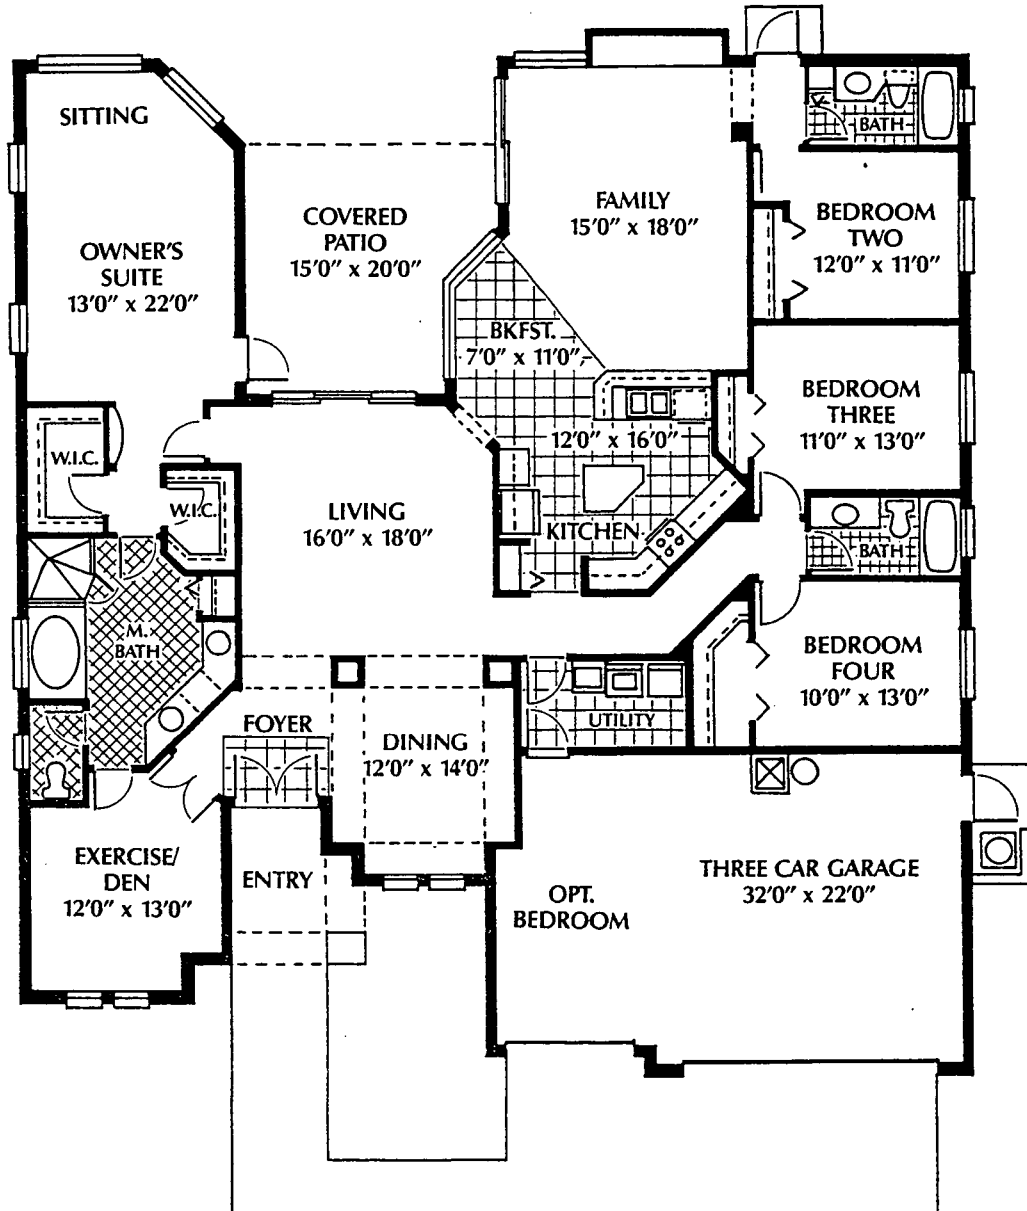

61'

67'

A/C	2,620
Patio	300
Garage	704
Entry	80
Total Sq. Ft.	3,704