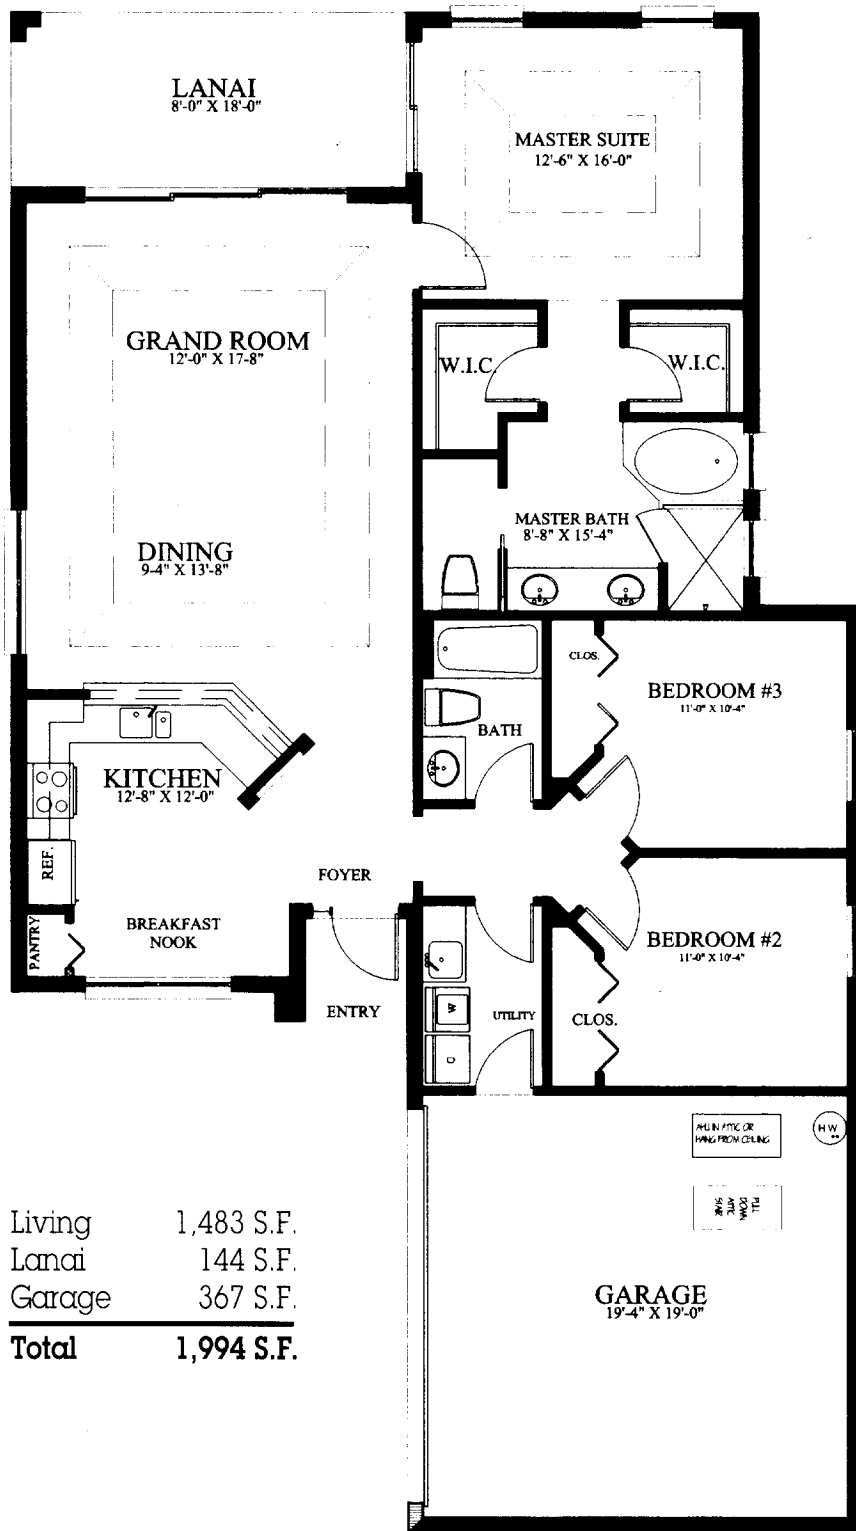

THE ALCEA

Living	1,483 S.F.
Lanai	144 S.F.
Garage	367 S.F.
Total	1,994 S.F.

ALL DIMENSIONS ARE APPROXIMATE. THE DEVELOPER RESERVES THE RIGHT TO CHANGE AND ALTER ALL MATERIALS, SPECIFICATIONS, FEATURES, DIMENSIONS AND DESIGNS WITHOUT NOTICE.