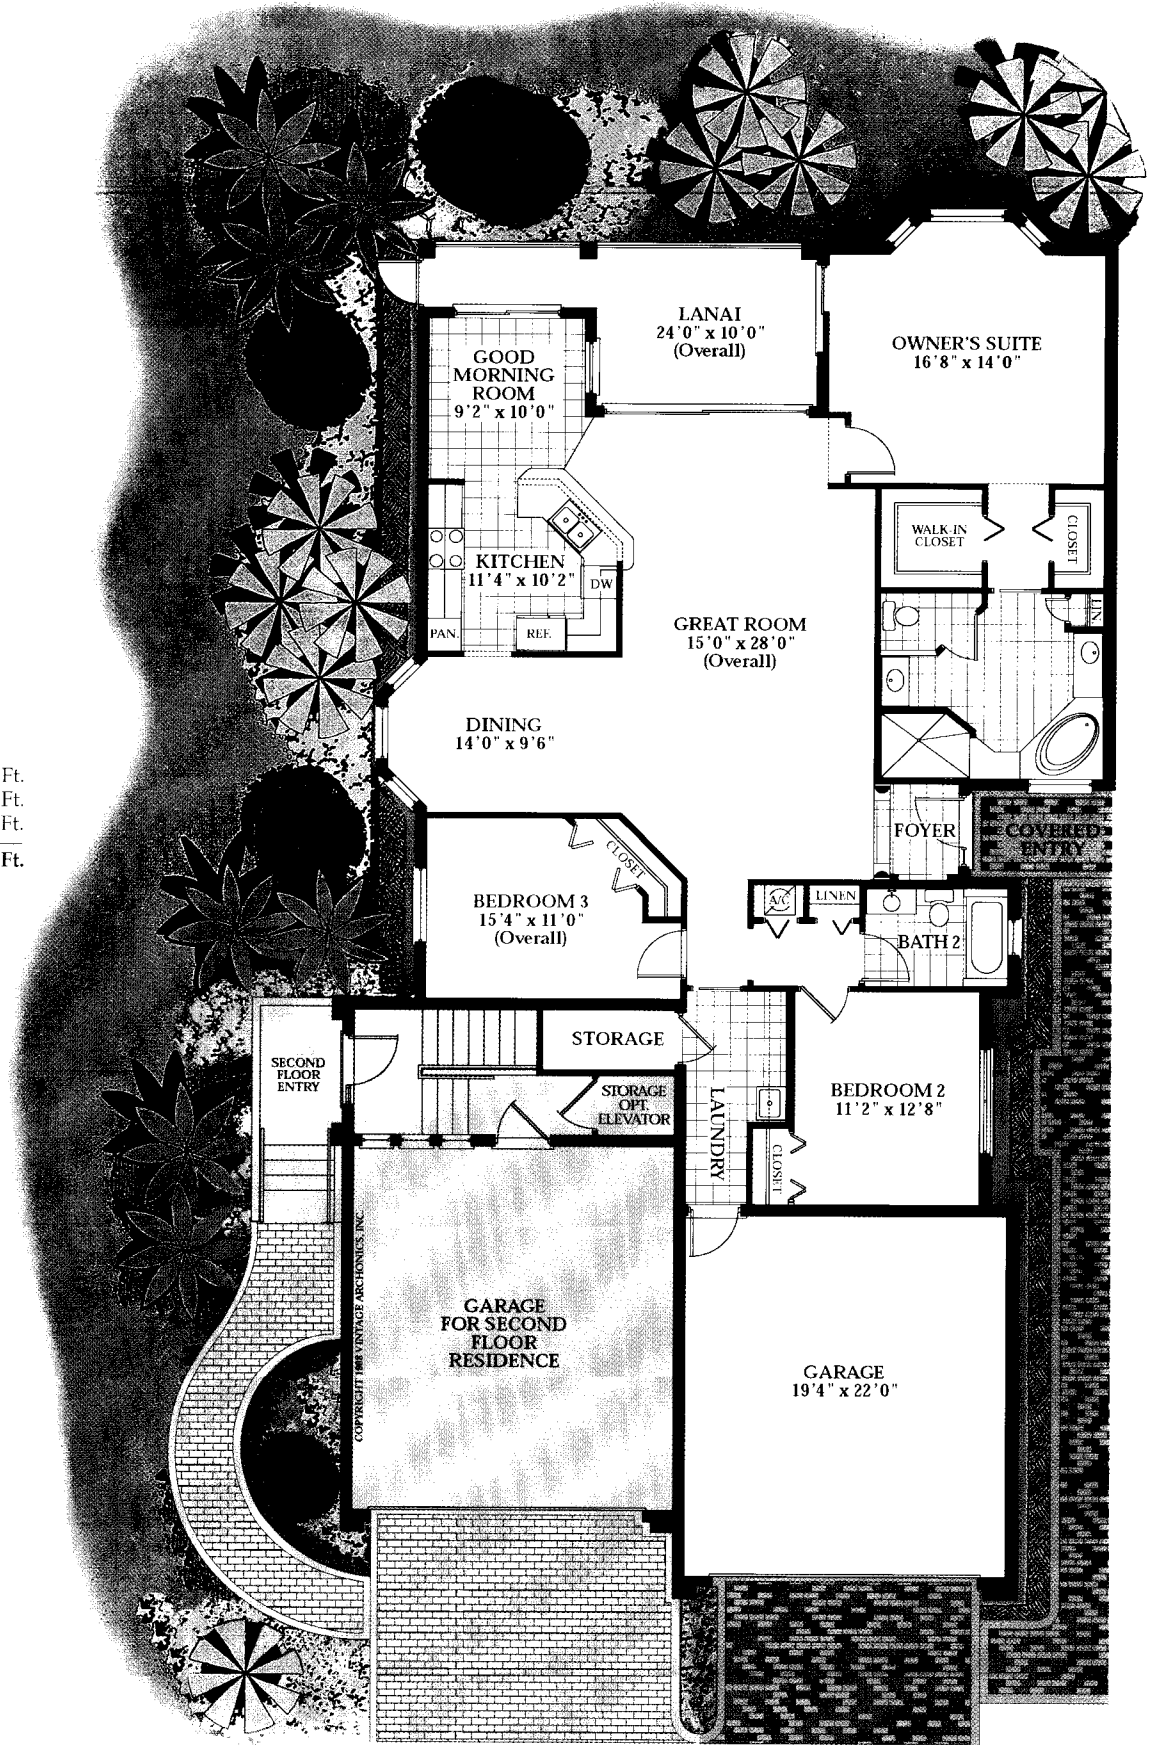

# The ABBEY

**THREE-BEDROOM  
TWO-BATH COACH HOME**

A/C LIVING AREA	1,990 Sq. Ft.
LANAI	175 Sq. Ft.
GARAGE	475 Sq. Ft.
<b>TOTAL</b>	<b>2,640 Sq. Ft.</b>

ALL DIMENSIONS ARE APPROXIMATE. THE DEVELOPER RESERVES THE RIGHT TO CHANGE OR ALTER ALL MATERIALS, SPECIFICATIONS, FEATURES, DIMENSIONS AND DESIGNS WITHOUT NOTICE. SEE FINAL BUILDING PLANS FOR SPECIAL CONDITIONS ON WINDOW LOCATIONS, ELEVATORS, STAIRS AND WALKWAYS.