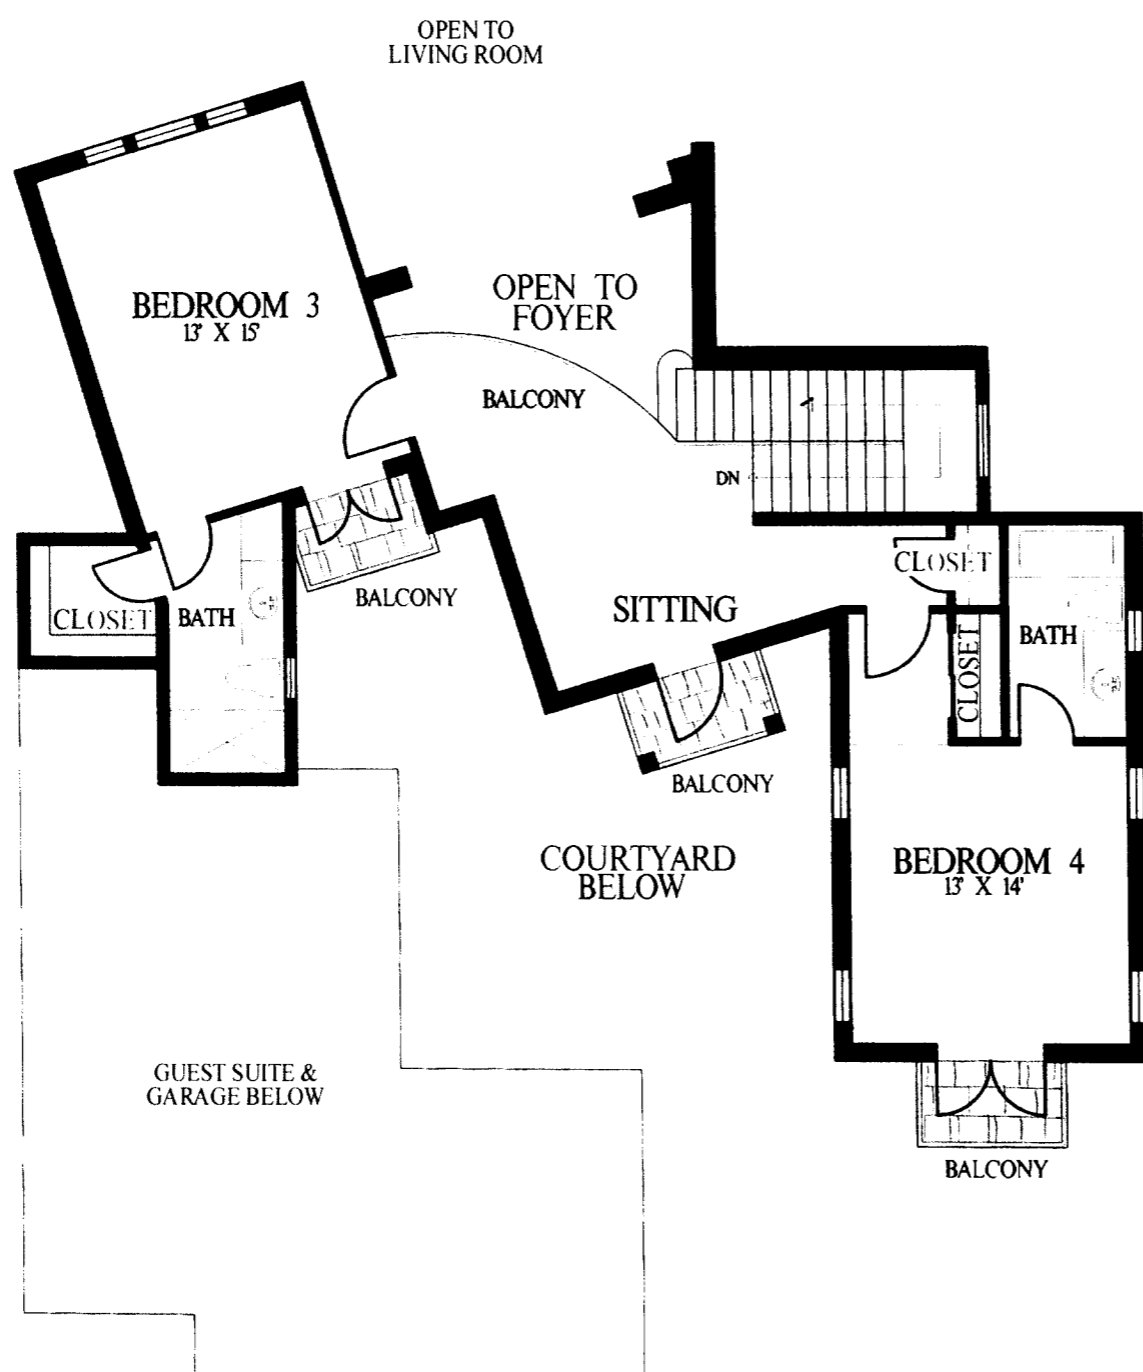

TALLOWOOD
VILLAS of ESTUARY
4 Bedrooms plus Study, 4-1/2 Baths

First Floor Living Area	3,447 sq. ft.
Second Floor Living Area	943 sq. ft.
Total Air Conditioned Living Area	4,390 sq. ft.
Garage	734 sq. ft.
Covered Exterior	433 sq. ft.
Total Area	5,557 sq. ft.

1st Floor

2nd Floor