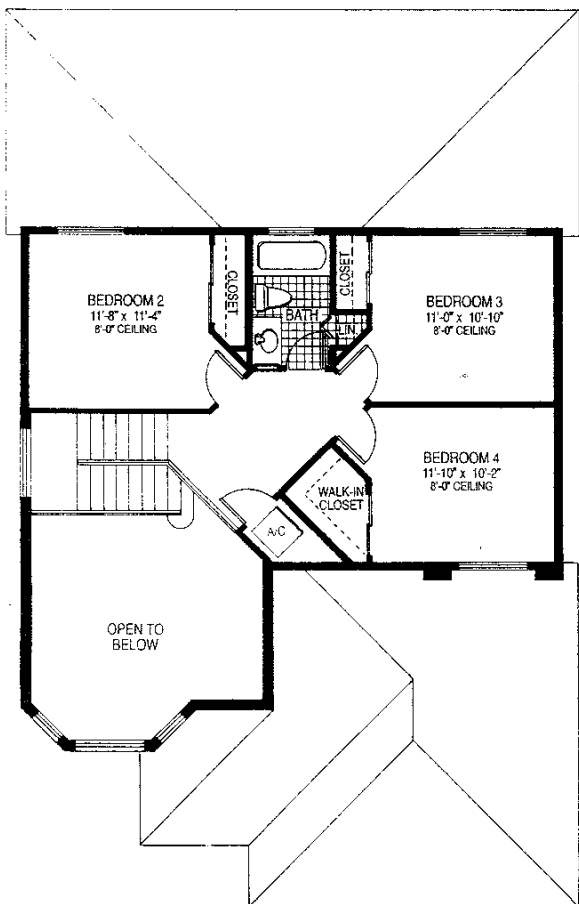

SUSSEX

2 Story Loft, 4 Bedroom, 2 Bath, Family Room, 2 Car Garage

Living 1S	1406
Living 2N	662
Garage	394
Entry	52
Total	2514 sq. ft.

Come visit a professional today!
 Welcome center open daily 9 am - 5:30 pm and Sunday 11 am - 5:30 pm
941-263-1004