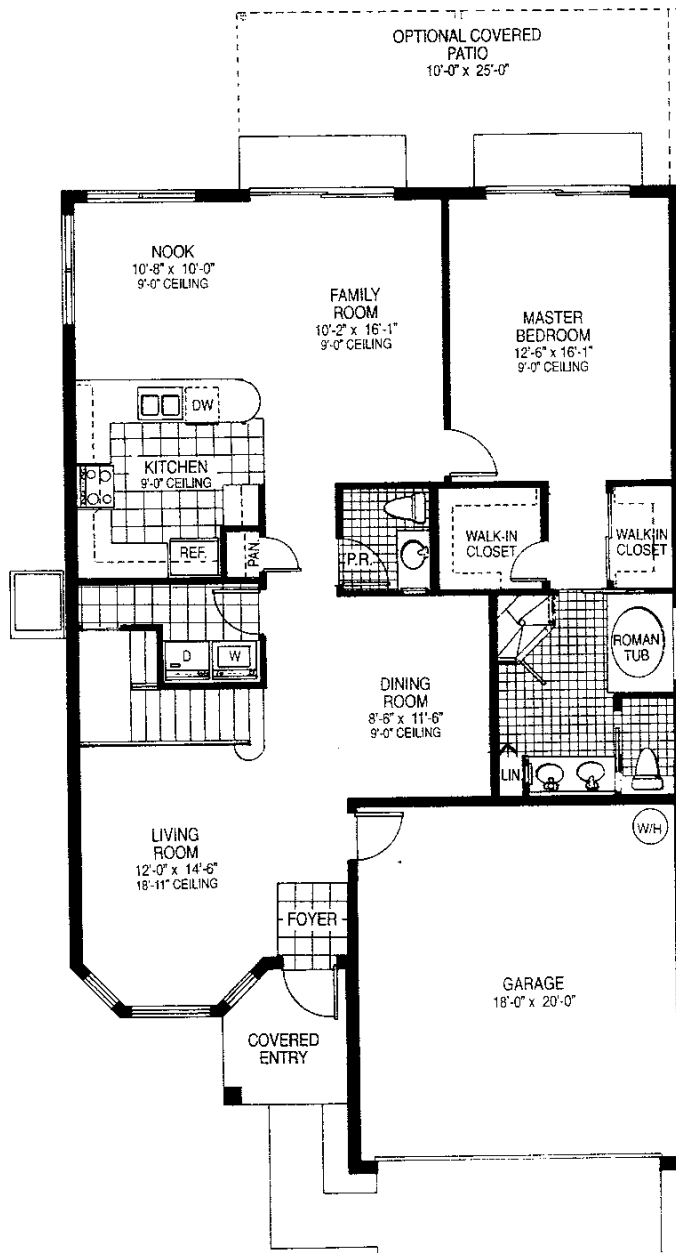

SUSSEX

2 Story Loft, 4 Bedroom, 2 Bath, Family Room, 2 Car Garage

Living 1S	1406
Living 2N	662
Garage	394
Entry	52
Total	2514 sq. ft.

Come visit a professional today!
 Welcome center open daily 9 am - 5:30 pm and Sunday 11 am - 5:30 pm
941-263-1004