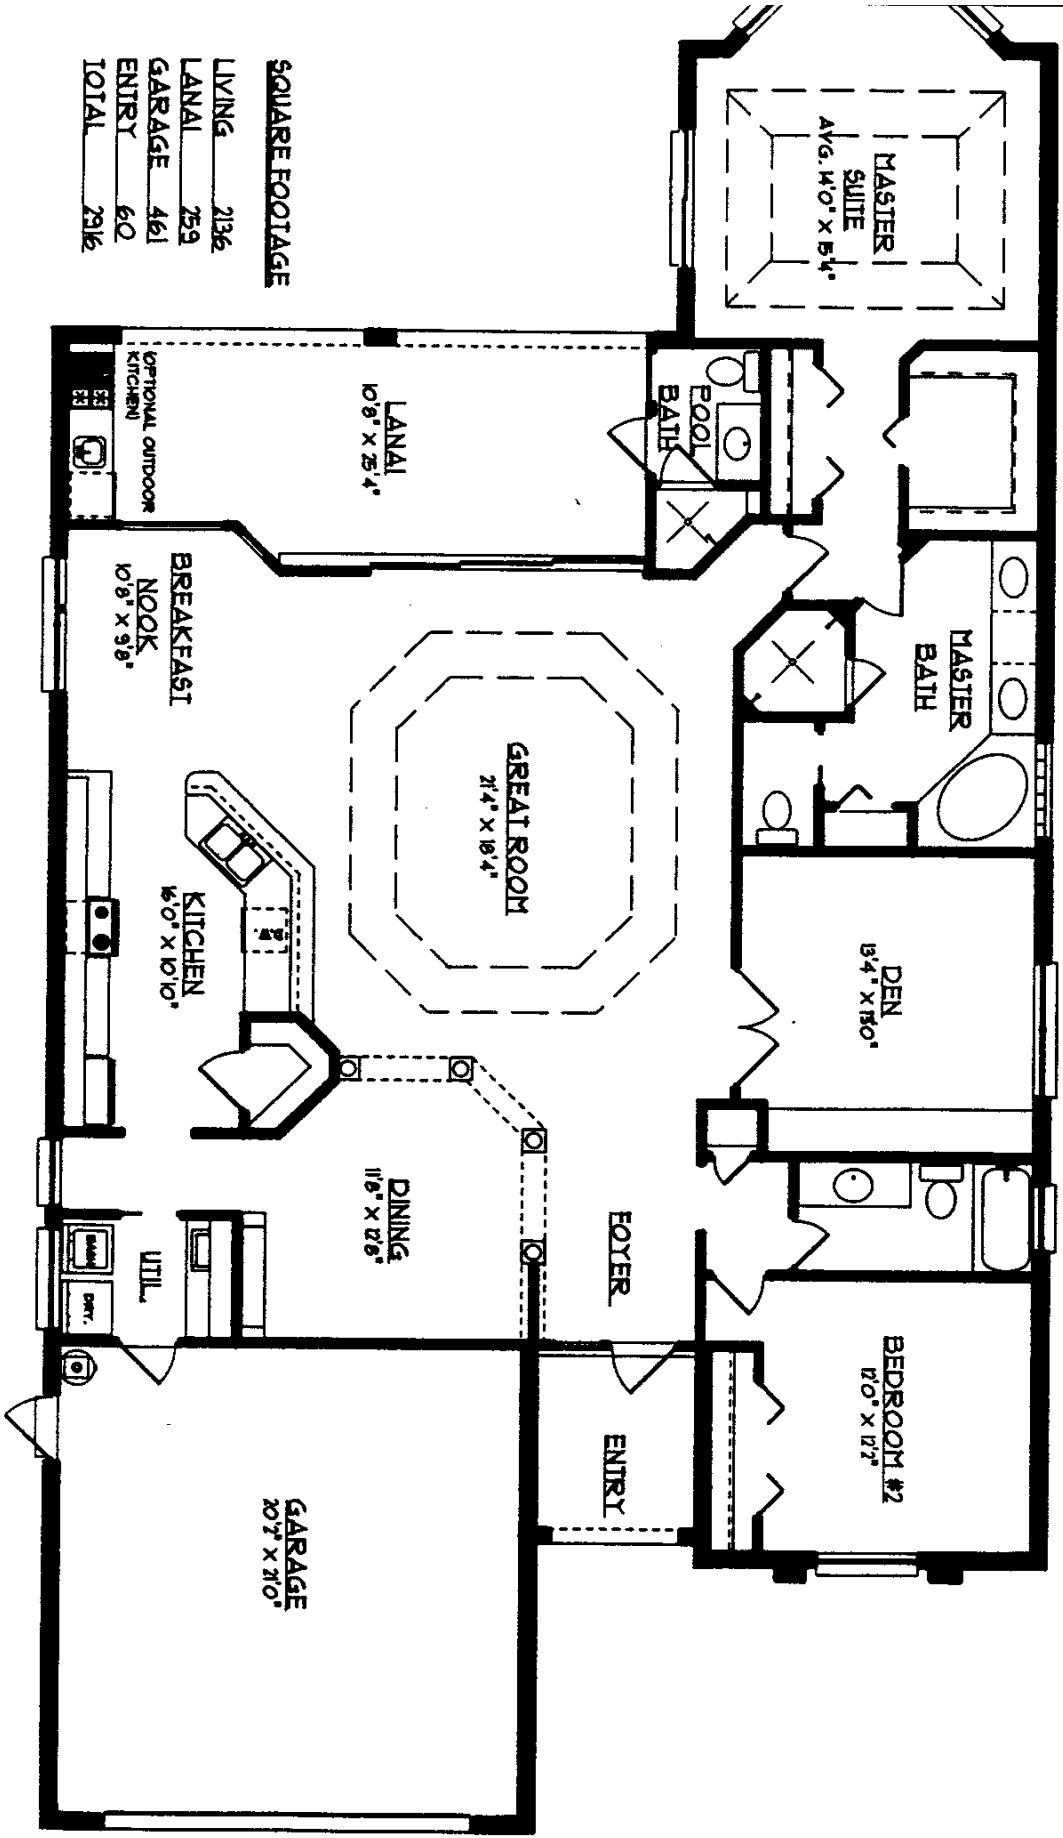

SUMMERWIND

**SQUARE FOOTAGE**

LIVING	2136
LANAI	759
GARAGE	461
ENTRY	60
<b>TOTAL</b>	<b>2916</b>