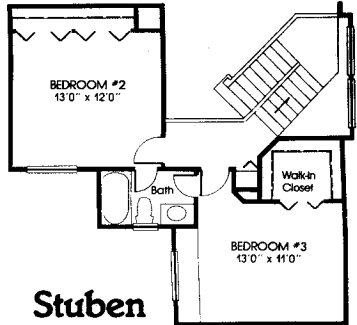

Stuben

Stuben

Living Area 1857 Sq. Ft.
 Total Area 2394 Sq. Ft.

OPTION D

Living Area 1992 Sq. Ft.
 Total Area 2529 Sq. Ft.