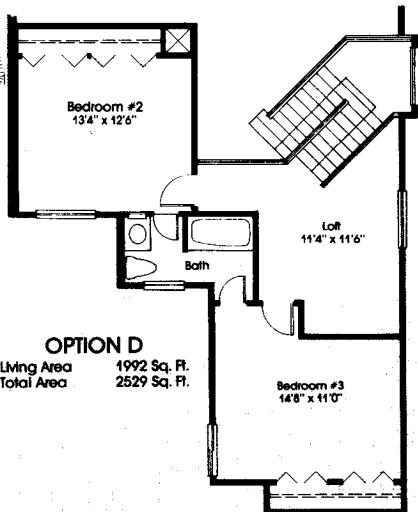

Stuben

Stuben

Living Area 1857 Sq. Ft.
 Total Area 2394 Sq. Ft.

OPTION D

Living Area 1992 Sq. Ft.
 Total Area 2529 Sq. Ft.