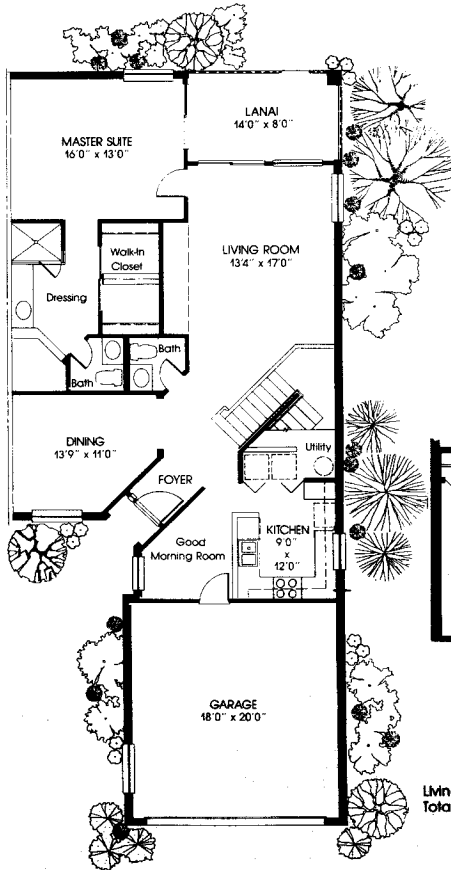

Stuben

Stuben

Living Area 1857 Sq. Ft.
 Total Area 2394 Sq. Ft.

OPTION D

Living Area 1992 Sq. Ft.
 Total Area 2529 Sq. Ft.