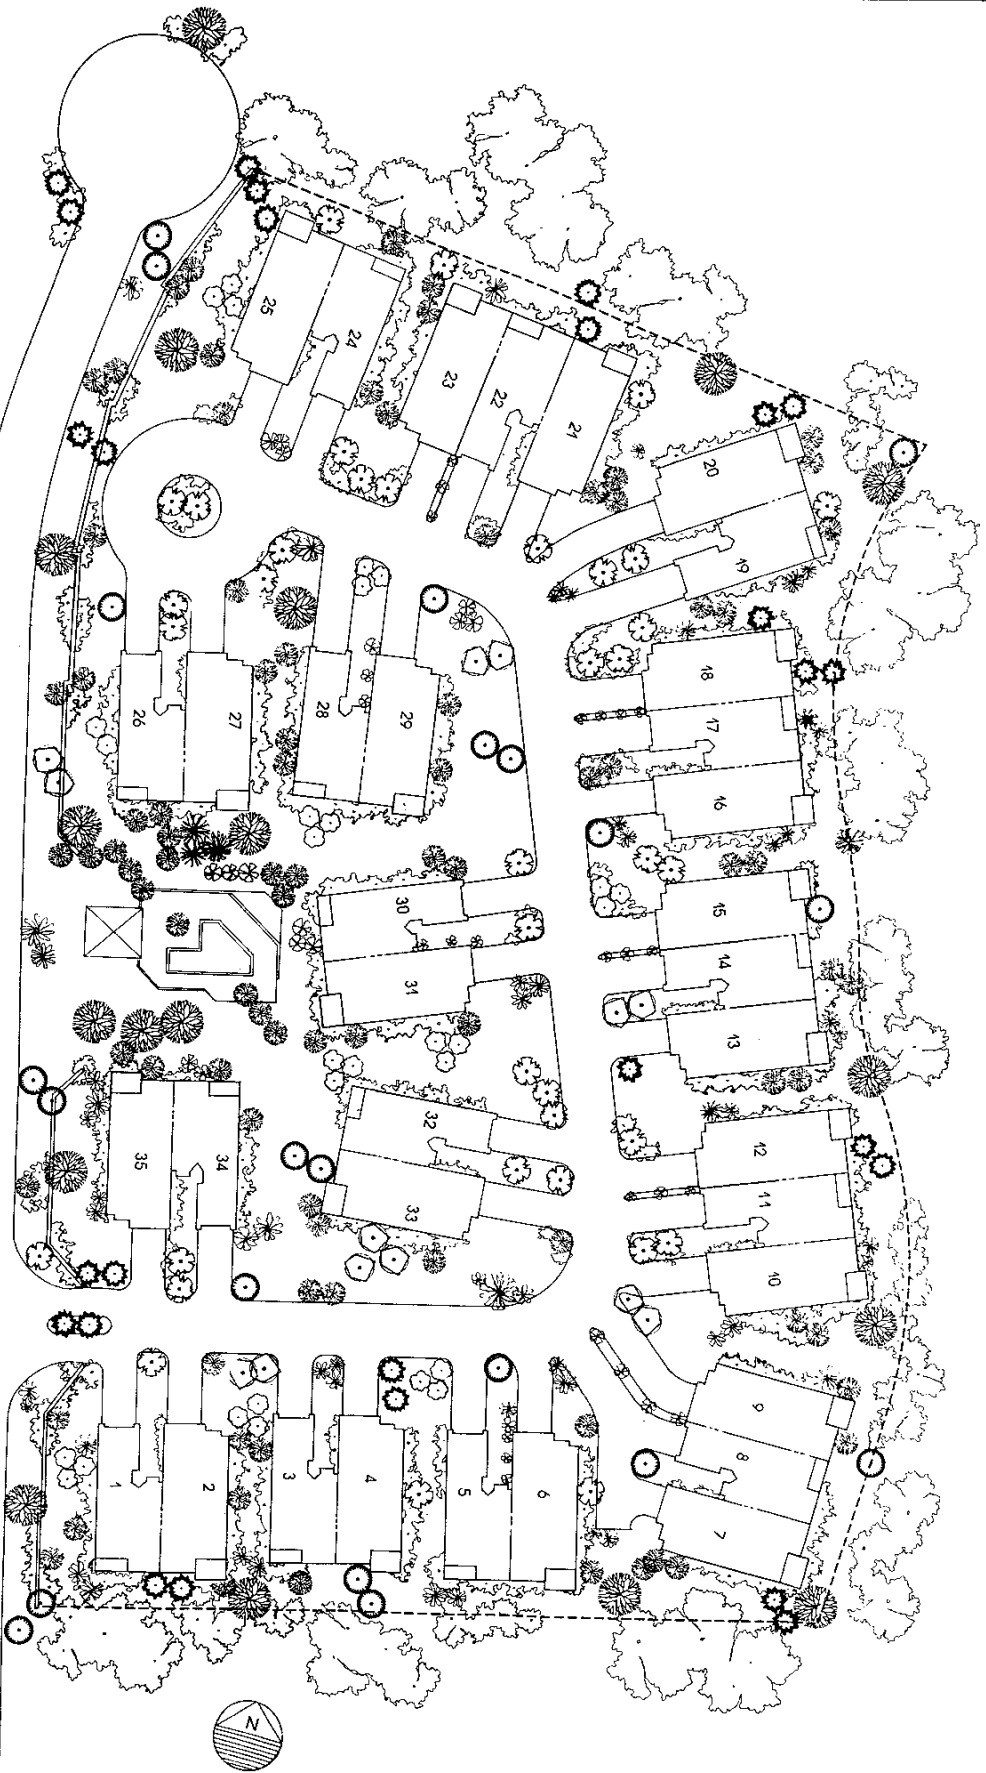

Villa Homes Site Plan

SILVER OAKS DRIVE

Napa Ridge
at The Vineyards

Plans, Features and Specifications are subject to change without notice.