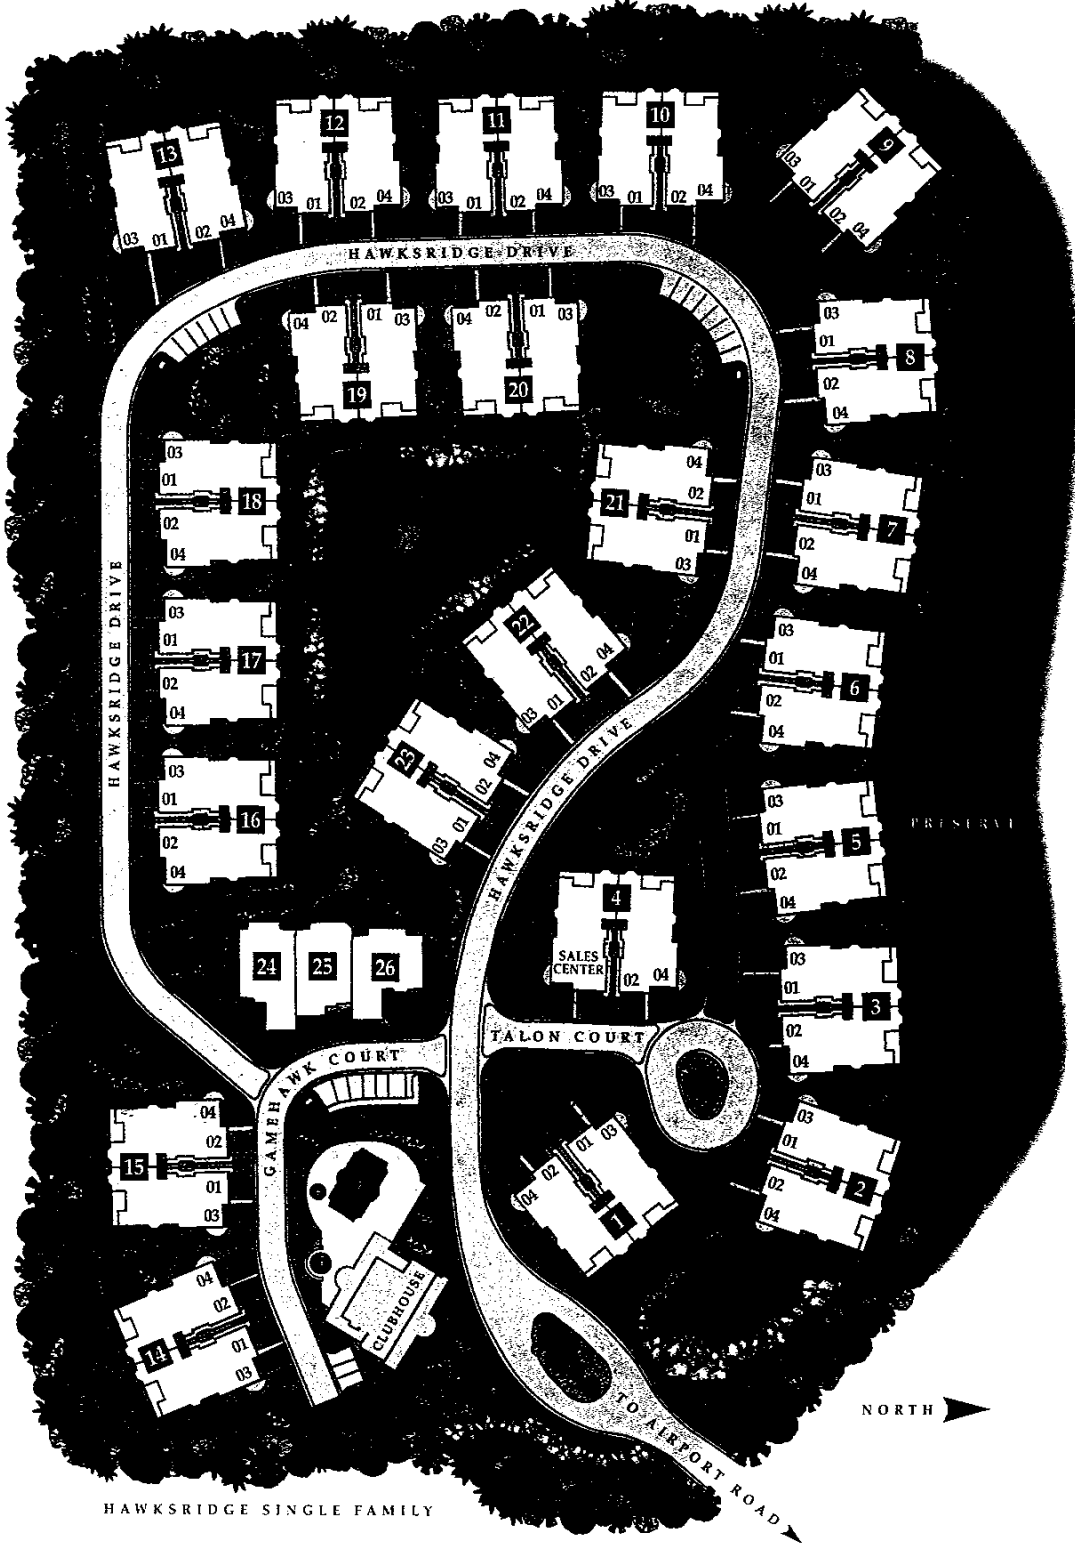

COMMUNITY SITE PLAN

The COLONY at HAWKSRIDGE

ROYAL POINCIANA GOLF COURSE

HAWKSRIDGE SINGLE FAMILY

ORAL REPRESENTATIONS CANNOT BE RELIED UPON AS CORRECTLY STATING REPRESENTATIONS OF THE DEVELOPER. FOR CORRECT REPRESENTATIONS, MAKE REFERENCE TO THIS BROCHURE AND TO THE DOCUMENTS REQUIRED BY SECTION 718.505, FLORIDA STATUTES, TO BE FURNISHED BY A DEVELOPER TO A BUYER OR LESSEE.