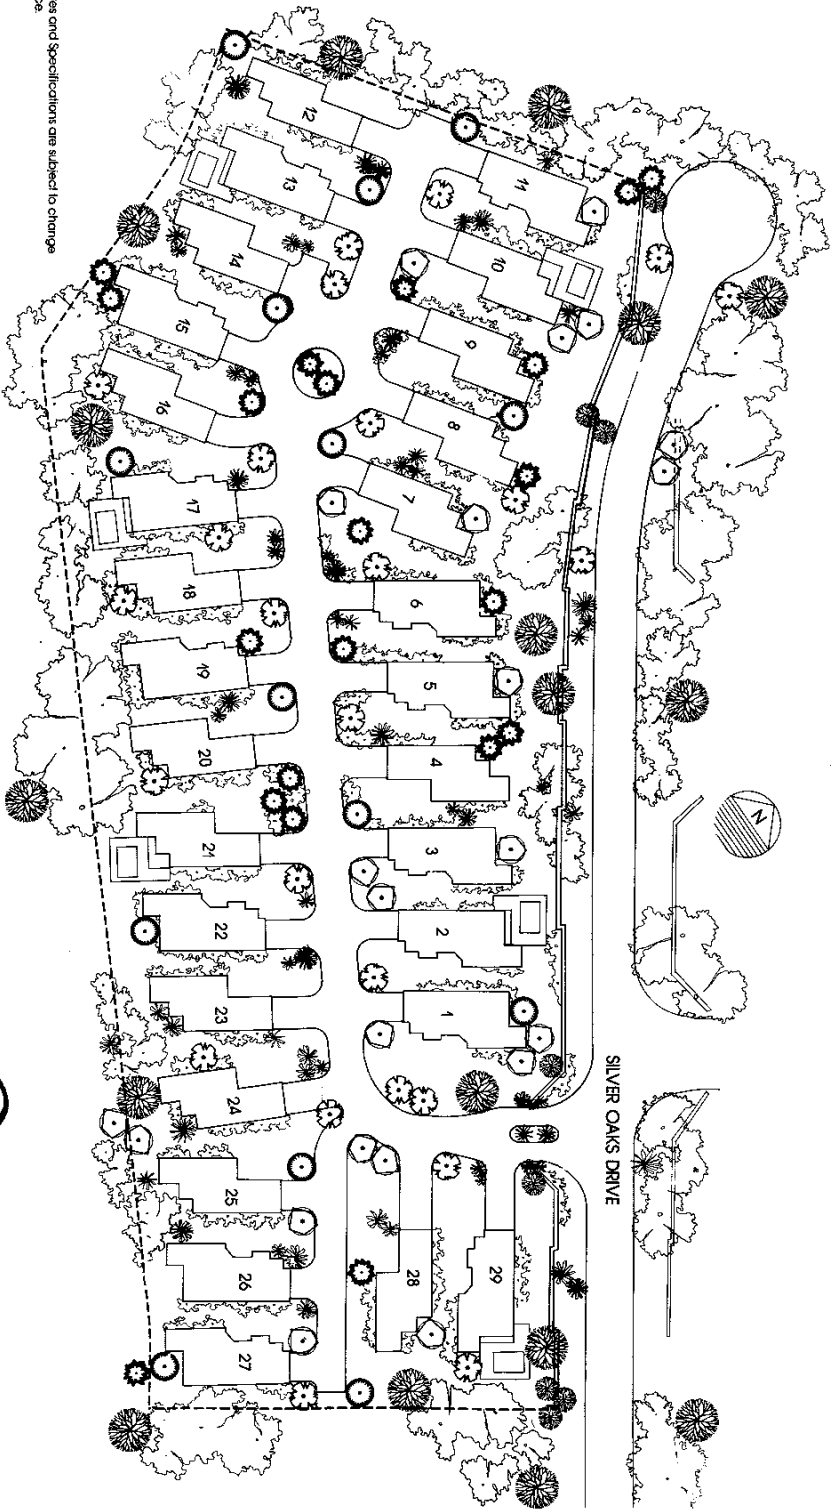

Patto Homes Site Plan

Plans, Features and Specifications are subject to change without notice.

Napa Ridge
at The Vineyards