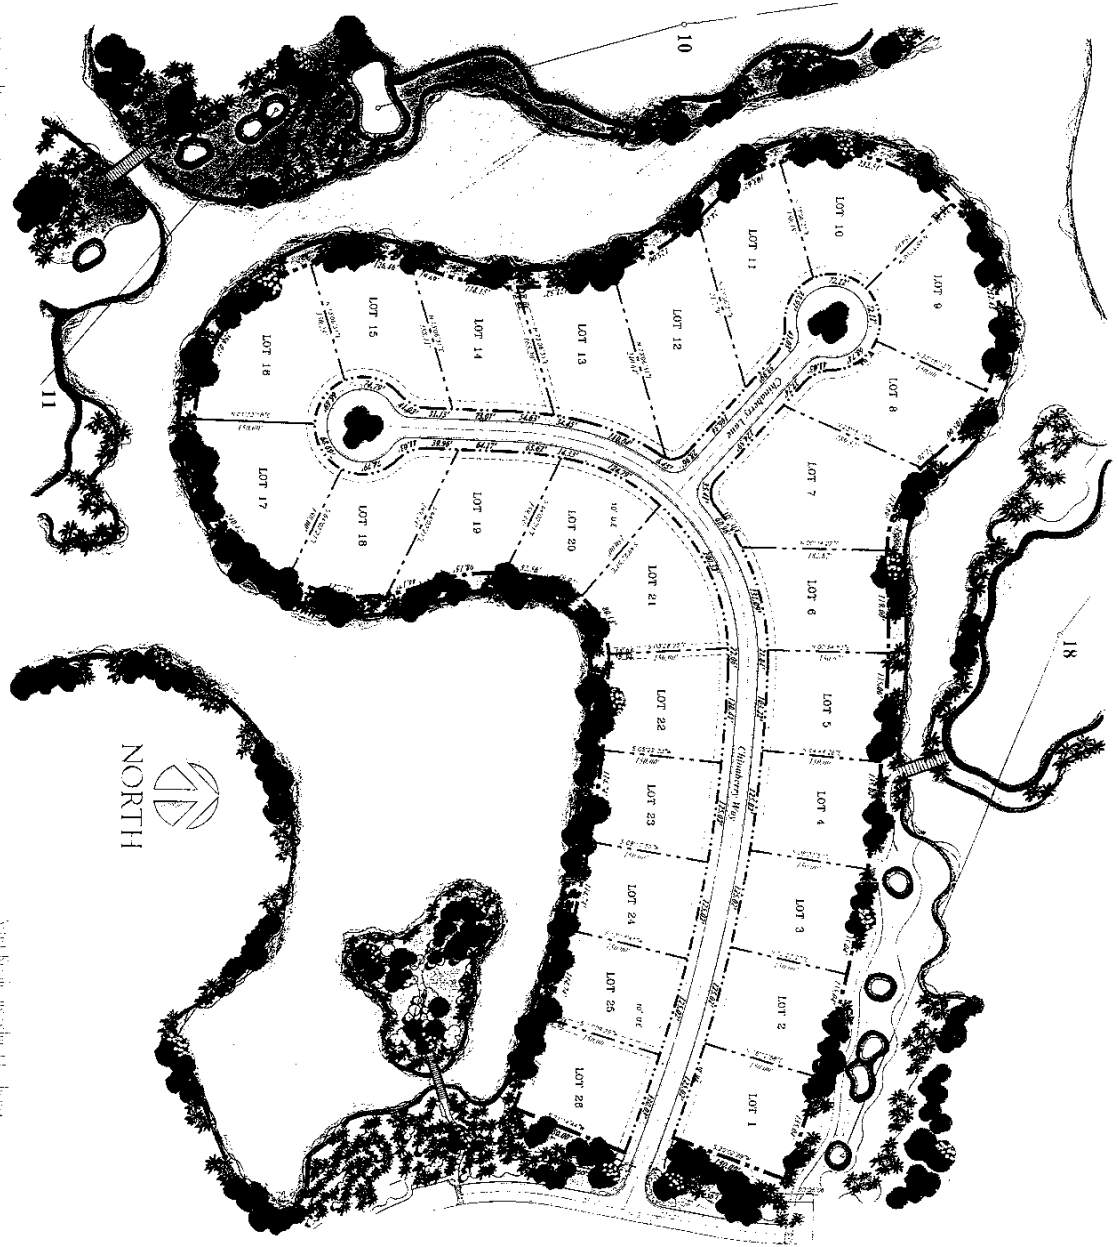

10
11

18

Grey Oaks

LOT	AREA	SQ. FEET
1	20588	47558
2	20588	47558
3	20588	47558
4	20588	47558
5	20588	47558
6	20588	47558
7	20588	47558
8	20588	47558
9	20588	47558
10	20588	47558
11	20588	47558
12	20588	47558
13	20588	47558
14	20588	47558
15	20588	47558
16	20588	47558
17	20588	47558
18	20588	47558
19	20588	47558
20	20588	47558
21	20588	47558
22	20588	47558
23	20588	47558
24	20588	47558
25	20588	47558
26	20588	47558