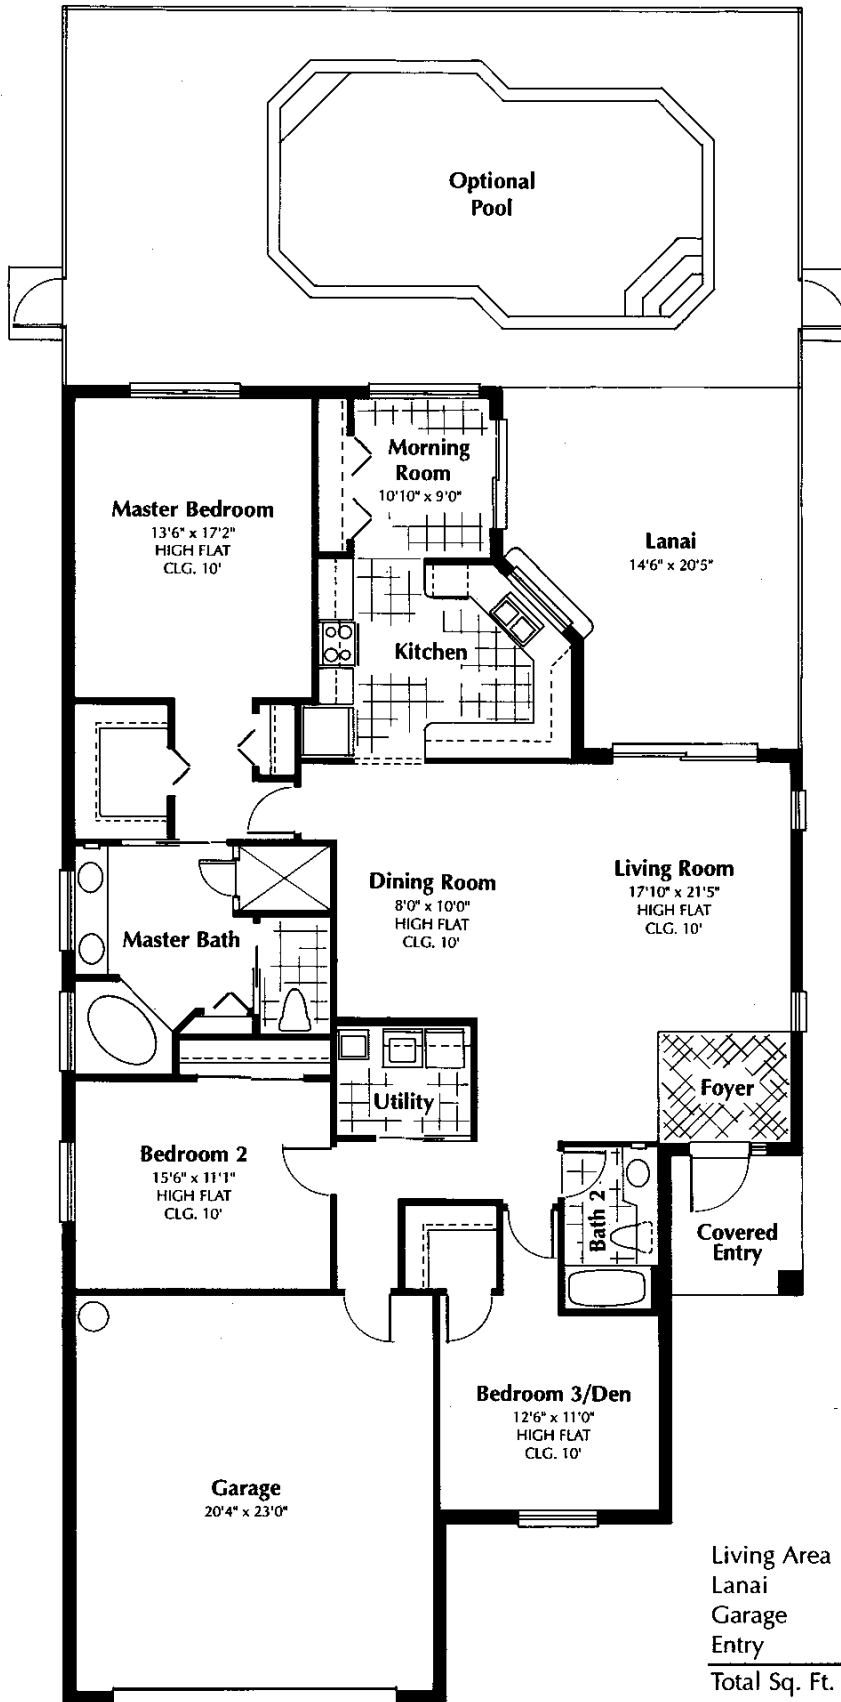

Savannah

Living Area	1,955
Lanai	308
Garage	499
Entry	59
Total Sq. Ft.	2,821

Worthington Communities, Inc. reserves the right to make modifications to floor plans, materials and specifications without notice. Dimensions are approximate. Illustrations are artist renderings only.