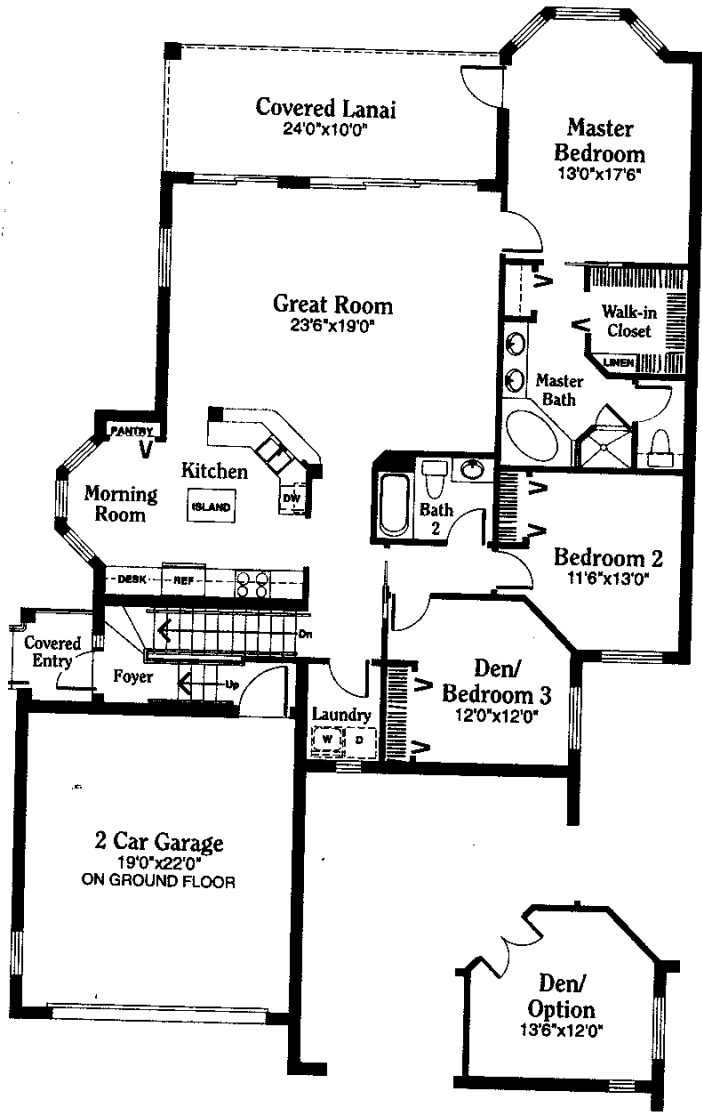

# Sanibel

Living Area A/C	1,822 sq. ft.
Covered Lanai	240 sq. ft.
Garage	445 sq. ft.
<b>Total Under Roof</b>	<b>2,507 sq. ft.</b>