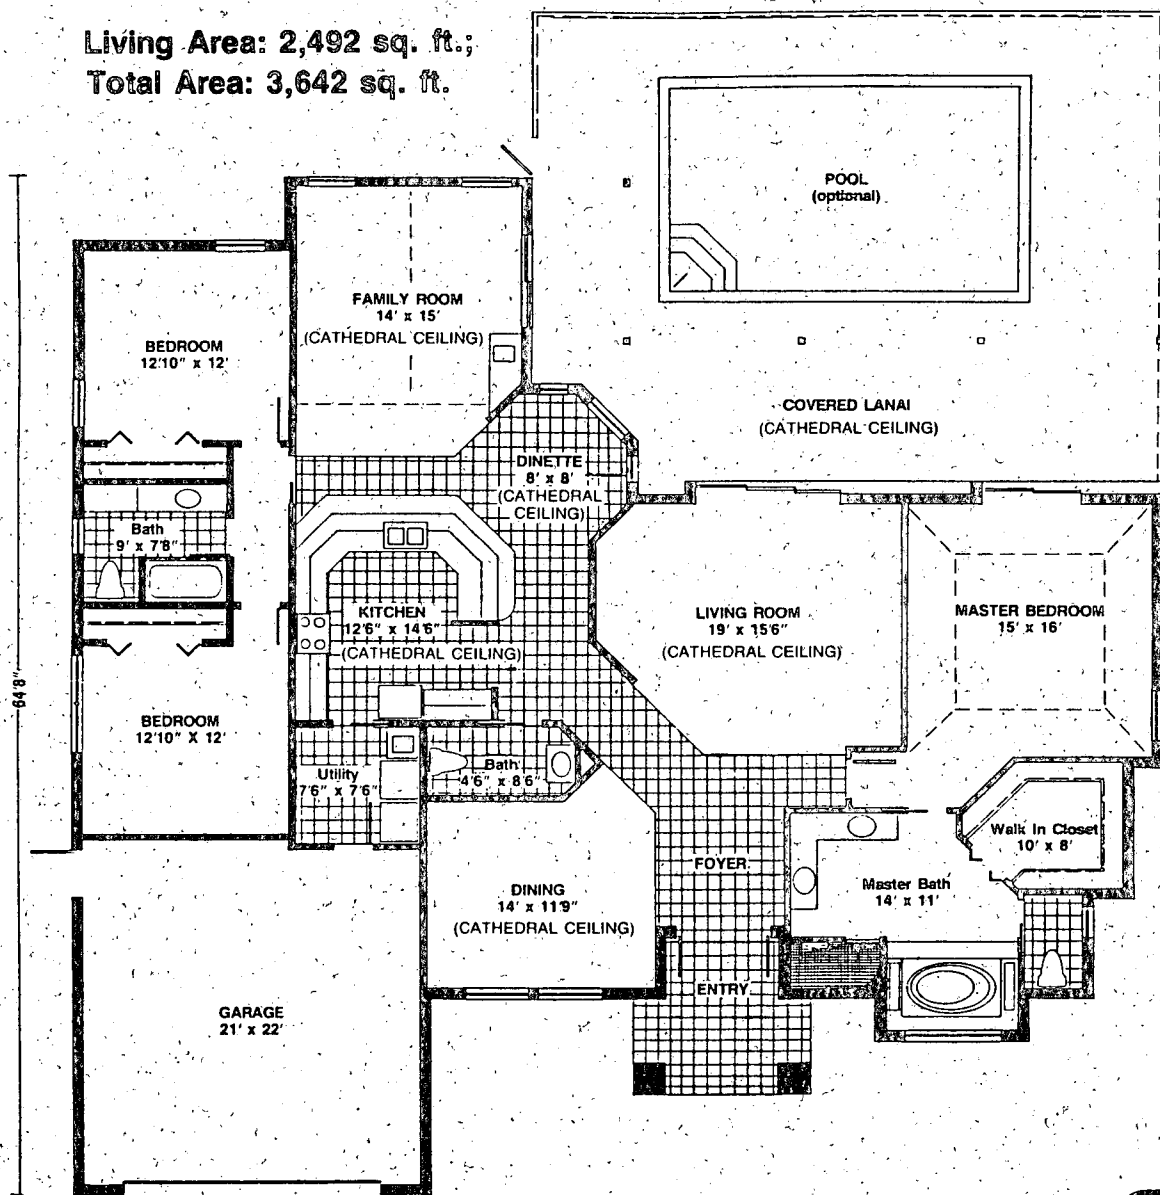

SWAN

67'8"

Living Area: 2,492 sq. ft.;
Total Area: 3,642 sq. ft.

© 1987 Divco Construction and Realty Corp.
State Certified Residential Contractor's License #CRC029160

Divco Construction Corp.
CUSTOM HOME DIVISION