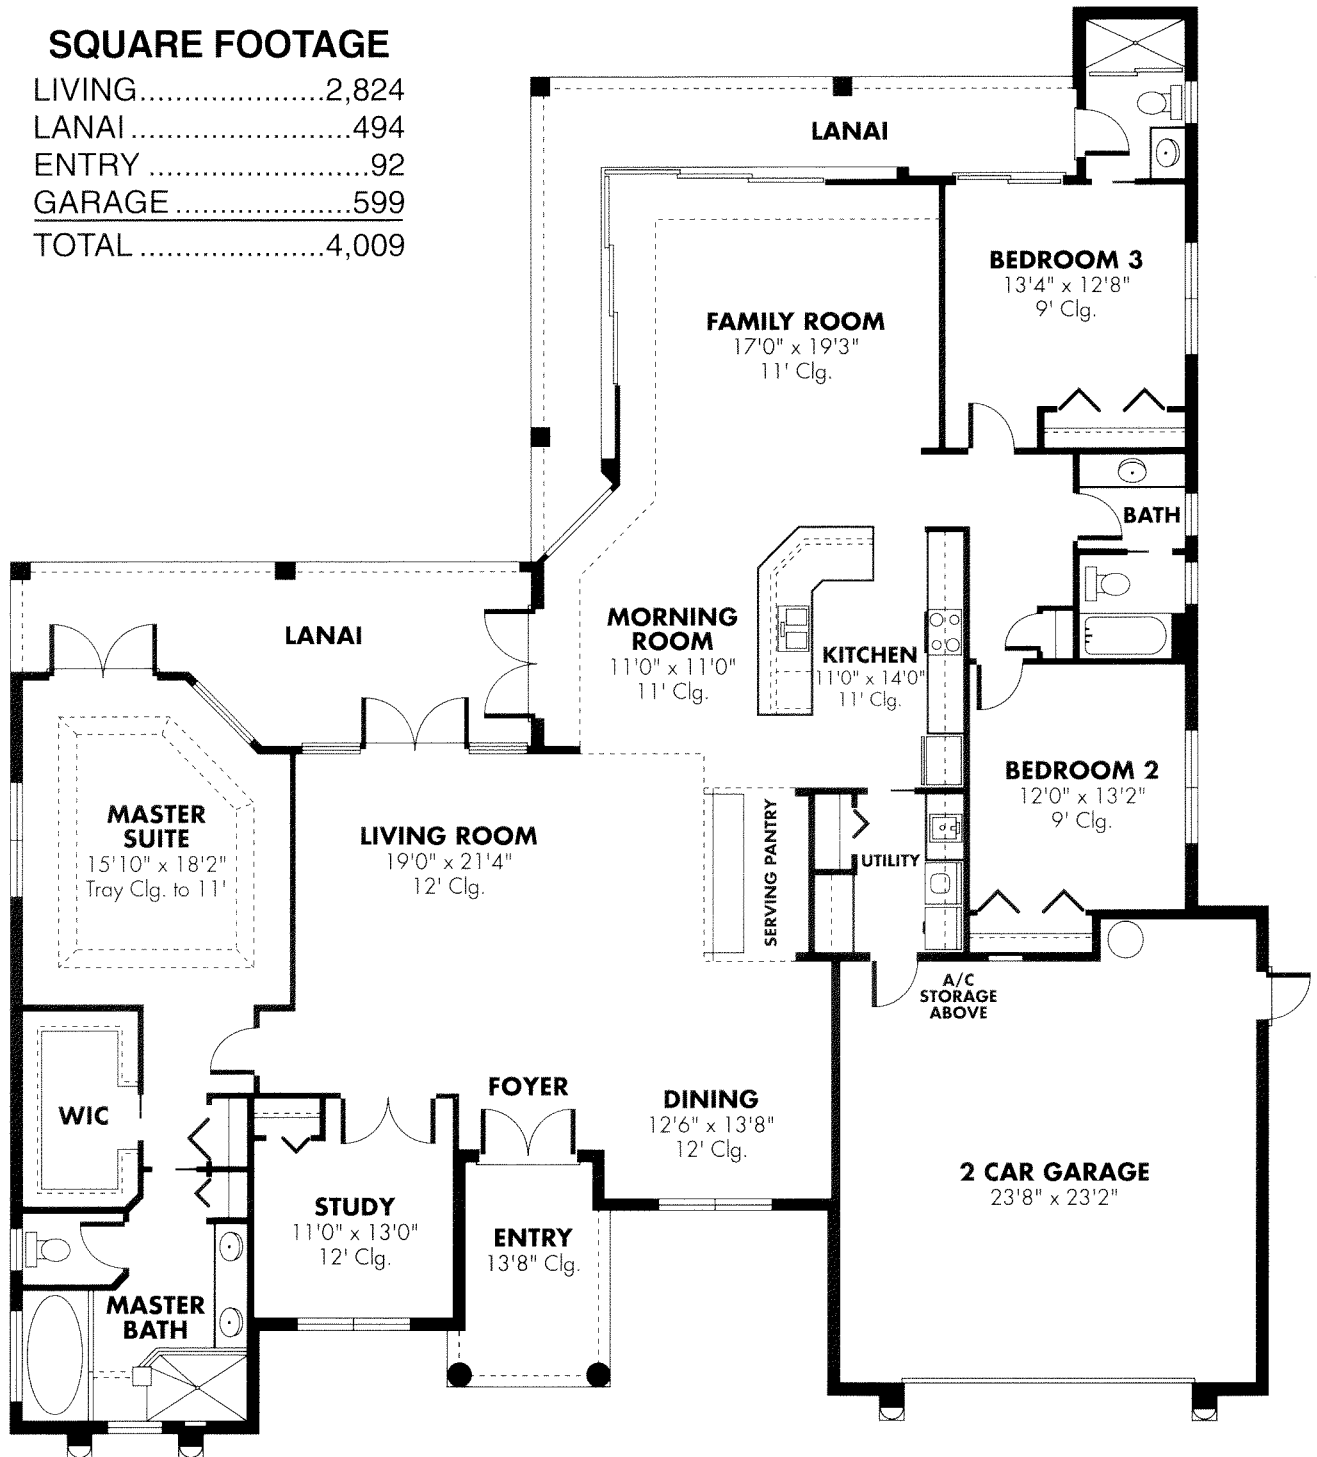

St. Thomas

SQUARE FOOTAGE

LIVING.....	2,824
LANAI.....	494
ENTRY.....	92
GARAGE.....	599
TOTAL.....	4,009

(239) 566-2371 • www.longoconstruction.com

ALL DIMENSIONS AND SPECIFICATIONS ARE APPROXIMATE AND SUBJECT TO CHANGE WITHOUT NOTICE.