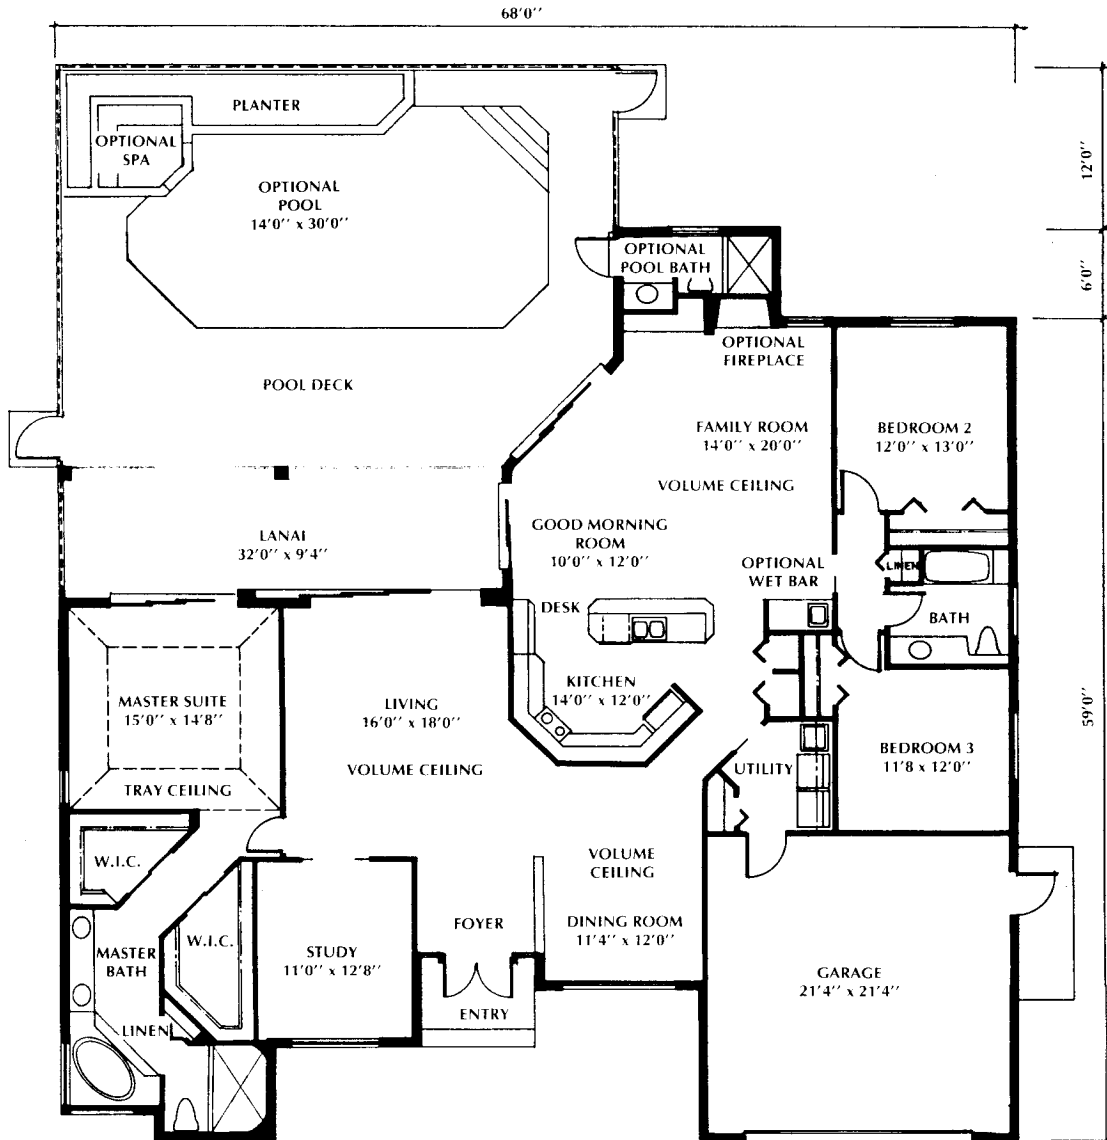

THE WHITCOMB GROUP, INC.

presents:

ST. LUCIA

- Three Bedrooms
- Two Baths
- Study/Den
- Family Room

AREA

LIVING	2570
ENTRY	86
GARAGE	490
LANAI	295
TOTAL	3441
CABANA BATH (opt.)	62
POOL DECK (opt.)	665

ROGER HILL REALTY, INC.