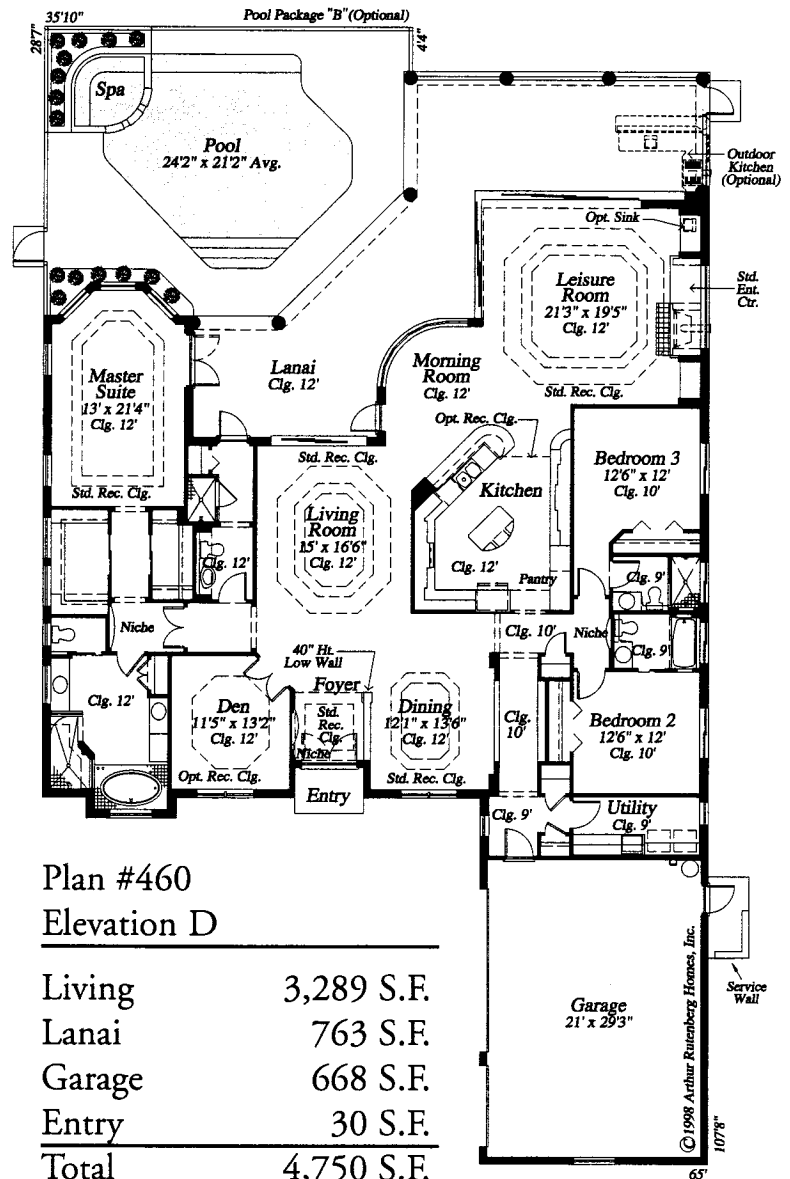

WELCOME TO THE

St. Lucia

3 Bedrooms, 4 Baths, Den, 3-car Garage

Dramatic use of glass and high ceilings are the hallmarks of this design, giving it a spacious, airy feeling. A curved "seamless" glass window wall and cornerless pocketed sliding glass doors bring the outdoors in, making the lanai and optional pool an integral part of the home.

Starting price:
\$455,100 + homesite

Plan #460
Elevation D

Living	3,289 S.F.
Lanai	763 S.F.
Garage	668 S.F.
Entry	30 S.F.
Total	4,750 S.F.