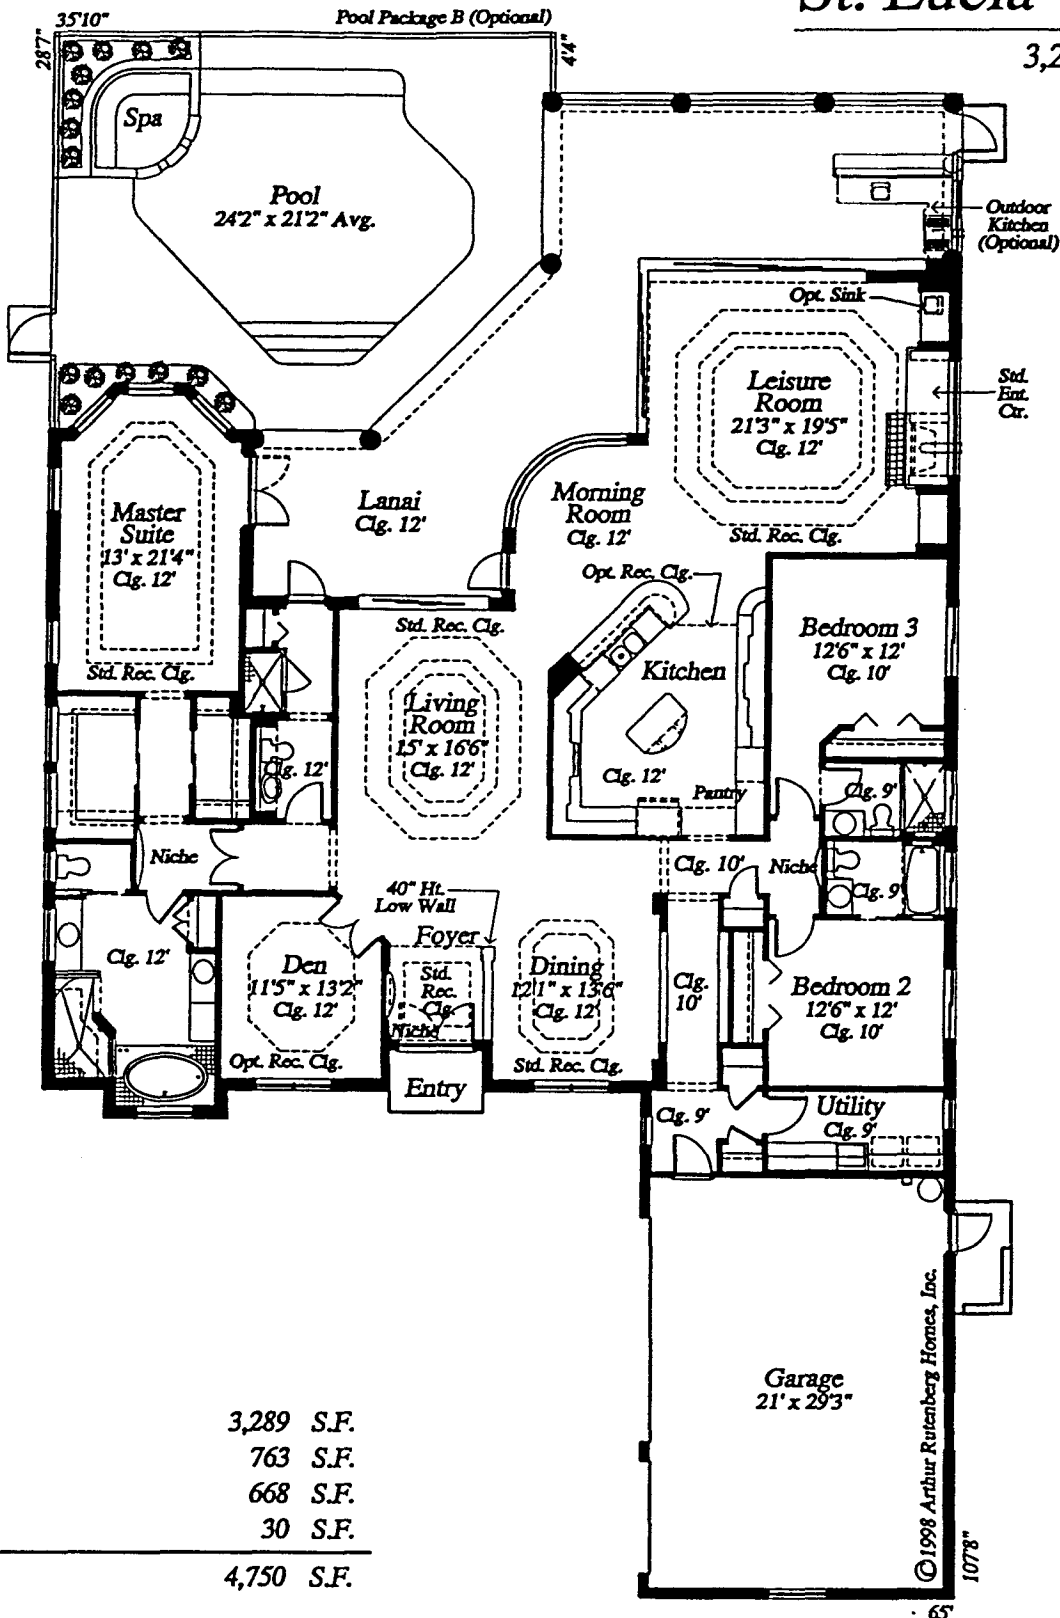

St. Lucia 460-06

3,289 square feet

Living	3,289 S.F.
Lanai	763 S.F.
Garage	668 S.F.
Entry	30 S.F.
Total	4,750 S.F.

Plans and specifications subject to change without notice. Certain items such as the pool, fireplace or roof tile shown may be optional. Reference should be made to the applicable specifications.
MEASUREMENT IN FEET