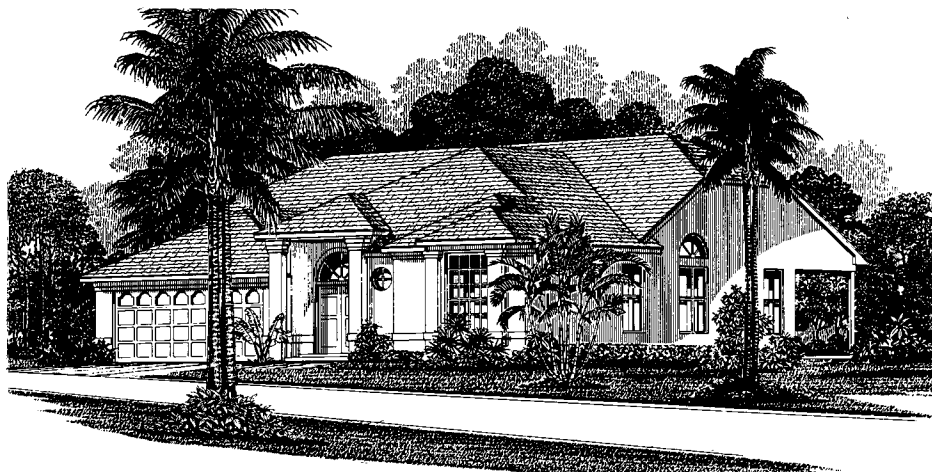

STRAFFORD

3 Bedrooms or 2 Bedrooms plus Den,
2 Bathrooms, Living Room, Dining Room, 2-Car Garage

Artist Conception

Elevation B

Air Conditioned Living Area	1514
Total Square Footage	2387