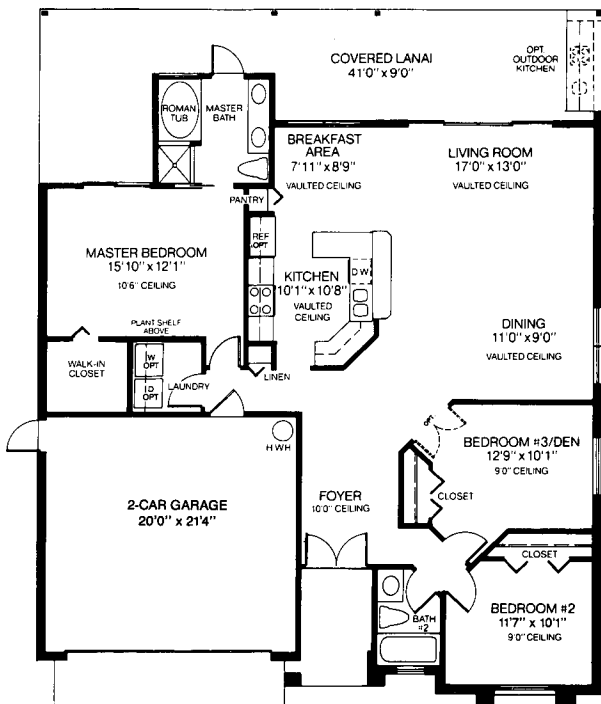

STRAFFORD

3 Bedrooms or 2 Bedrooms plus Den,
2 Bathrooms, Living Room, Dining Room, 2-Car Garage

Artist Conception

Elevation B

Air Conditioned Living Area	1514
Total Square Footage	2387