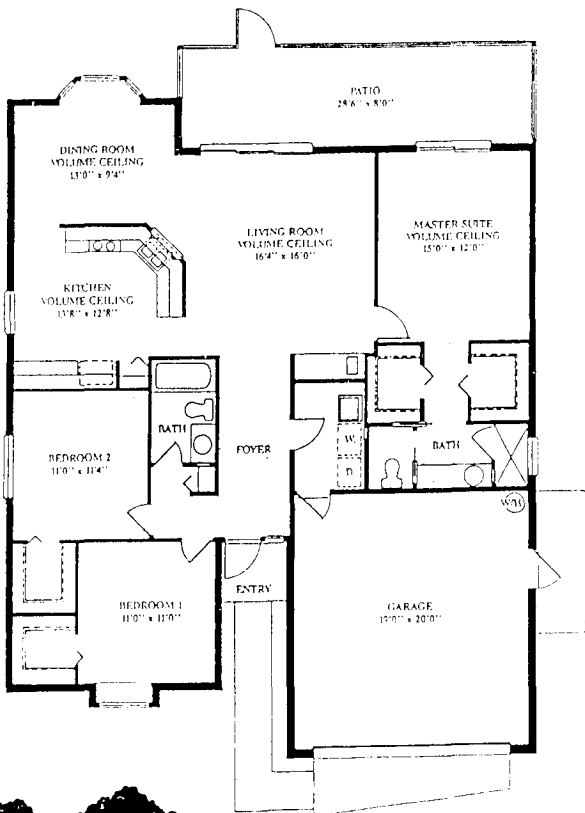

STAFFORD

STAFFORD

LIVING	1,525
GARAGE	420
ENTRY	20
TOTAL SQ. FT.	1,965

BERKSHIRE LAKES

Heatherwood single family homes are located in Berkshire Lakes with entrances on Radio road and Santa Barbara Boulevard.