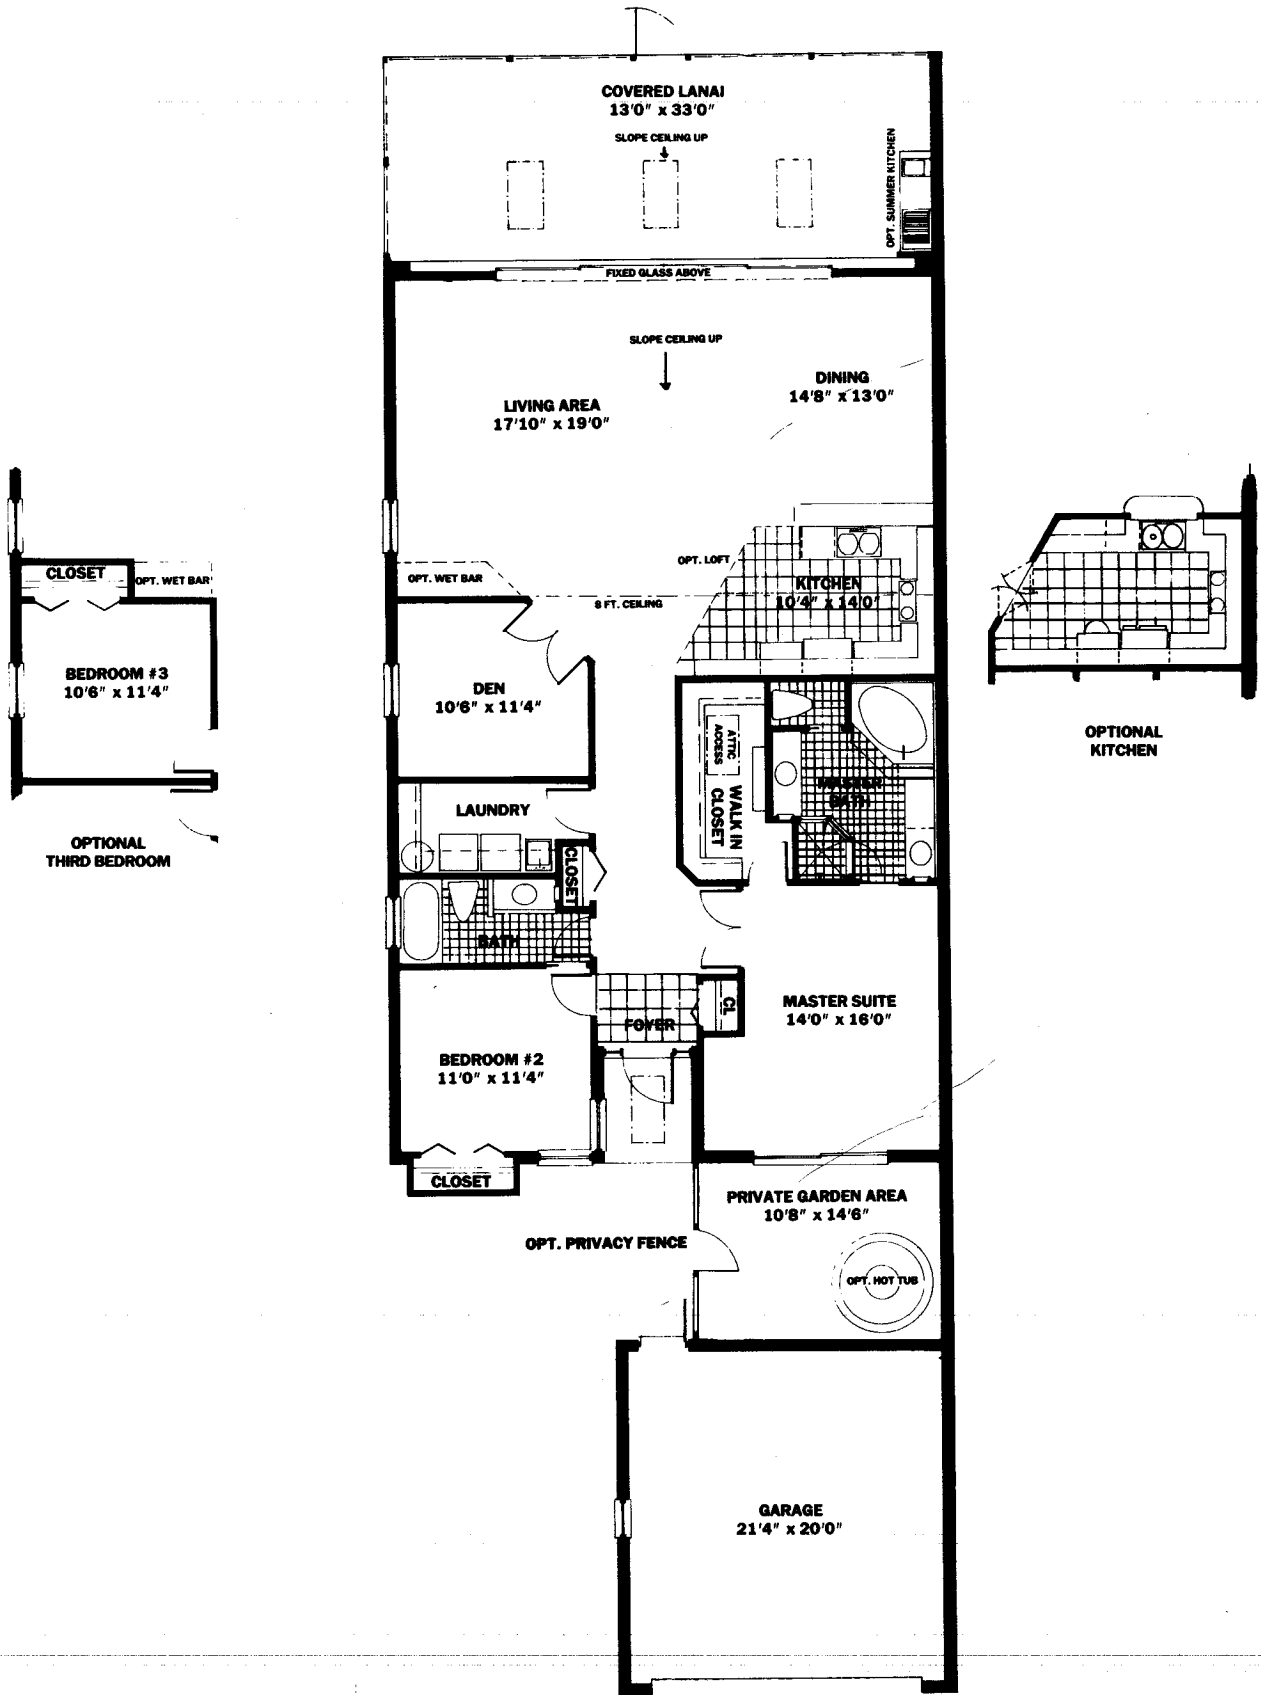

Spoonbill
 TWO BEDROOM & DEN
 TWO BATH, GARAGE
 APPROX. 1794 SQ.FT. LIVING AREA

ALL REFERENCES TO ROOM DIMENSIONS AND SQUARE FOOTAGE ARE APPROXIMATE AND SUBJECT TO CHANGE