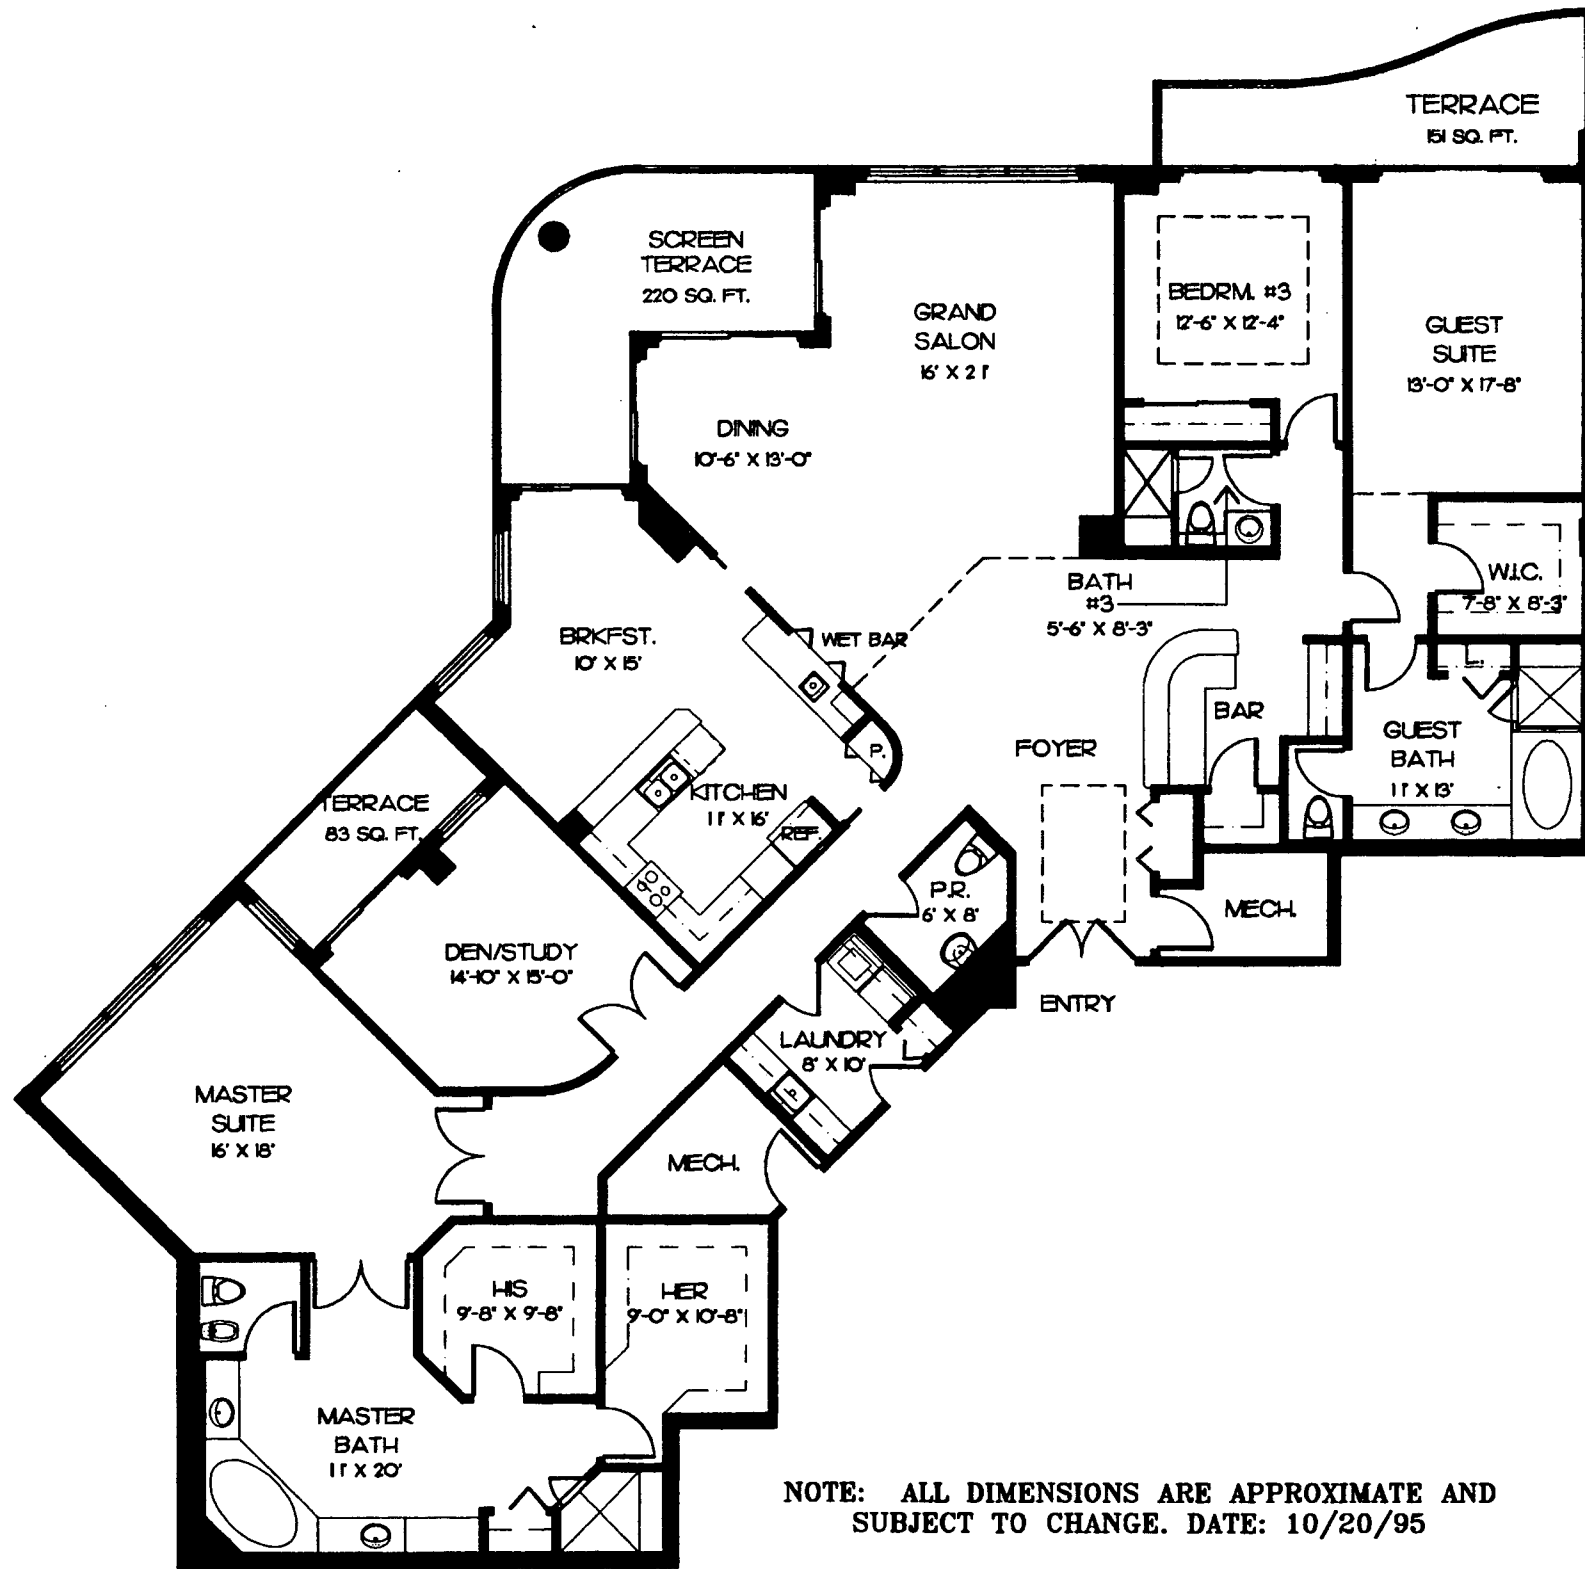

VISTAS
AT BONITA BAY
SOUTH PENTHOUSE

LIVING AREA 3828 SQ. FT.
 TERRACES 454 SQ. FT.
 TOTAL 4282 SQ. FT.

NOTE: ALL DIMENSIONS ARE APPROXIMATE AND
 SUBJECT TO CHANGE. DATE: 10/20/95