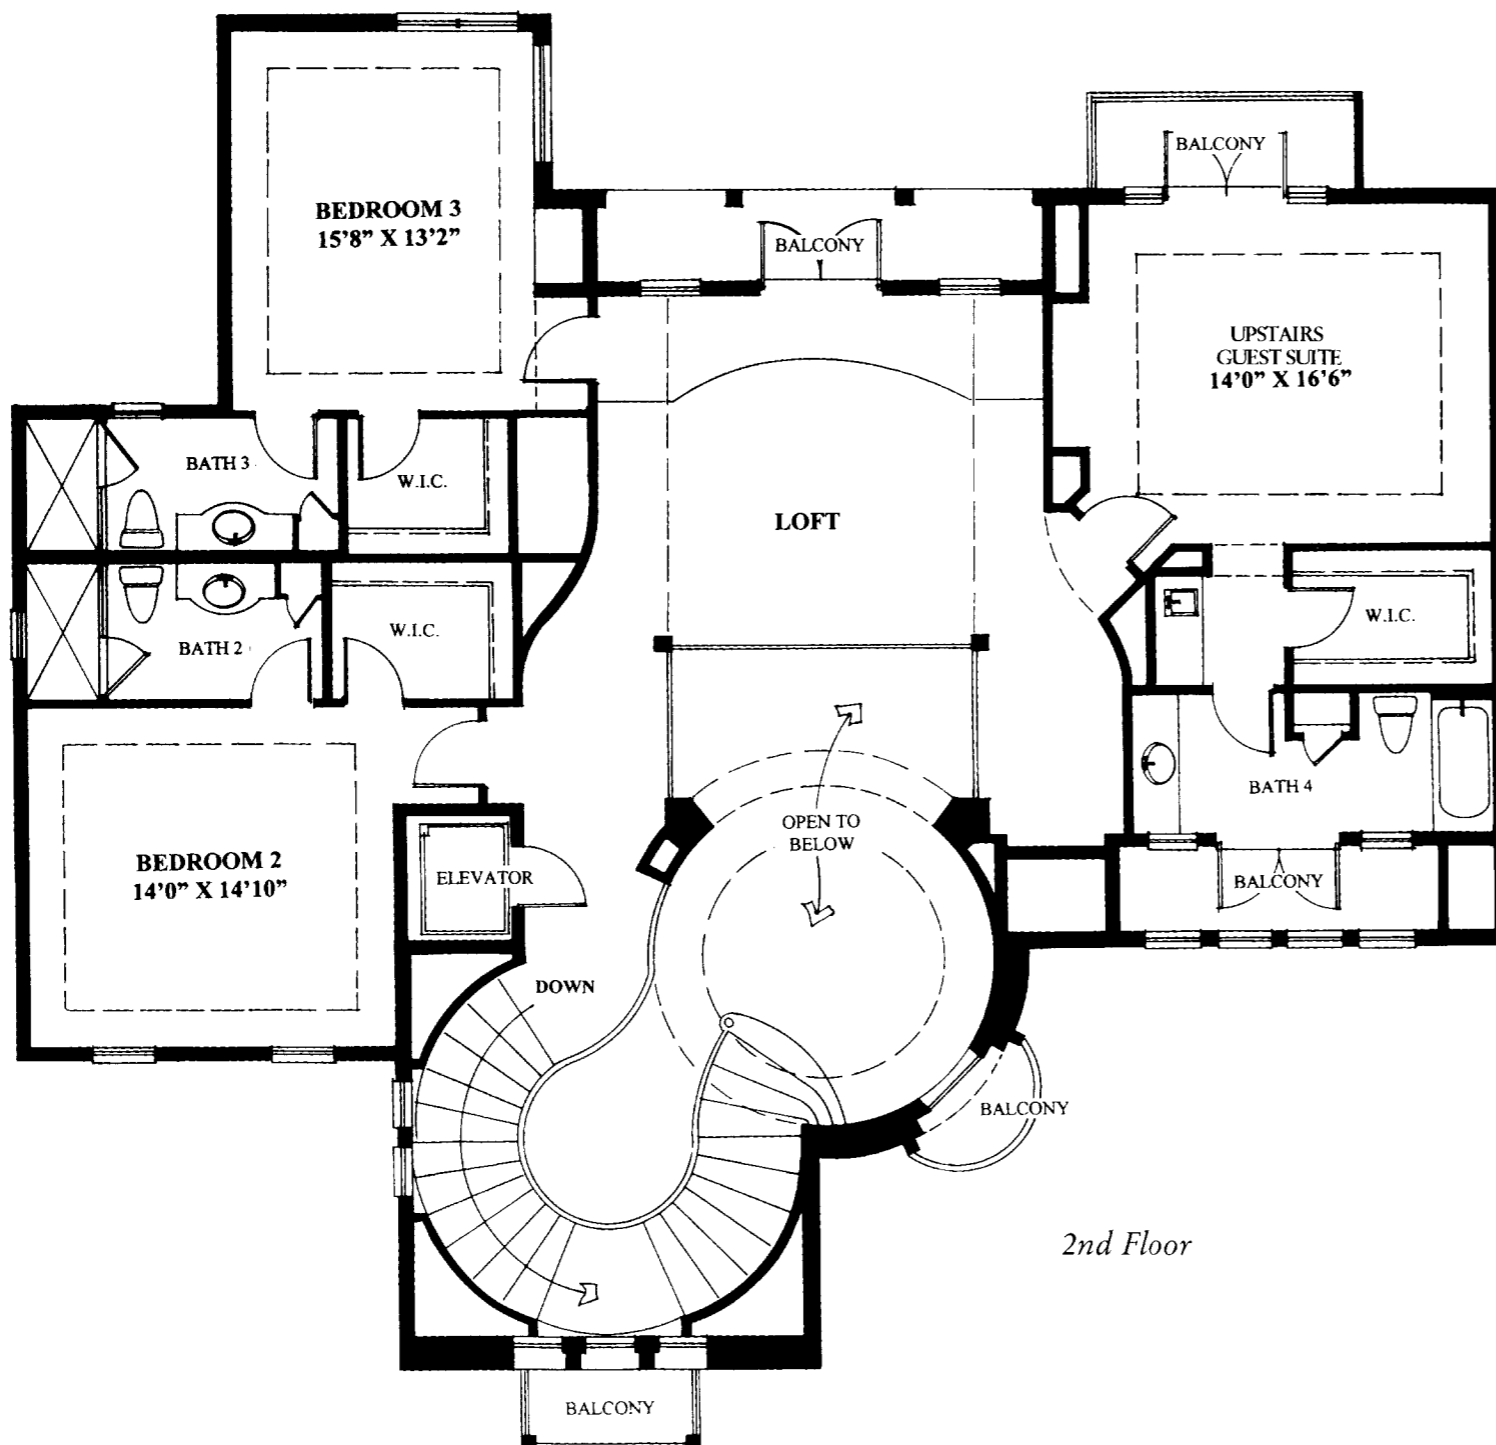

1st Floor

2nd Floor

## SORRENTO

ESTATES of ESTUARY  
 5 Bedrooms plus Media Room, Exercise Room, Library and Billiard Room  
 6 Full Baths, 1 Half Bath

First Floor Living Area	6,301 sq. ft.
Second Floor Living Area	1,723 sq. ft.
Total Air Conditioned Living Area	8,024 sq. ft.
Lanai	926 sq. ft.
Garage	1,336 sq. ft.
Balcony	306 sq. ft.
<b>Total Area</b>	<b>10,592 sq. ft.</b>