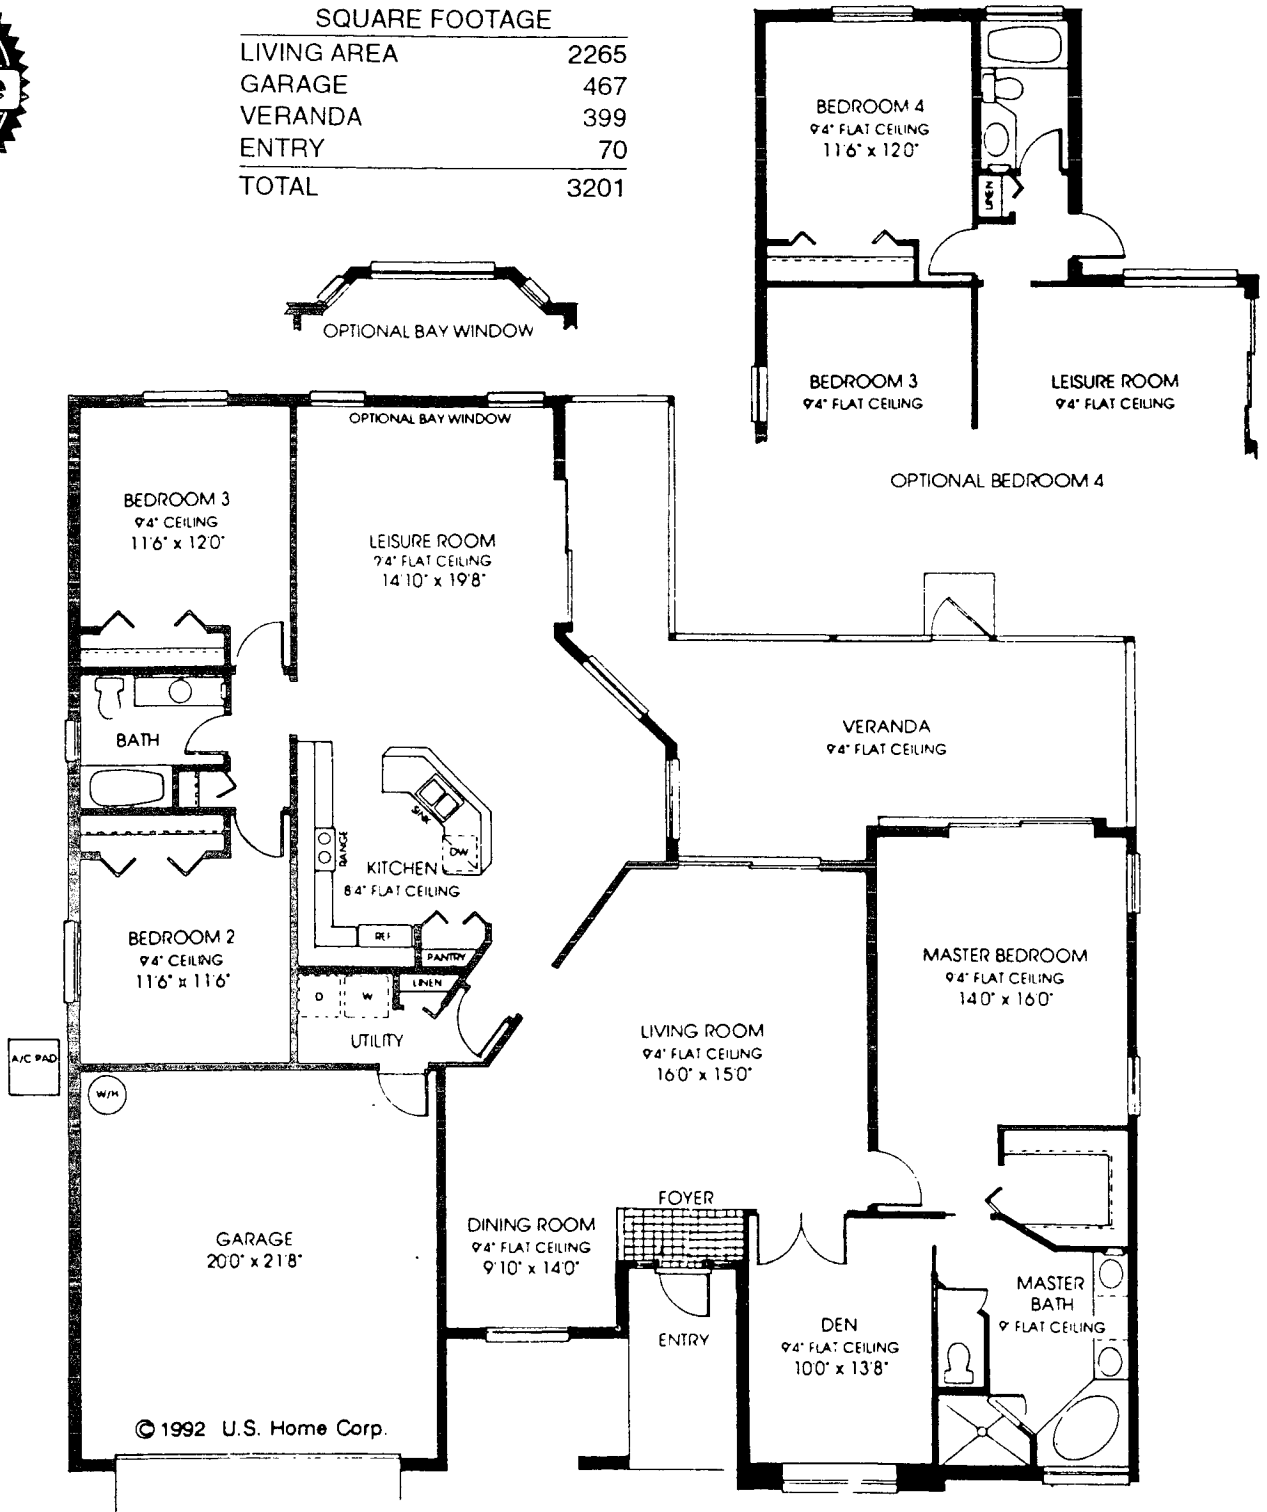

SQUARE FOOTAGE	
LIVING AREA	2265
GARAGE	467
VERANDA	399
ENTRY	70
<b>TOTAL</b>	<b>3201</b>

ALL DIMENSIONS AS SHOWN ARE APPROXIMATE AND MAY VARY WITH THE ACTUAL CONSTRUCTION.