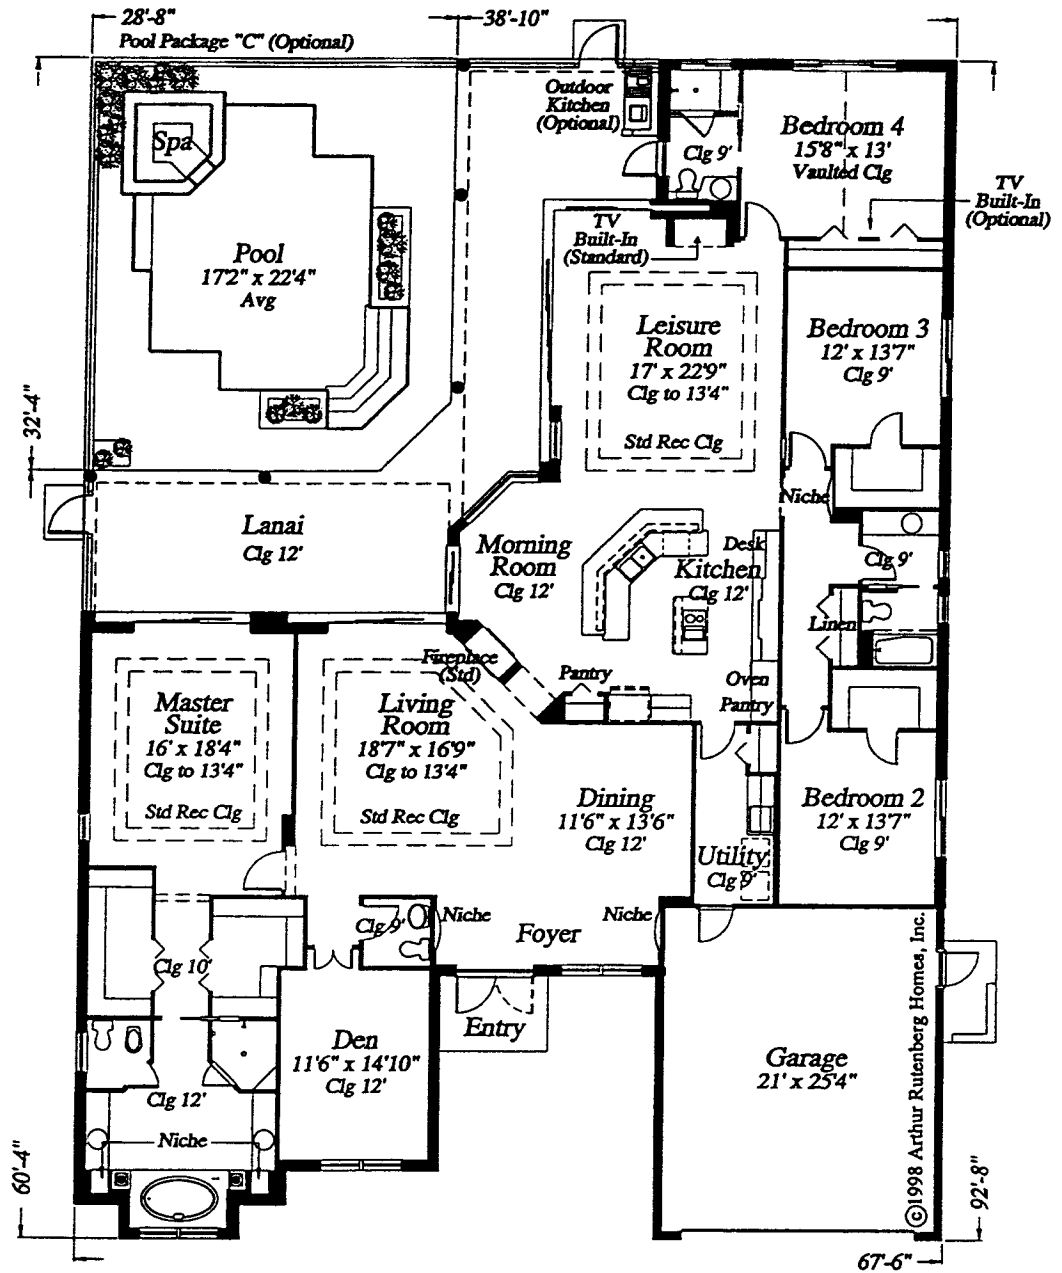

# Sedona 484-02

3,623 square feet

Living	3,623 S.F.
Lanai	724 S.F.
Garage	577 S.F.
Entry	50 S.F.
<b>Total</b>	<b>4,974 S.F.</b>

Plans and specifications subject to change without notice. Certain items such as the pool, fireplace or roof tile shown may be optional. Reference should be made to the applicable specifications.

MEASUREMENT IN FEET