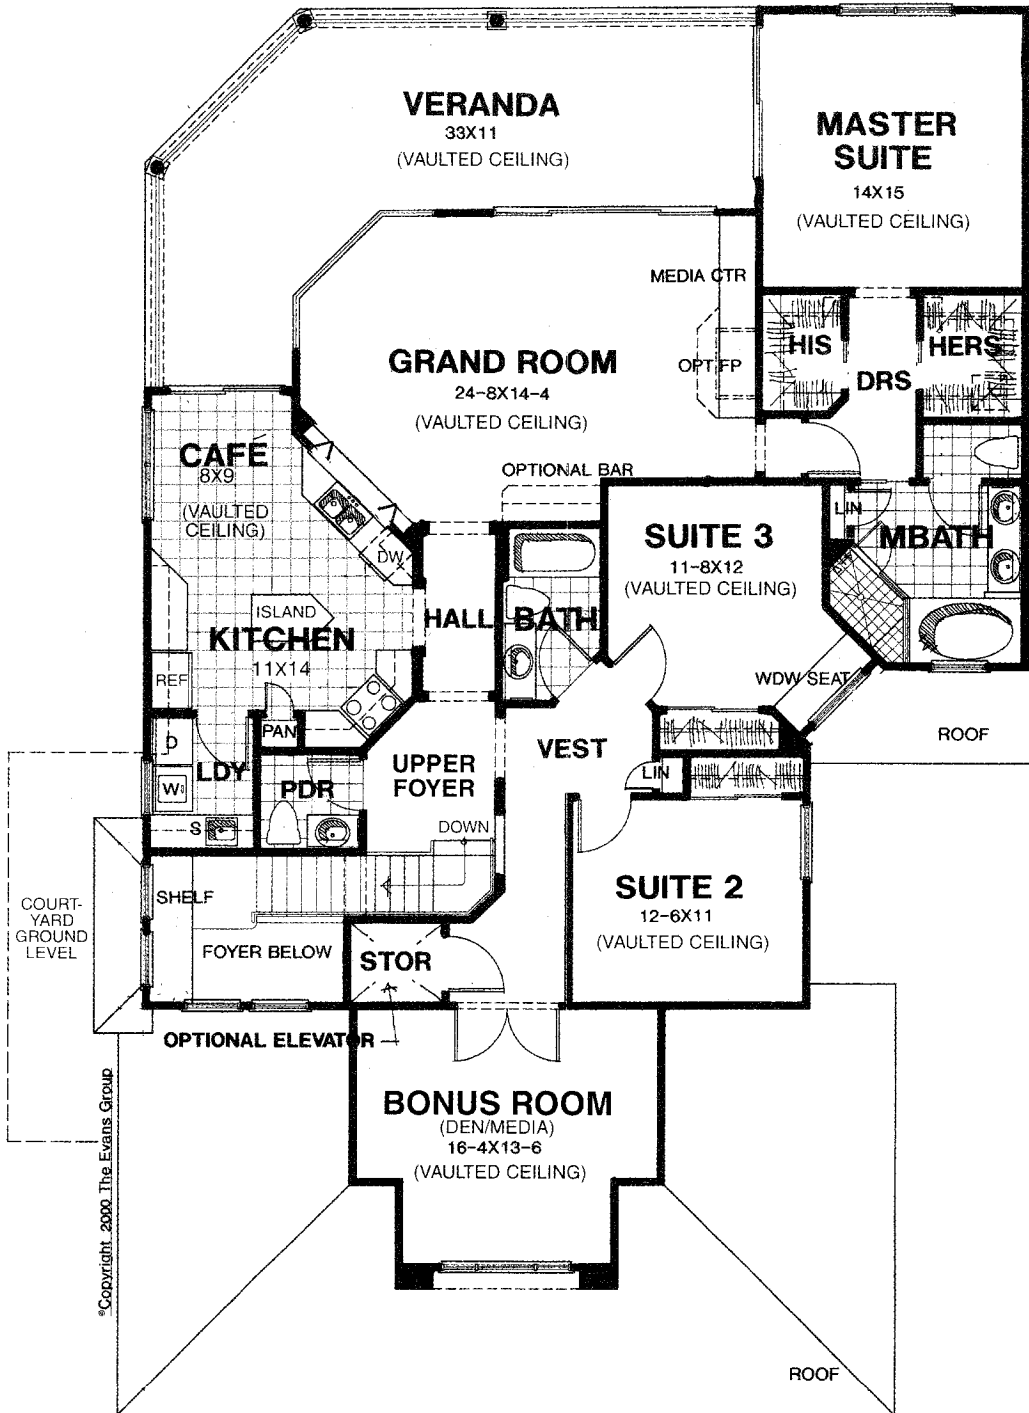

Coach Home Second Floor Unit B

©Copyright, 2000, The Evans Group

Living Area	2,133 Sq. Ft.
Veranda	416 Sq. Ft.
Loggia	22 Sq. Ft.
Courtyard	108 Sq. Ft.
Garage	414 Sq. Ft.
Grand Total	3,093 Sq. Ft.