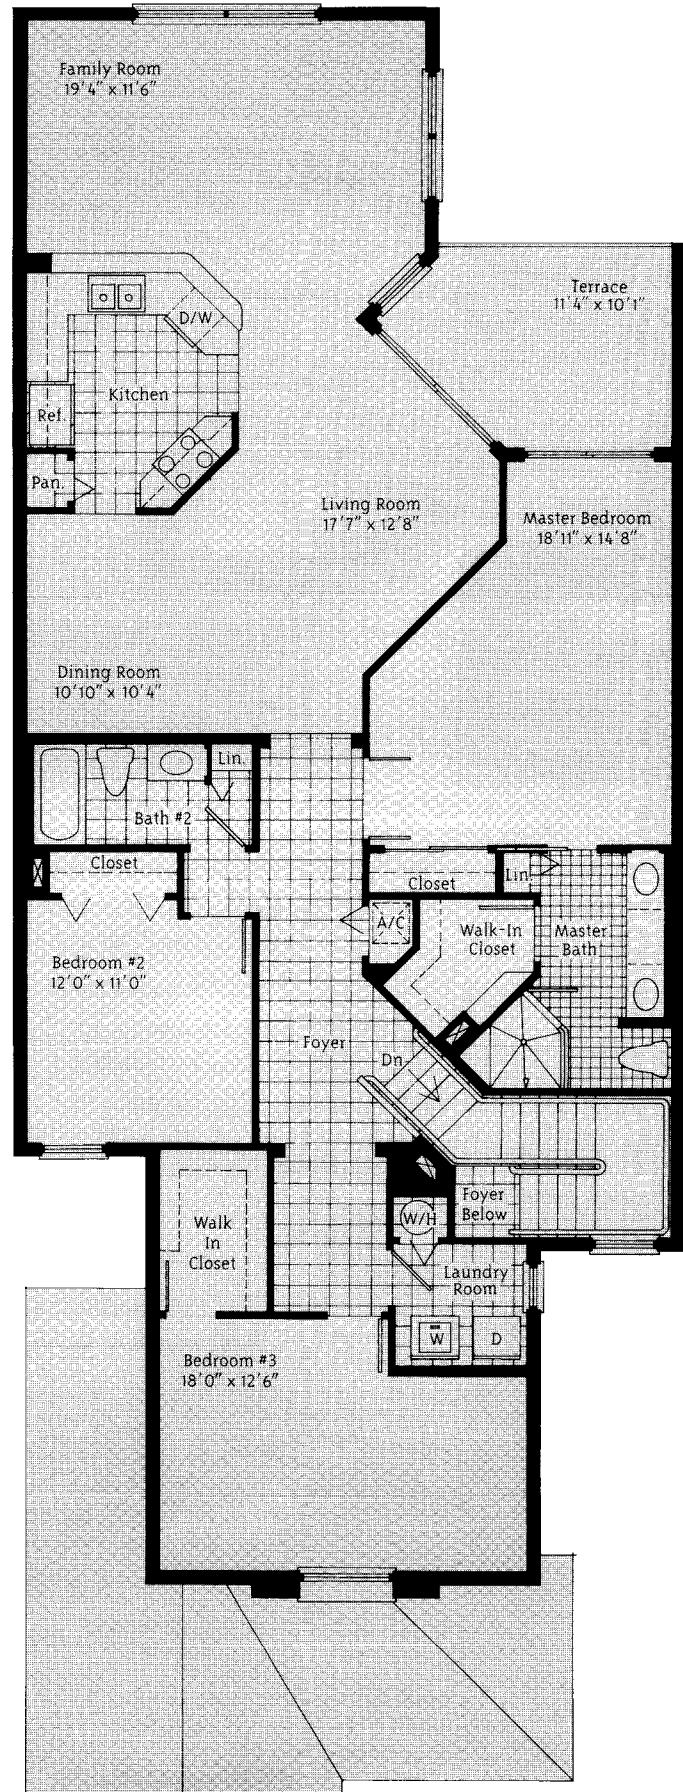

Schooner at Whisper Trace

3 Bedrooms, 2 Baths, Family Room

A/C Living Area	2,016 Sq. Ft.
Terrace	118 Sq. Ft.
Garage	239 Sq. Ft.
Total Area	2,373 Sq. Ft.

Schooner Alternate
3 Bedrooms 3 Baths

All dimensions are approximate and are subject to change.