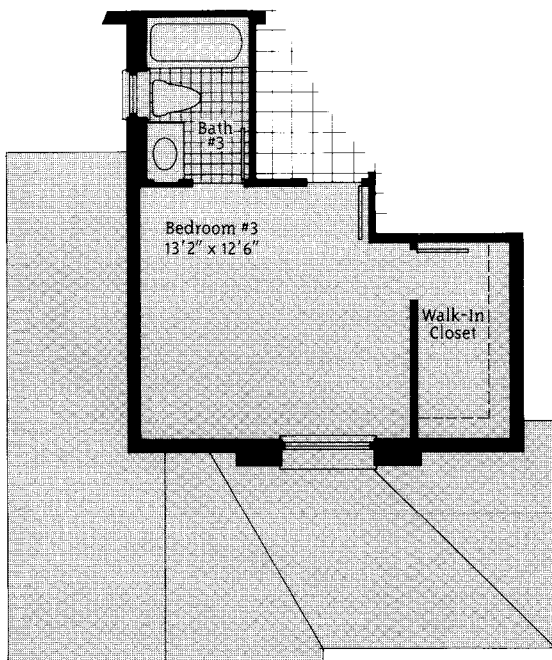

Schooner at Whisper Trace

3 Bedrooms, 2 Baths, Family Room

A/C Living Area	2,016 Sq. Ft.
Terrace	118 Sq. Ft.
Garage	239 Sq. Ft.
Total Area	2,373 Sq. Ft.

Schooner Alternate
3 Bedrooms 3 Baths

All dimensions are approximate and are subject to change.