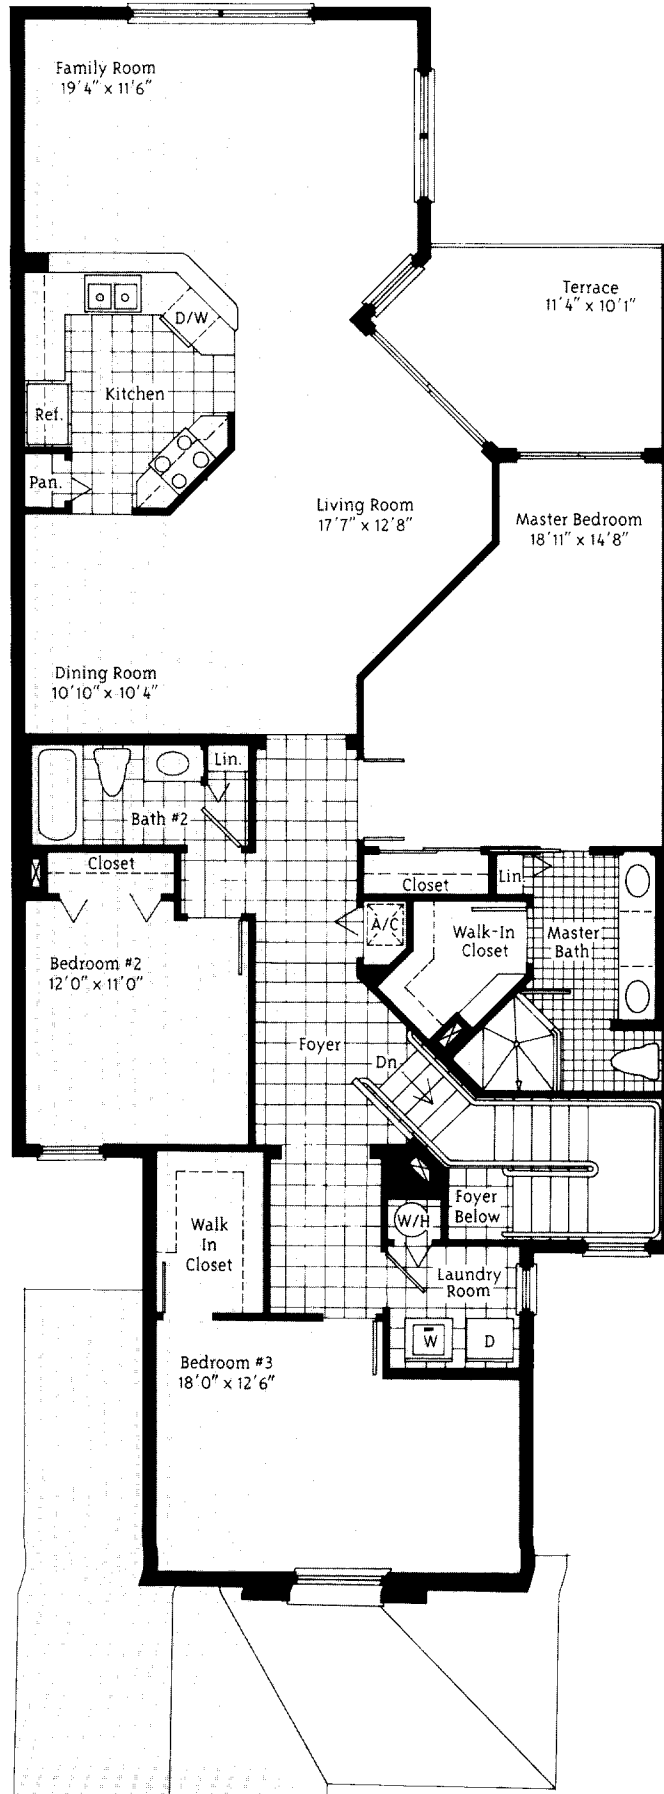

Schooner at Whisper Trace

3 Bedrooms, 2 Baths, Family Room

A/C Living Area	2,016 Sq. Ft.
Terrace	118 Sq. Ft.
Garage	239 Sq. Ft.
Total Area	2,373 Sq. Ft.

Schooner Alternate
3 Bedrooms 3 Baths

All dimensions are approximate and are subject to change.