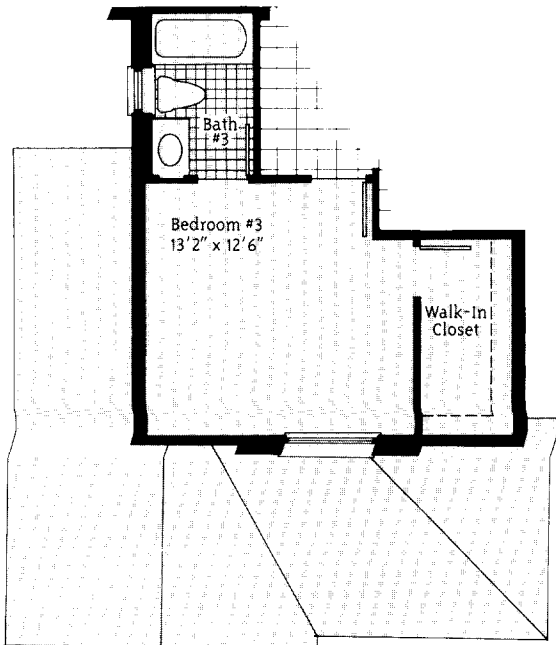

Schooner at Whisper Trace

3 Bedrooms, 2 Baths, Family Room

A/C Living Area	2,016 Sq. Ft.
Terrace	118 Sq. Ft.
Garage	239 Sq. Ft.
Total Area	2,373 Sq. Ft.

Schooner Alternate
3 Bedrooms 3 Baths

All dimensions are approximate and are subject to change.