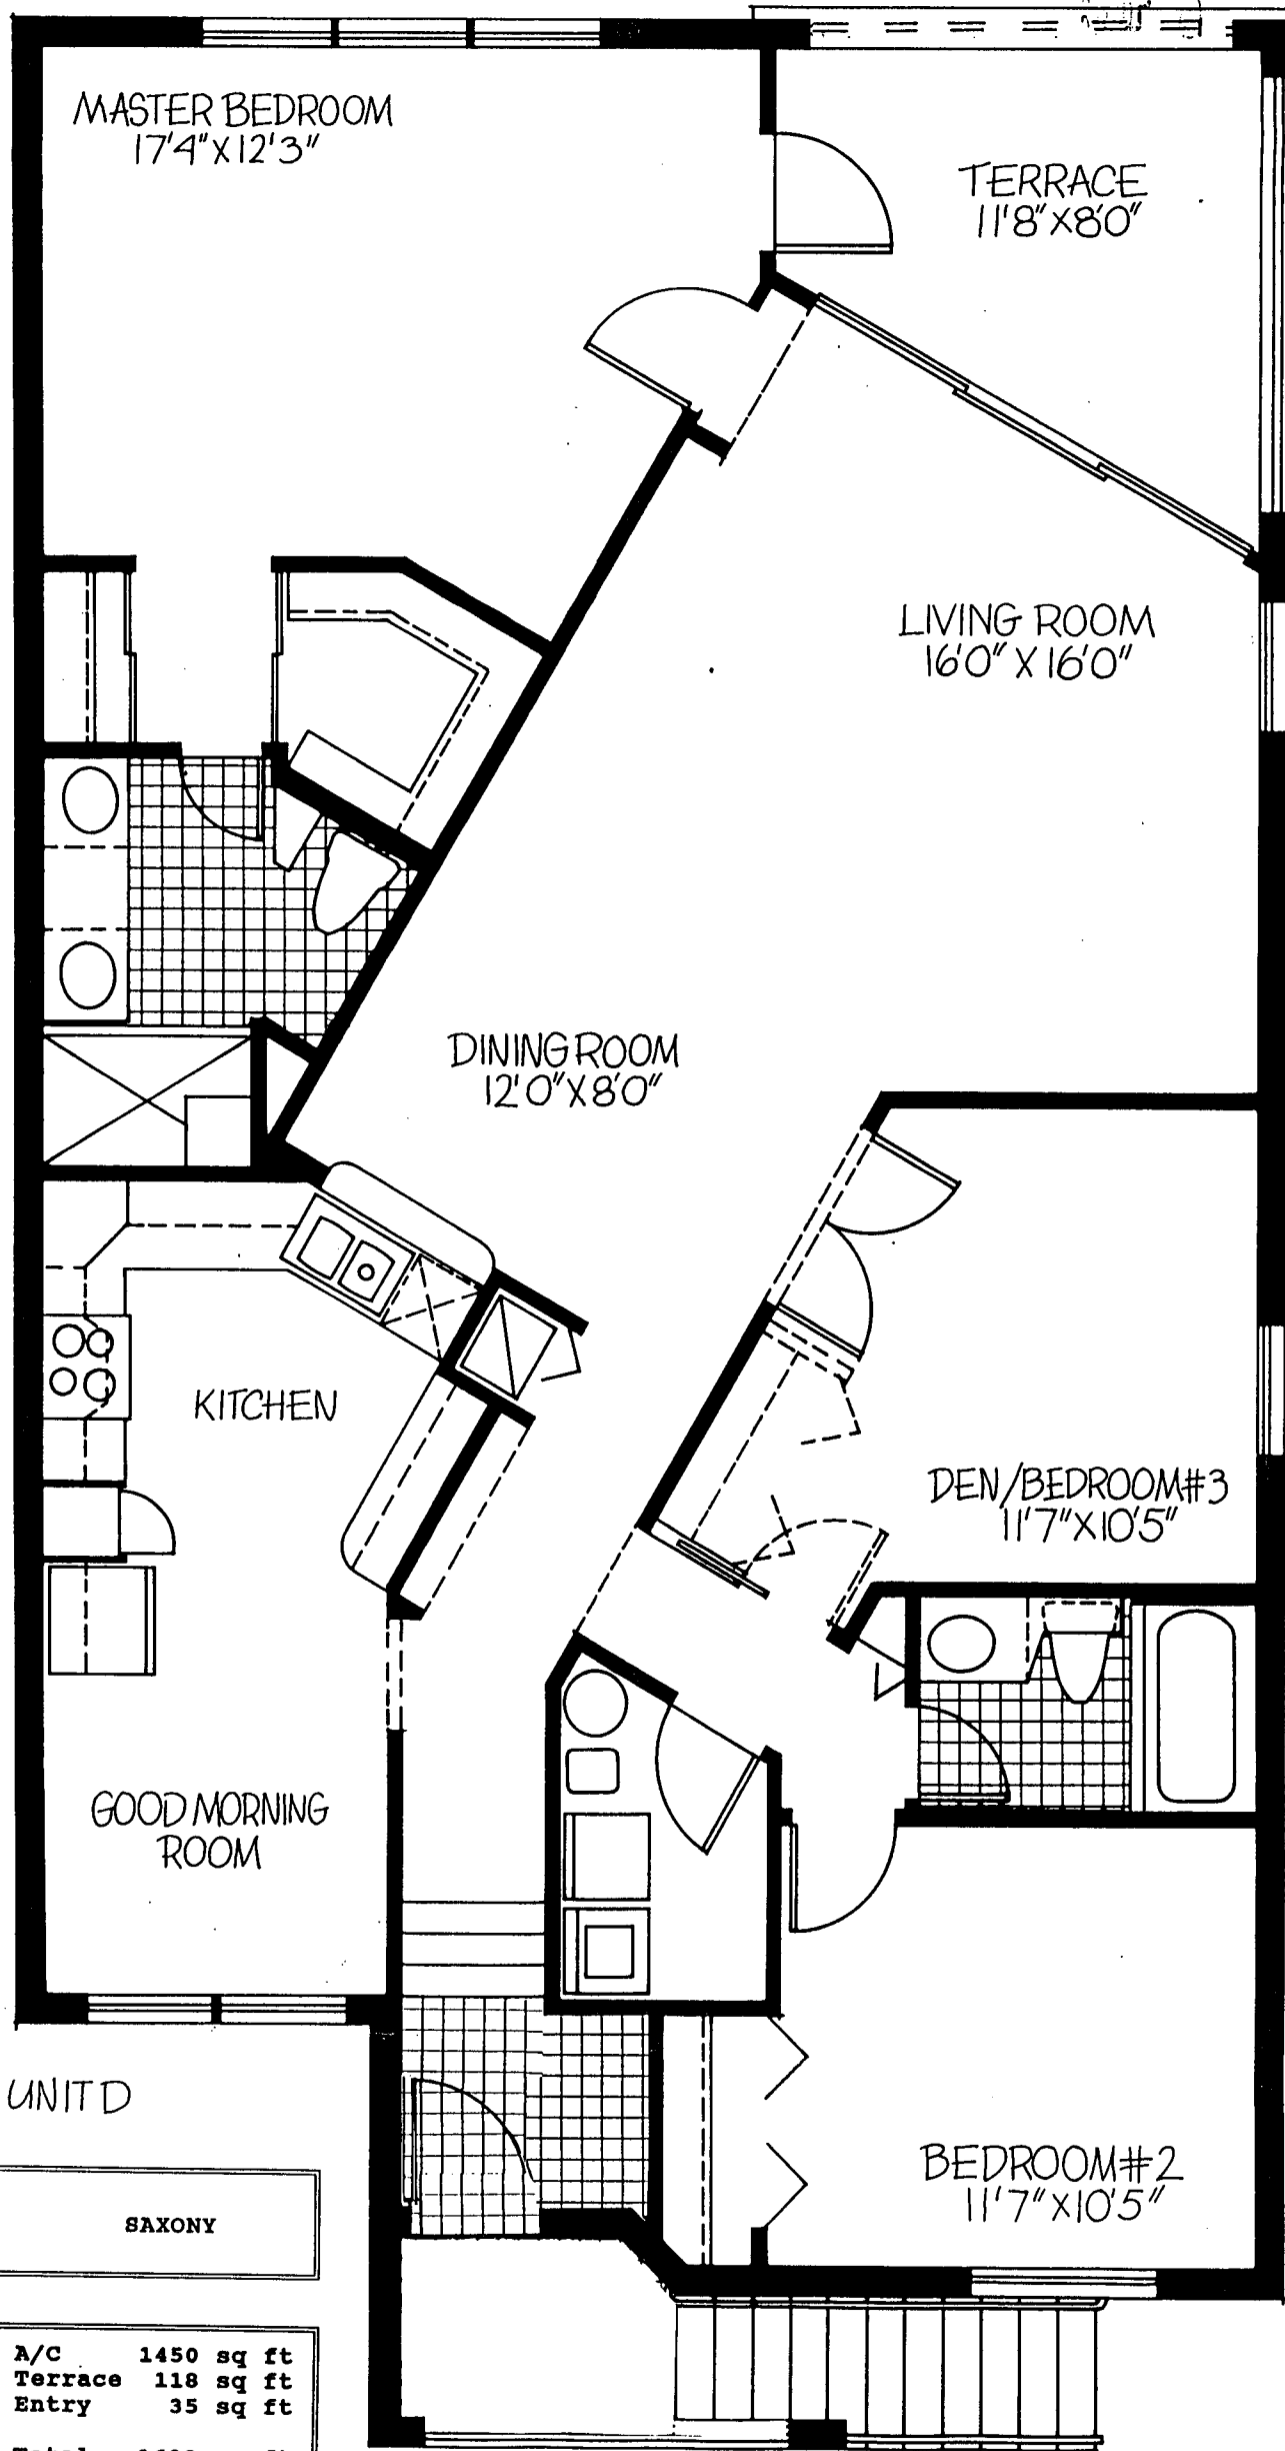

DRAFT

UNIT D

SAXONY

A/C	1450 sq ft
Terrace	118 sq ft
Entry	35 sq ft
Total	1609 sq ft