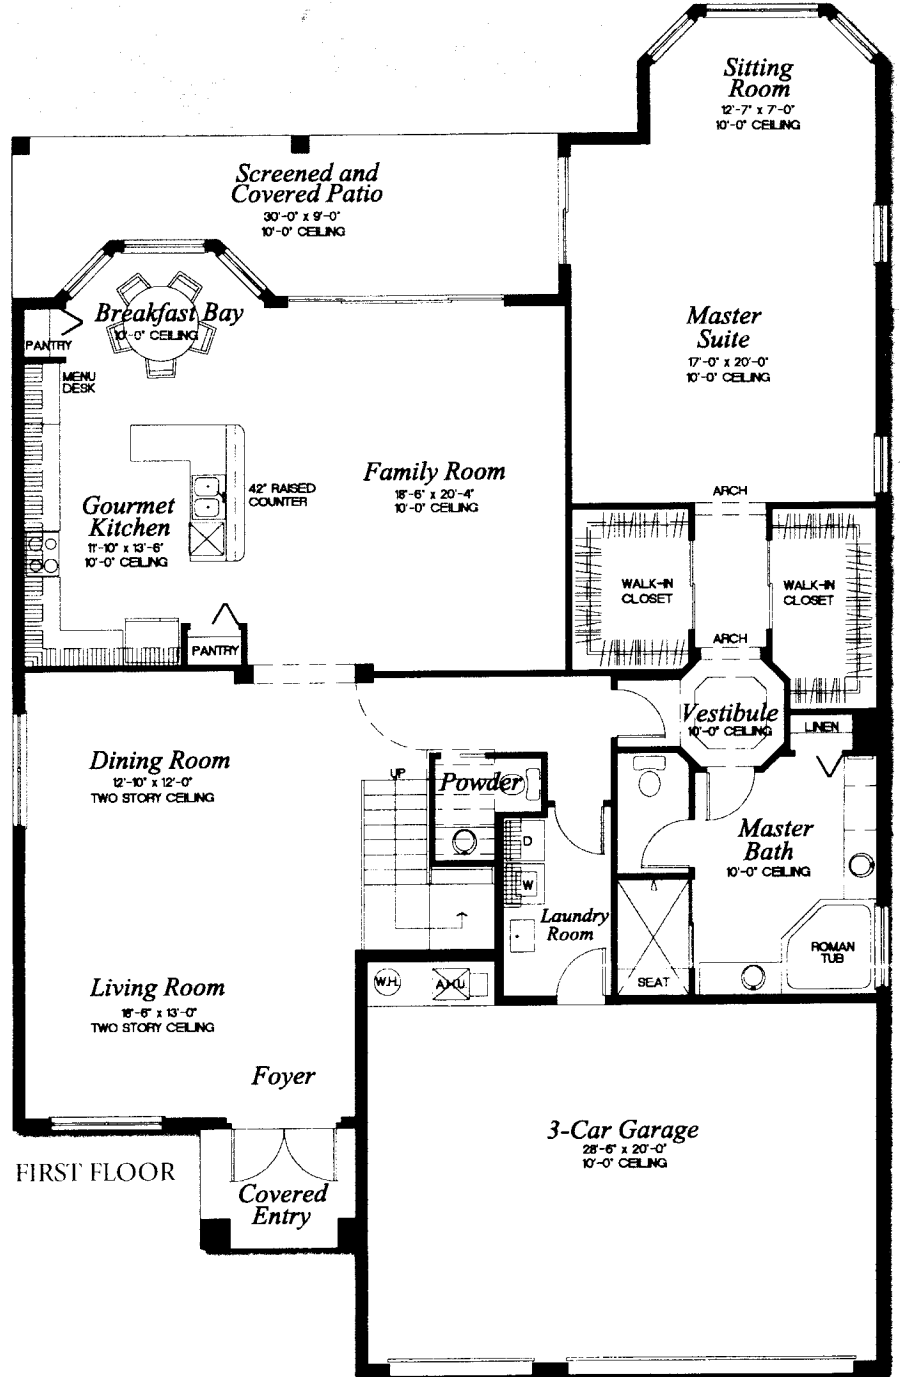

**DIAMOND
COLLECTION**

SAPPHIRE/77

4 Bedrooms with

Loft/5th Bedroom

3 1/2 Baths, Family Room

Breakfast Bay

Screened Covered Patio

3-Car Garage

3,773 a/c sq. ft. • 4,708 total sq. ft.

FIRST FLOOR

SECOND FLOOR