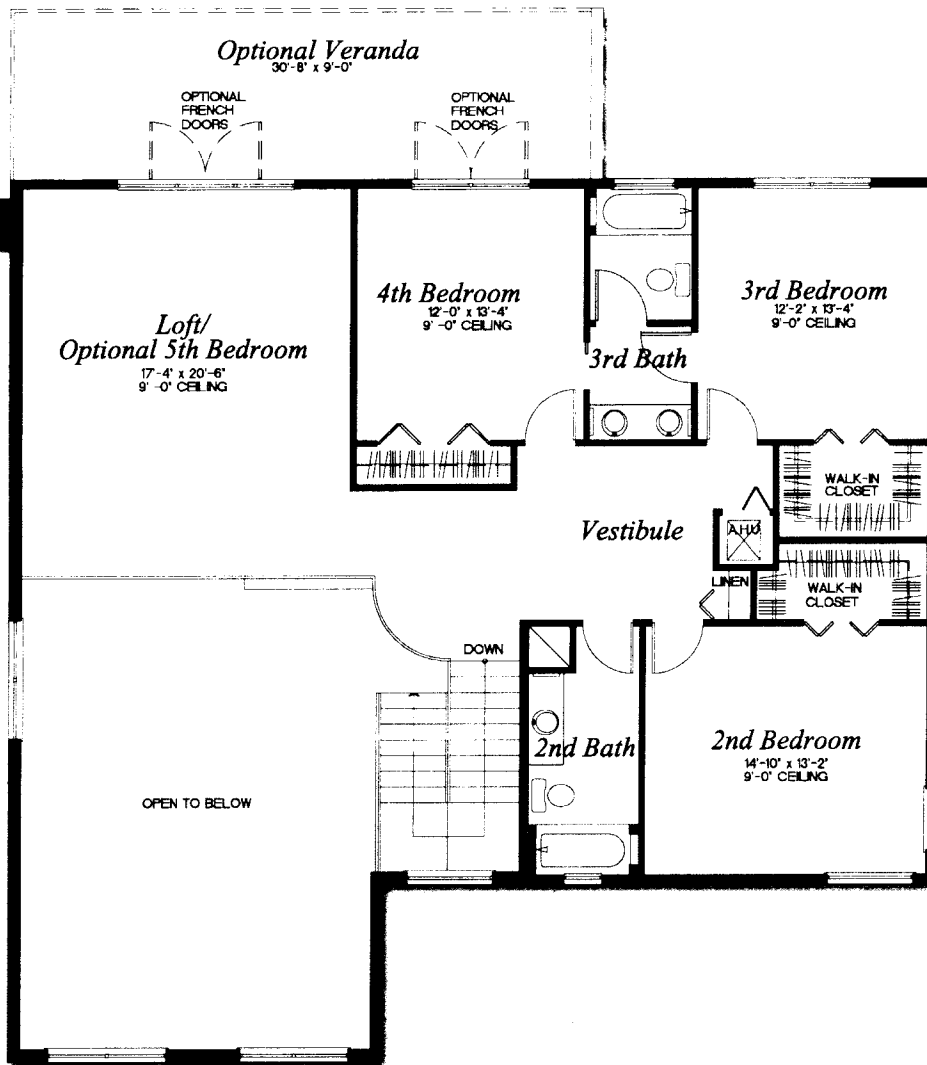

**DIAMOND
COLLECTION**

SAPPHIRE/77

4 Bedrooms with

Loft/5th Bedroom

3 1/2 Baths, Family Room

Breakfast Bay

Screened Covered Patio

3-Car Garage

3,773 a/c sq. ft. • 4,708 total sq. ft.

FIRST FLOOR

SECOND FLOOR