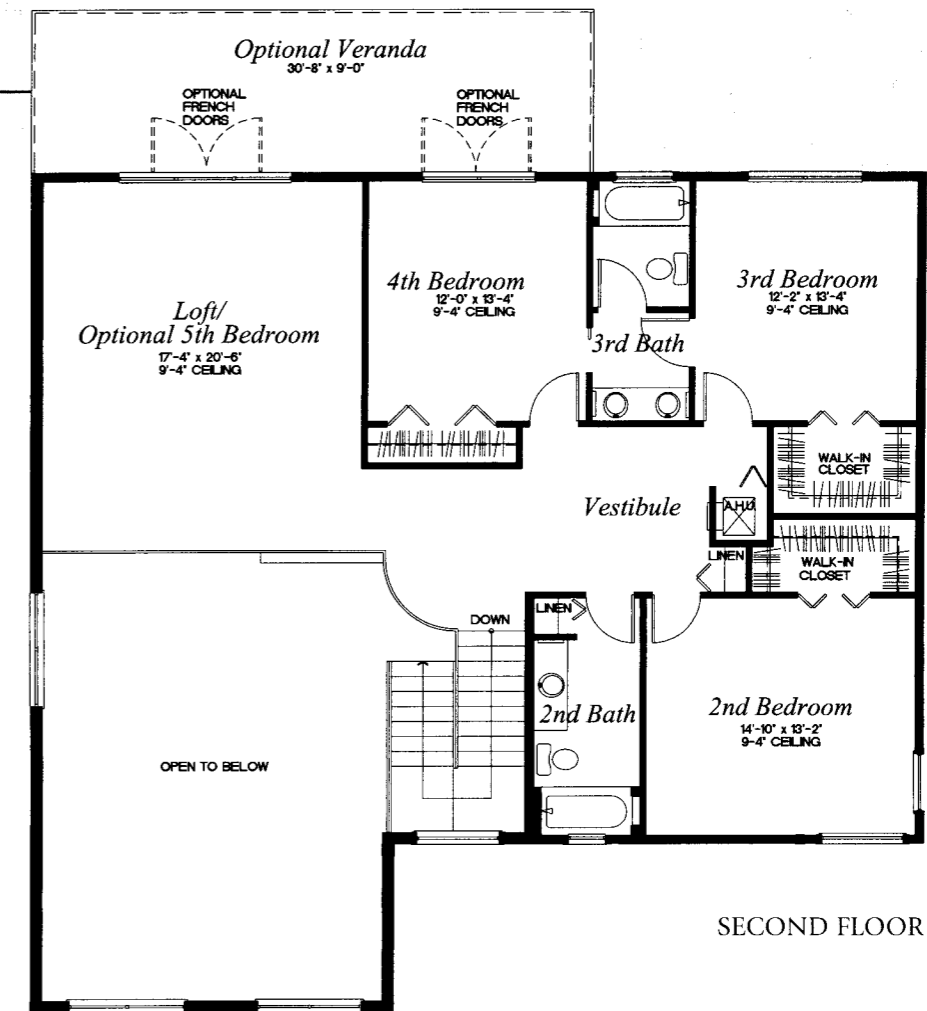

# SAPPHIRE/77

The Diamond Collection

- 4 Bedrooms with
- Loft/5th Bedroom
- 3½ Baths, Family Room
- Breakfast Bay
- Screened Covered Patio
- 3-Car Garage

3,773 a/c sq. ft.  
4,708 total sq. ft.

FIRST FLOOR

SECOND FLOOR