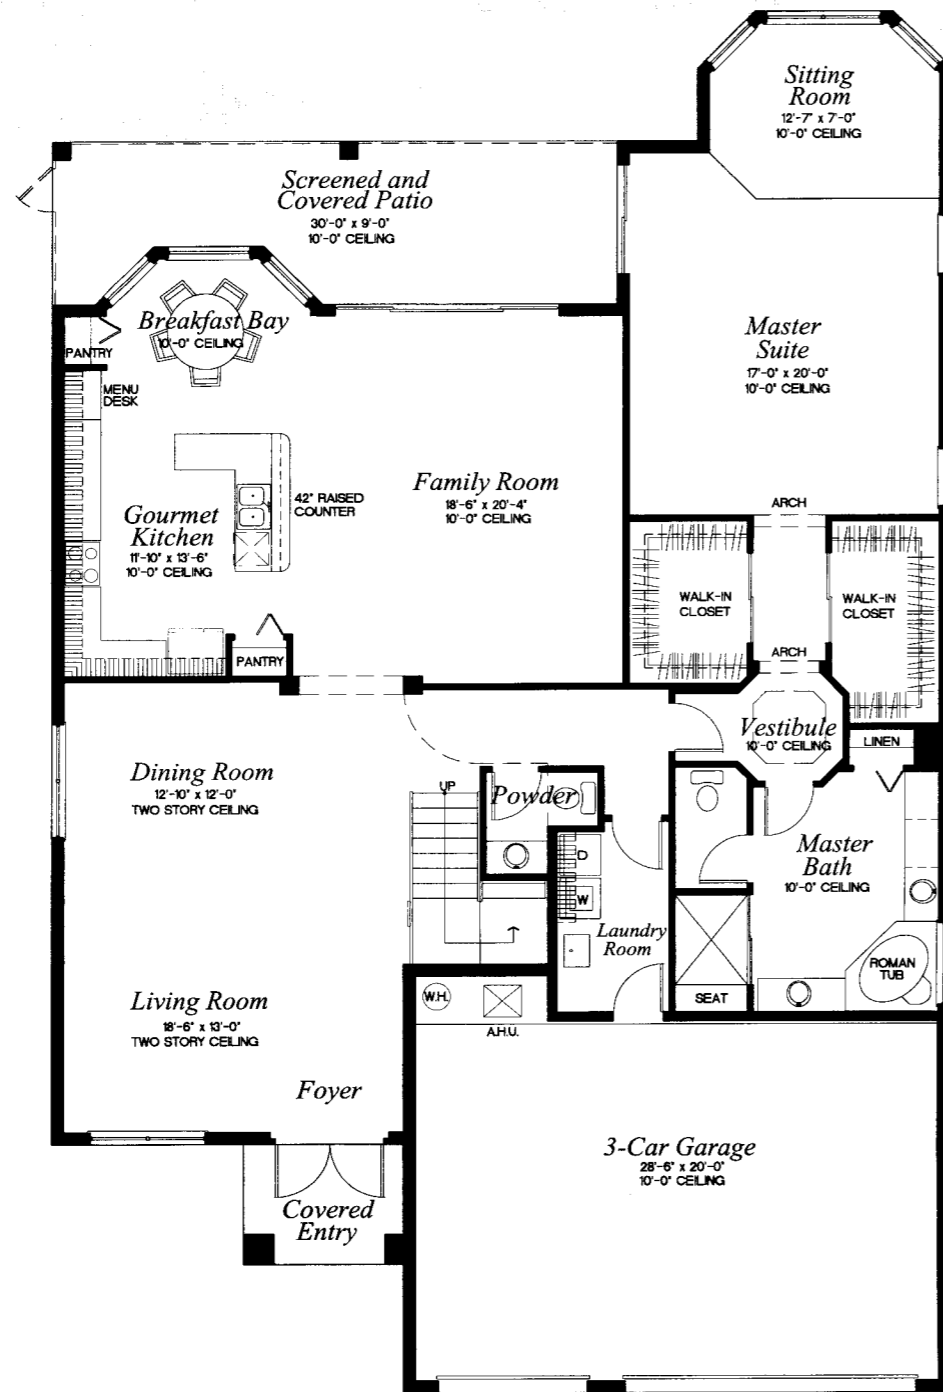

# SAPPHIRE/77

The Diamond Collection

- 4 Bedrooms with
- Loft/5th Bedroom
- 3½ Baths, Family Room
- Breakfast Bay
- Screened Covered Patio
- 3-Car Garage

3,773 a/c sq. ft.  
4,708 total sq. ft.

FIRST FLOOR

SECOND FLOOR