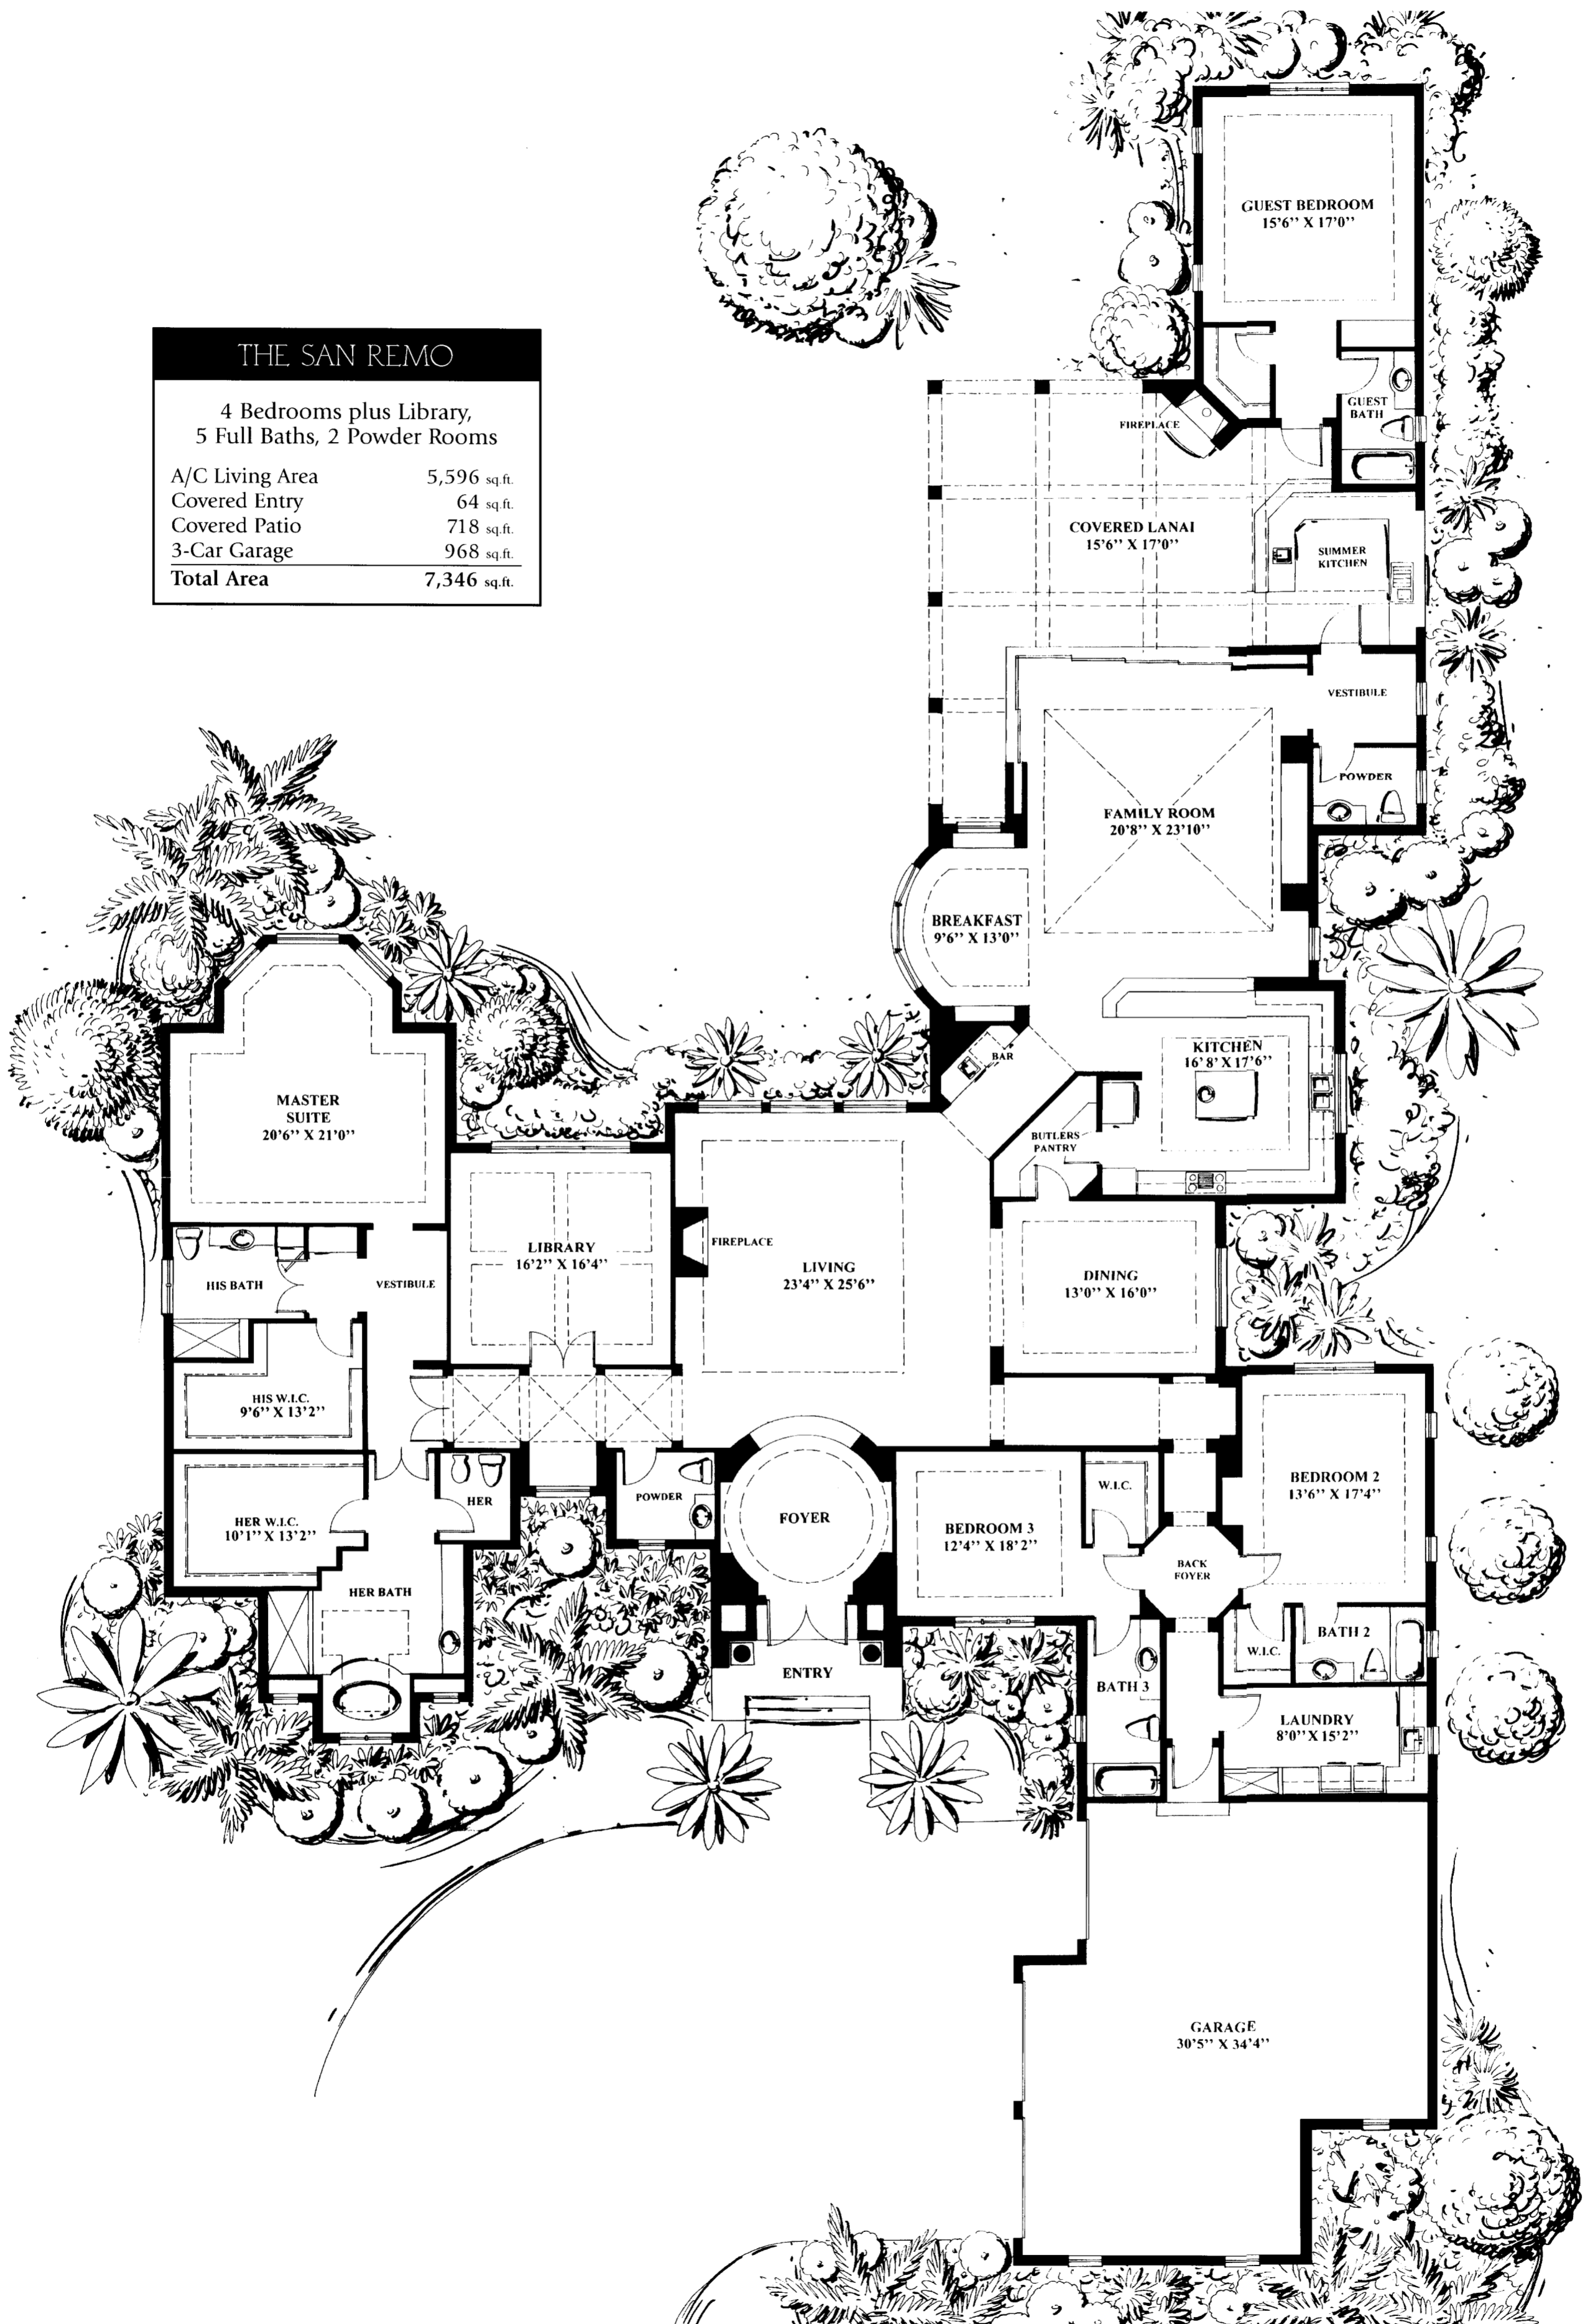

THE SAN REMO

4 Bedrooms plus Library,
5 Full Baths, 2 Powder Rooms

A/C Living Area	5,596 sq.ft.
Covered Entry	64 sq.ft.
Covered Patio	718 sq.ft.
3-Car Garage	968 sq.ft.
Total Area	7,346 sq.ft.

All dimensions, features and specifications are approximate and subject to change.