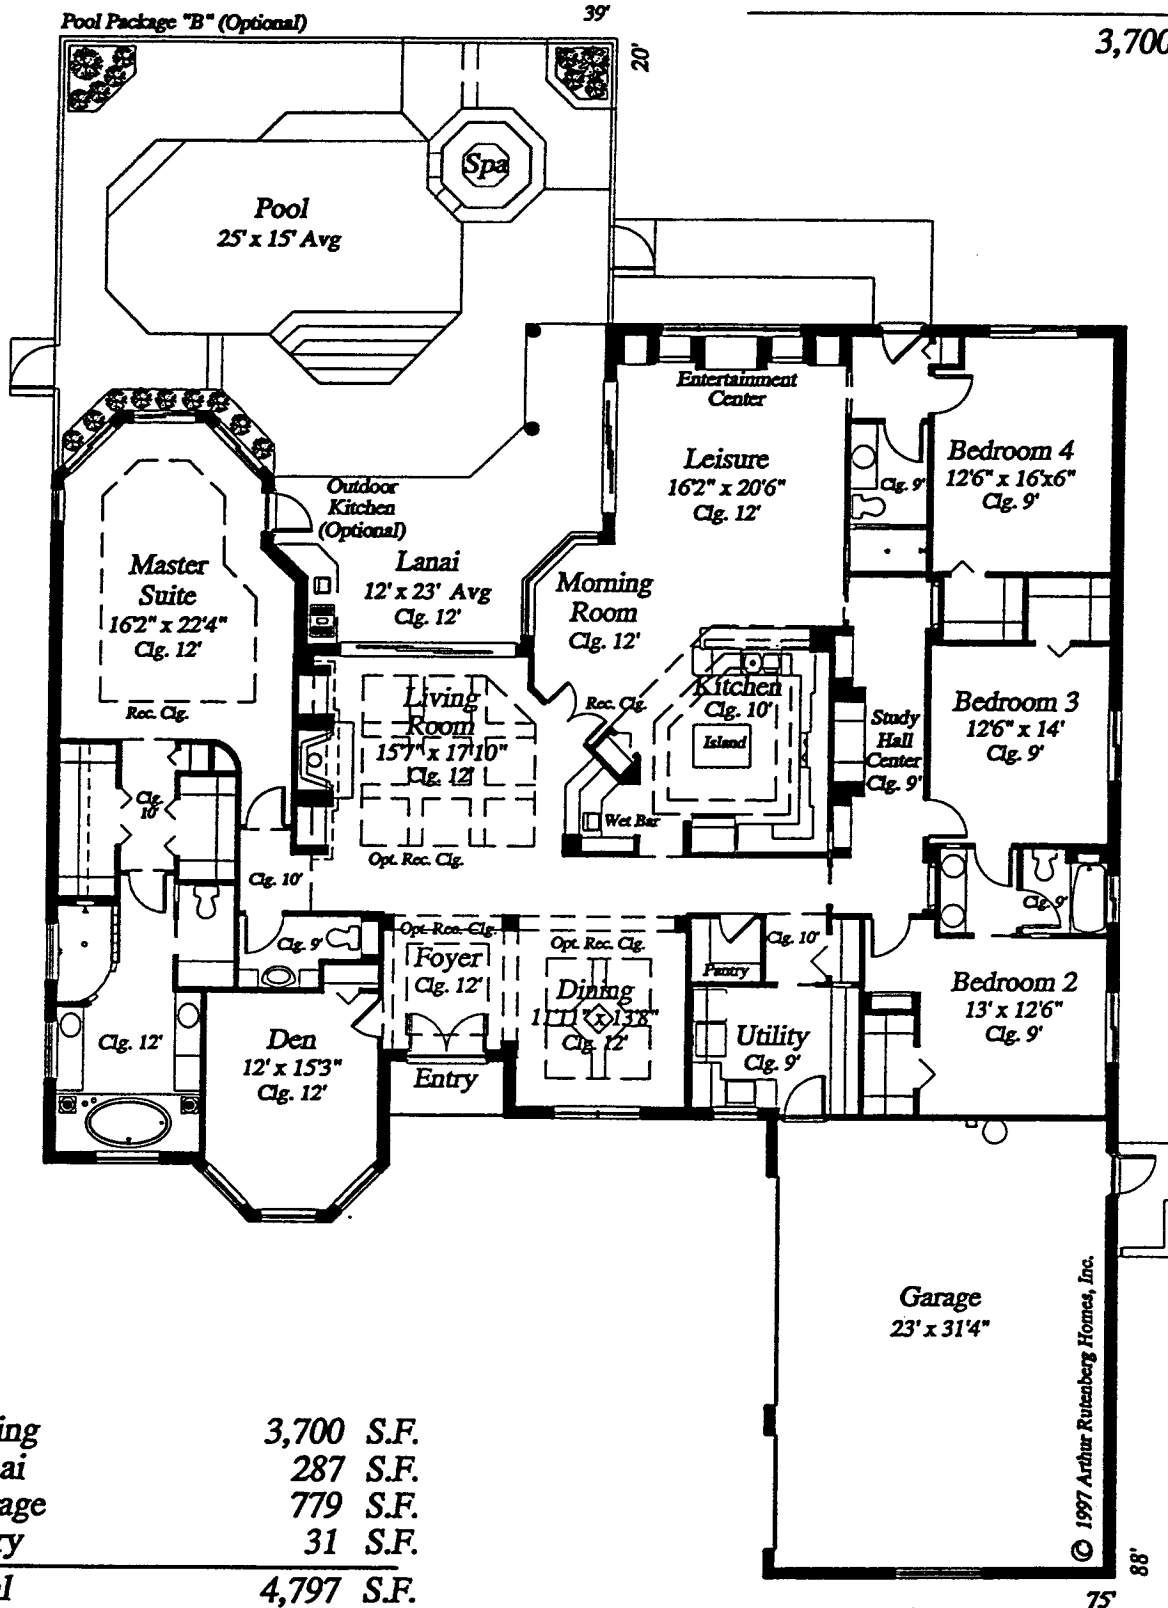

San Marino II 439-03

3,700 square feet

Living	3,700 S.F.
Lanai	287 S.F.
Garage	779 S.F.
Entry	31 S.F.
Total	4,797 S.F.

© 1997 Arthur Rutenberg Homes, Inc.

Plans and specifications subject to change without notice. Certain items such as the pool, fireplace or roof tile shown may be optional. Reference should be made to the applicable specifications.

MEASUREMENT IN FEET