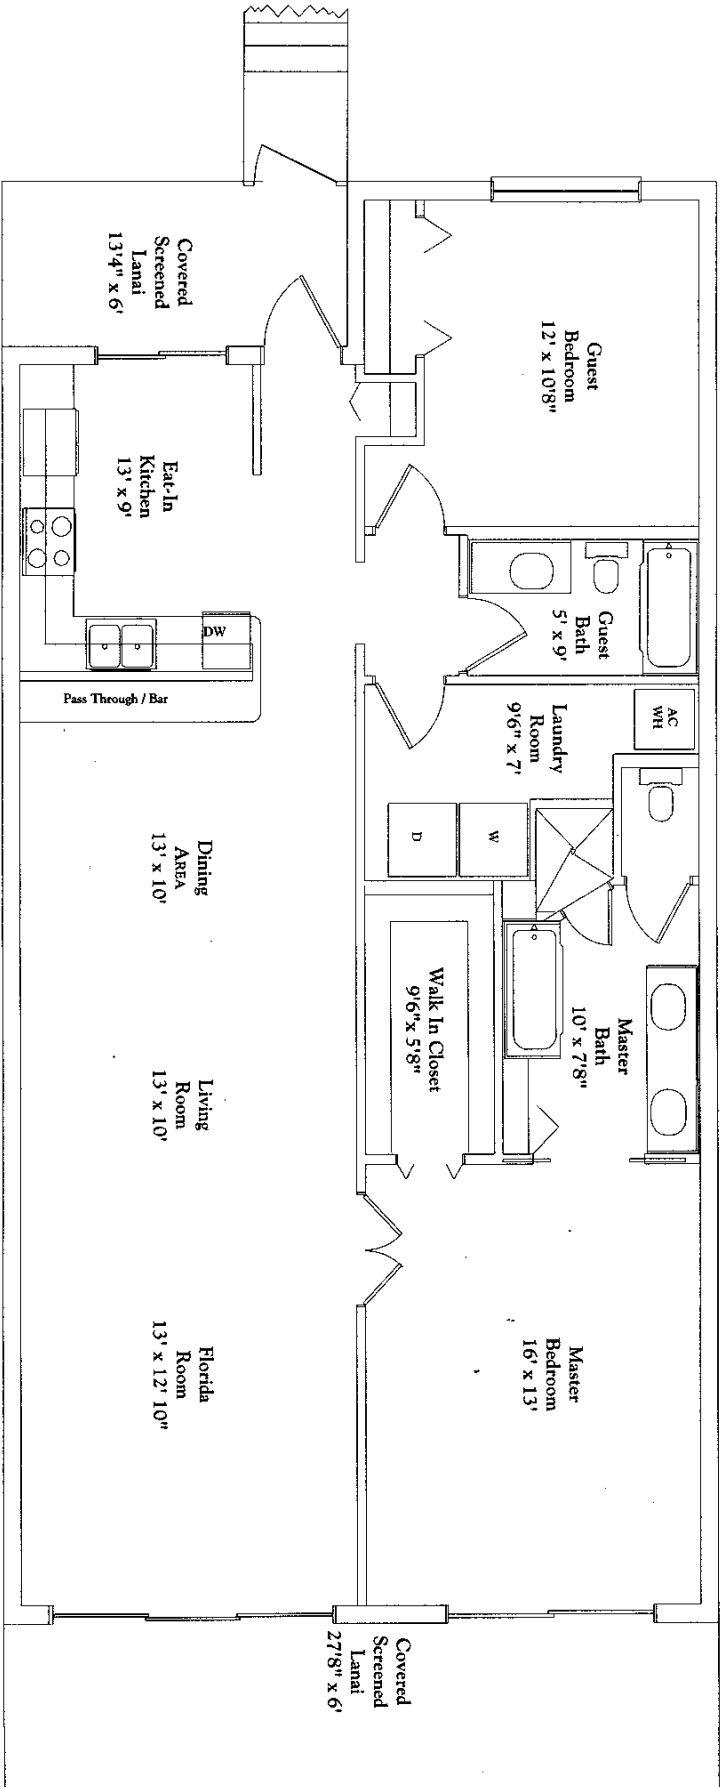

Rose Wood

2 Bedroom, 2 Bathroom Condominium

Square Footage	
Living Area	1,271
Lanai	274
Carport with Storage	240
Total	1,785

Measurements and specifications are approximate and subject to change without notice.