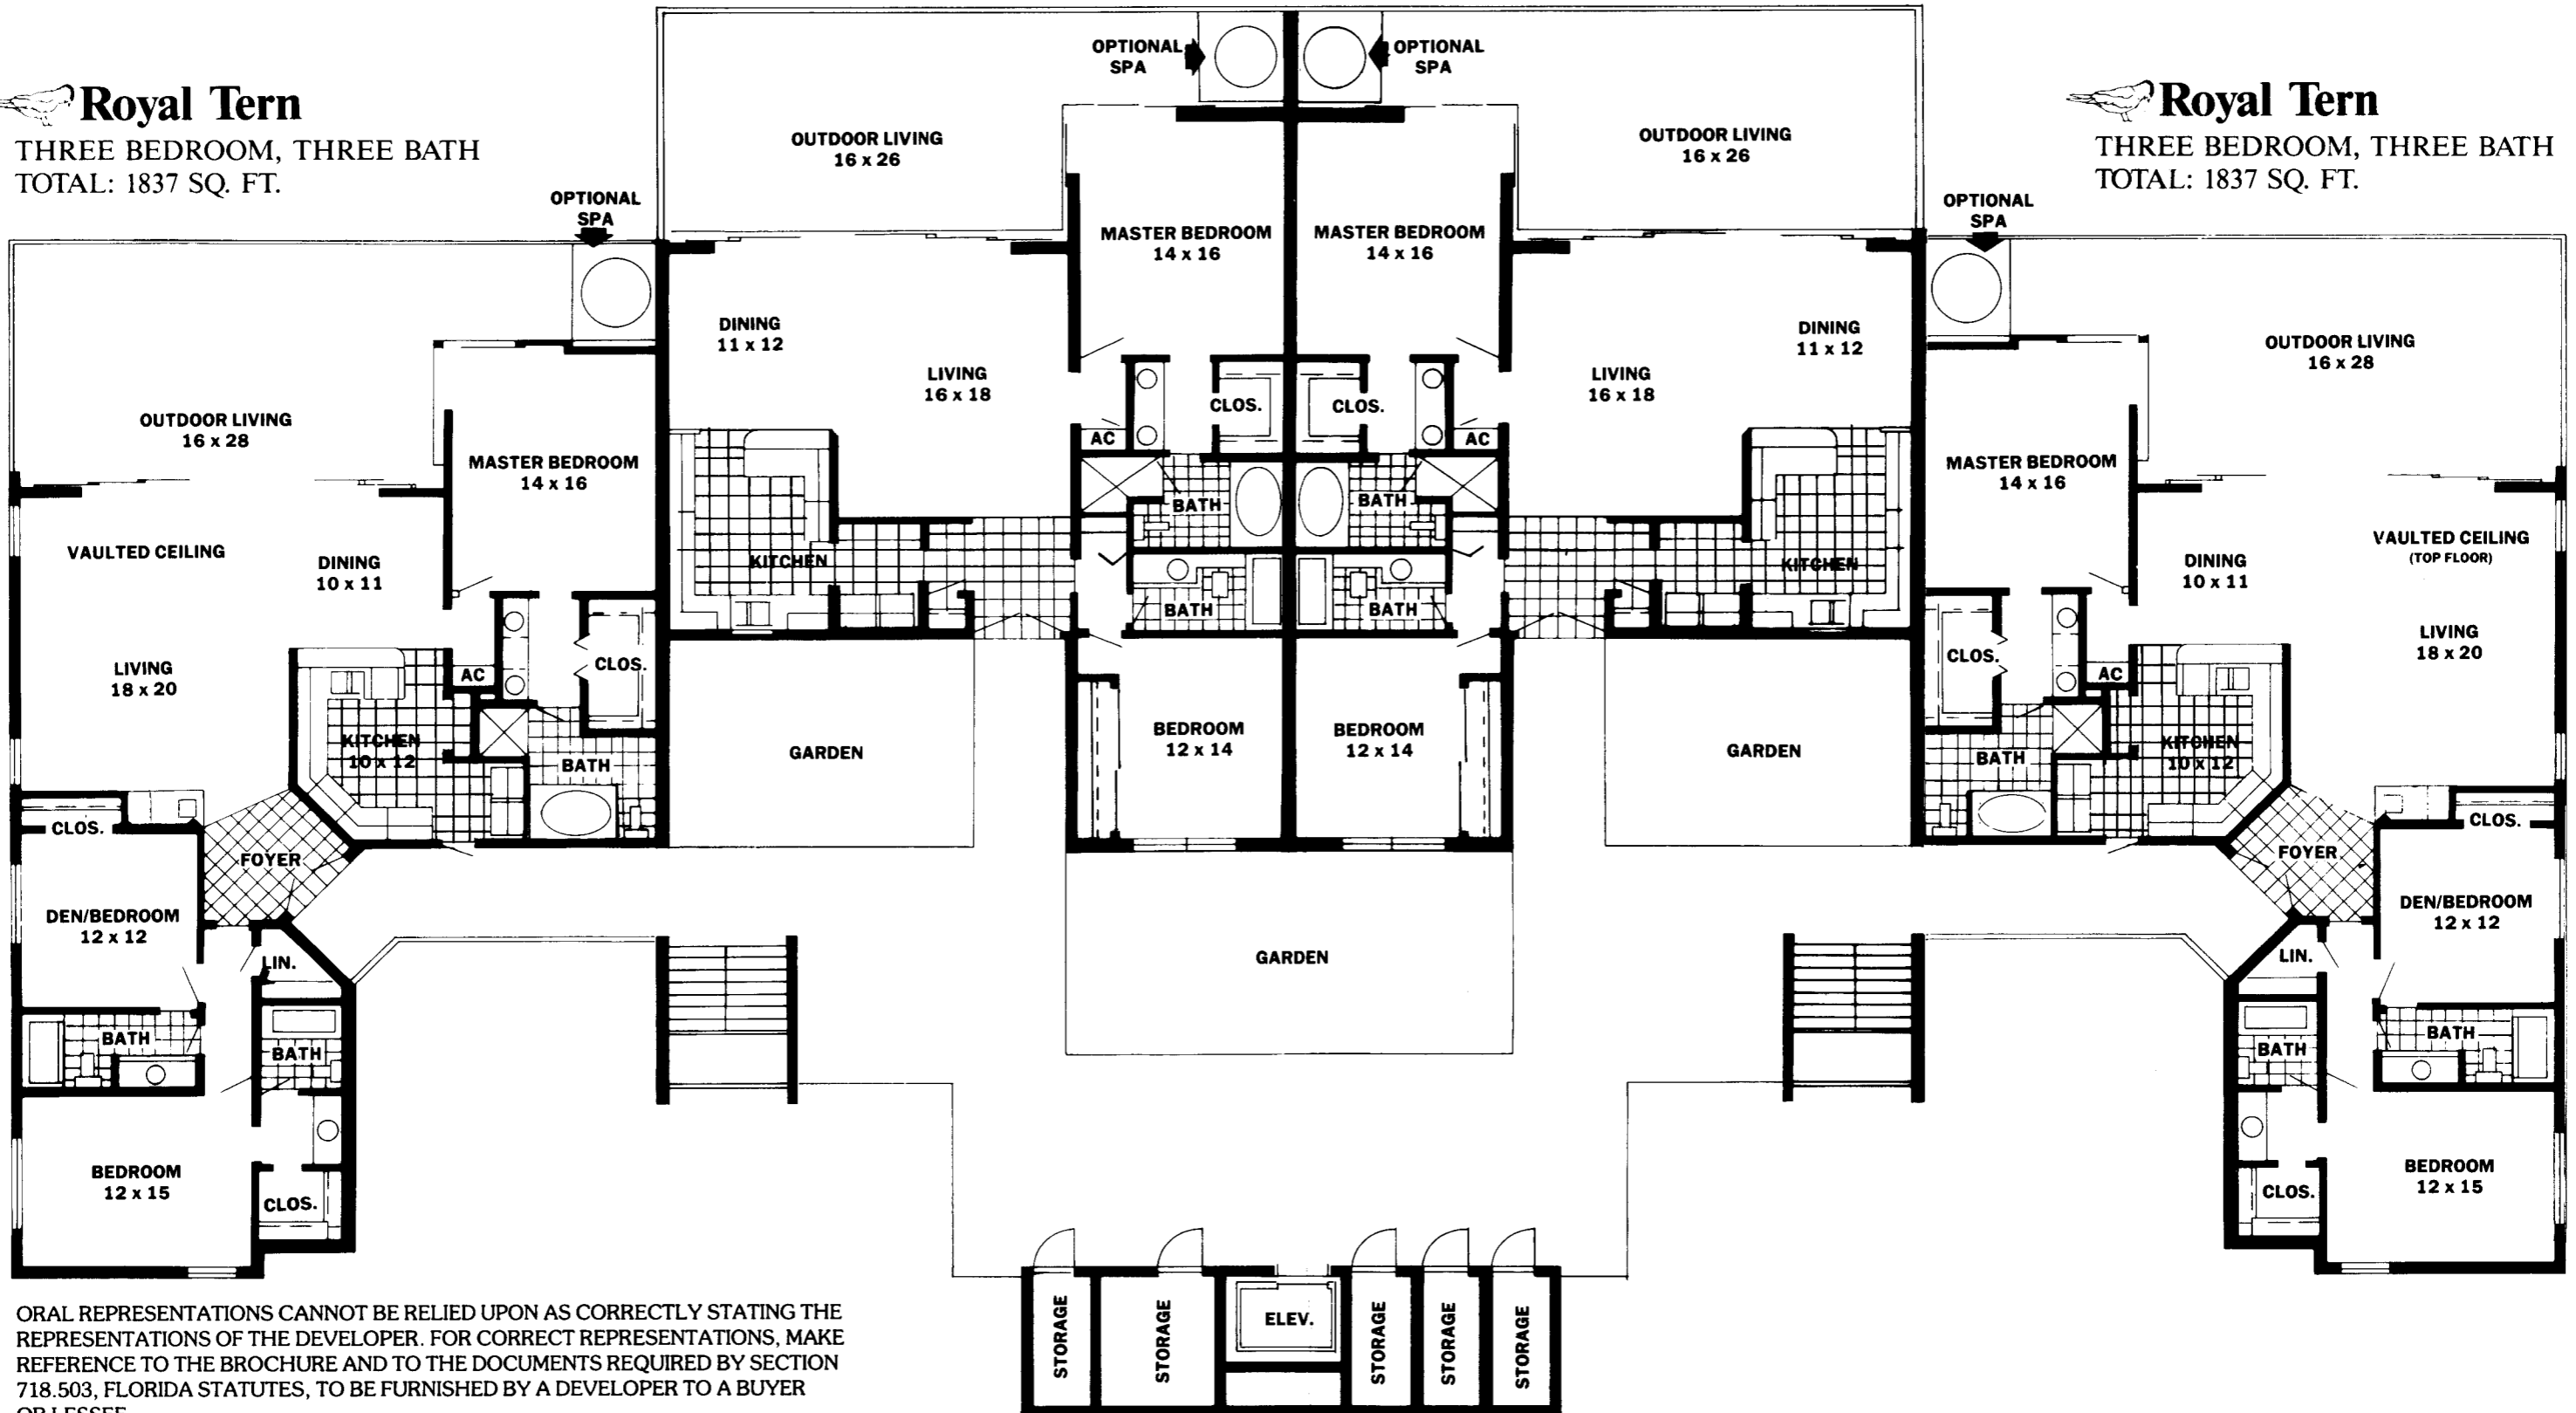

 **Kittiwake**
 TWO BEDROOM, TWO BATH
 TOTAL: 1484 SQ. FT.

 **Kittiwake**
 TWO BEDROOM, TWO BATH
 TOTAL: 1484 SQ. FT.

 **Royal Tern**
 THREE BEDROOM, THREE BATH
 TOTAL: 1837 SQ. FT.

 **Royal Tern**
 THREE BEDROOM, THREE BATH
 TOTAL: 1837 SQ. FT.

ALL REFERENCES TO SQUARE FOOTAGE AND ROOM DIMENSIONS ARE APPROXIMATE AND SUBJECT TO CHANGE.

NOTE: Cover rendering illustrates two-story buildings.
 Current offering are all three-story buildings.