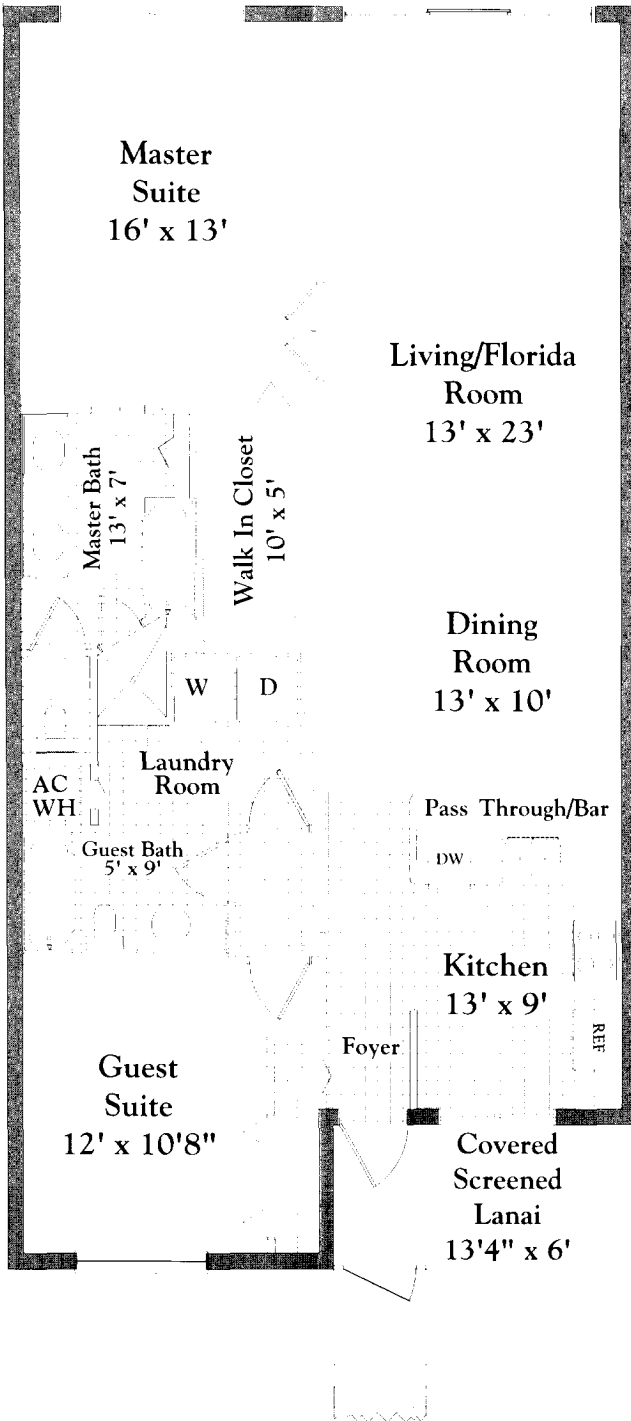

Rose Wood

Two Bedroom, Two Bathroom

Covered
Screened
Lanai
27'8" x 6'

| <i>Square Footage</i> | |
|-----------------------|--------------|
| Living Area | 1,271 |
| Lanai | 247 |
| Carport with Storage | 240 |
| Total | 1,758 |

Dimensions and specifications are approximate and subject to change without notice.