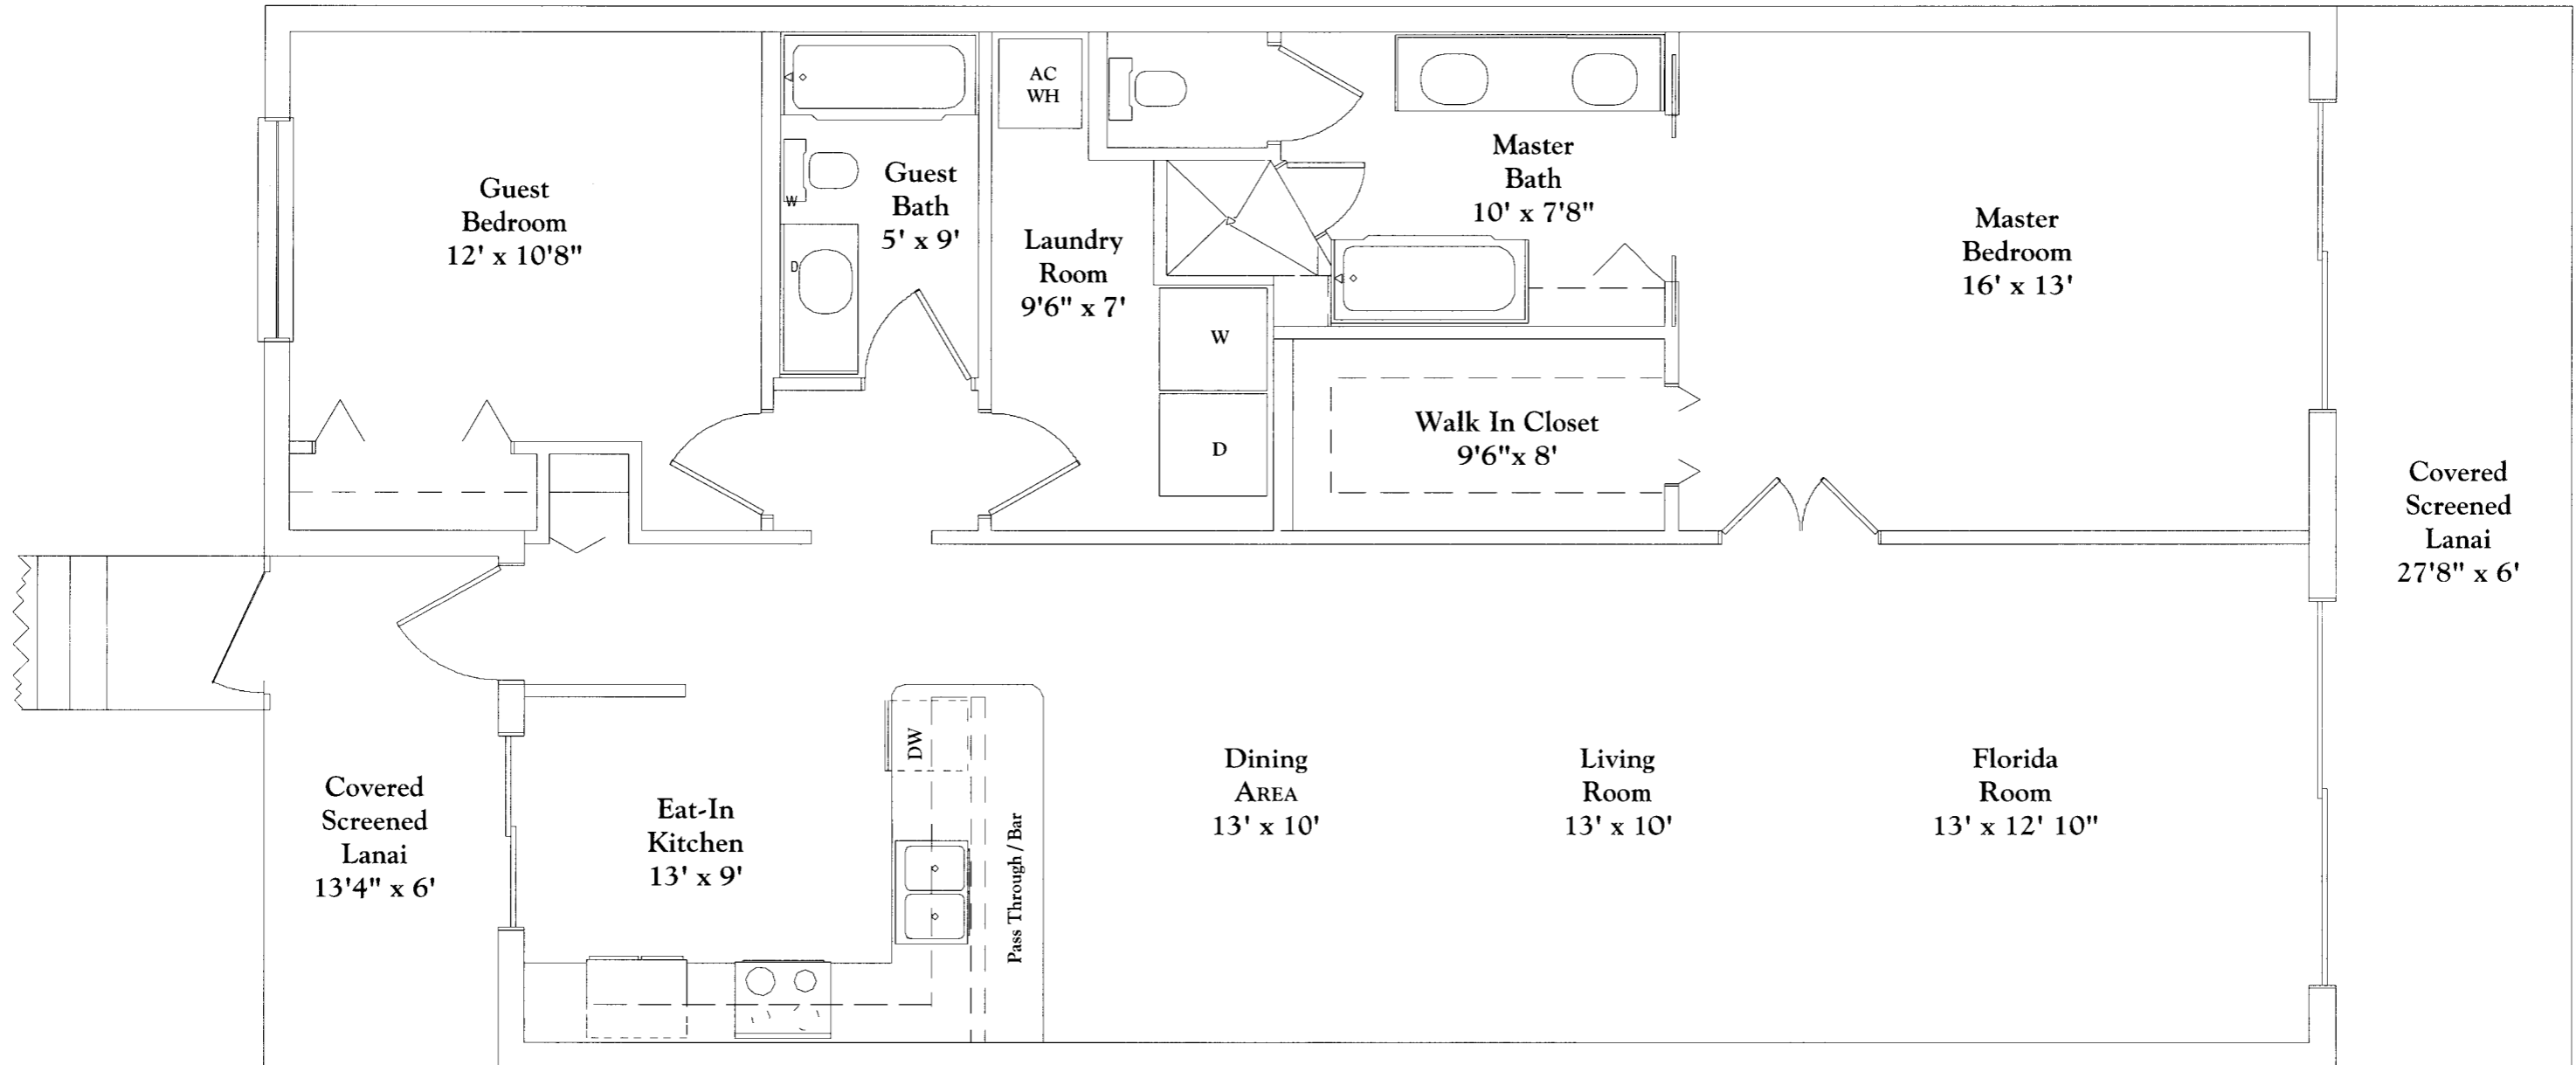

Rose Wood

Two Bedroom, 2 Bathroom Condominium

<i>Square Footage</i>	
Living Area	1,349
Lanai	247
Carport with Storage	240
Total	1,836

Falling Waters
A GATED COMMUNITY