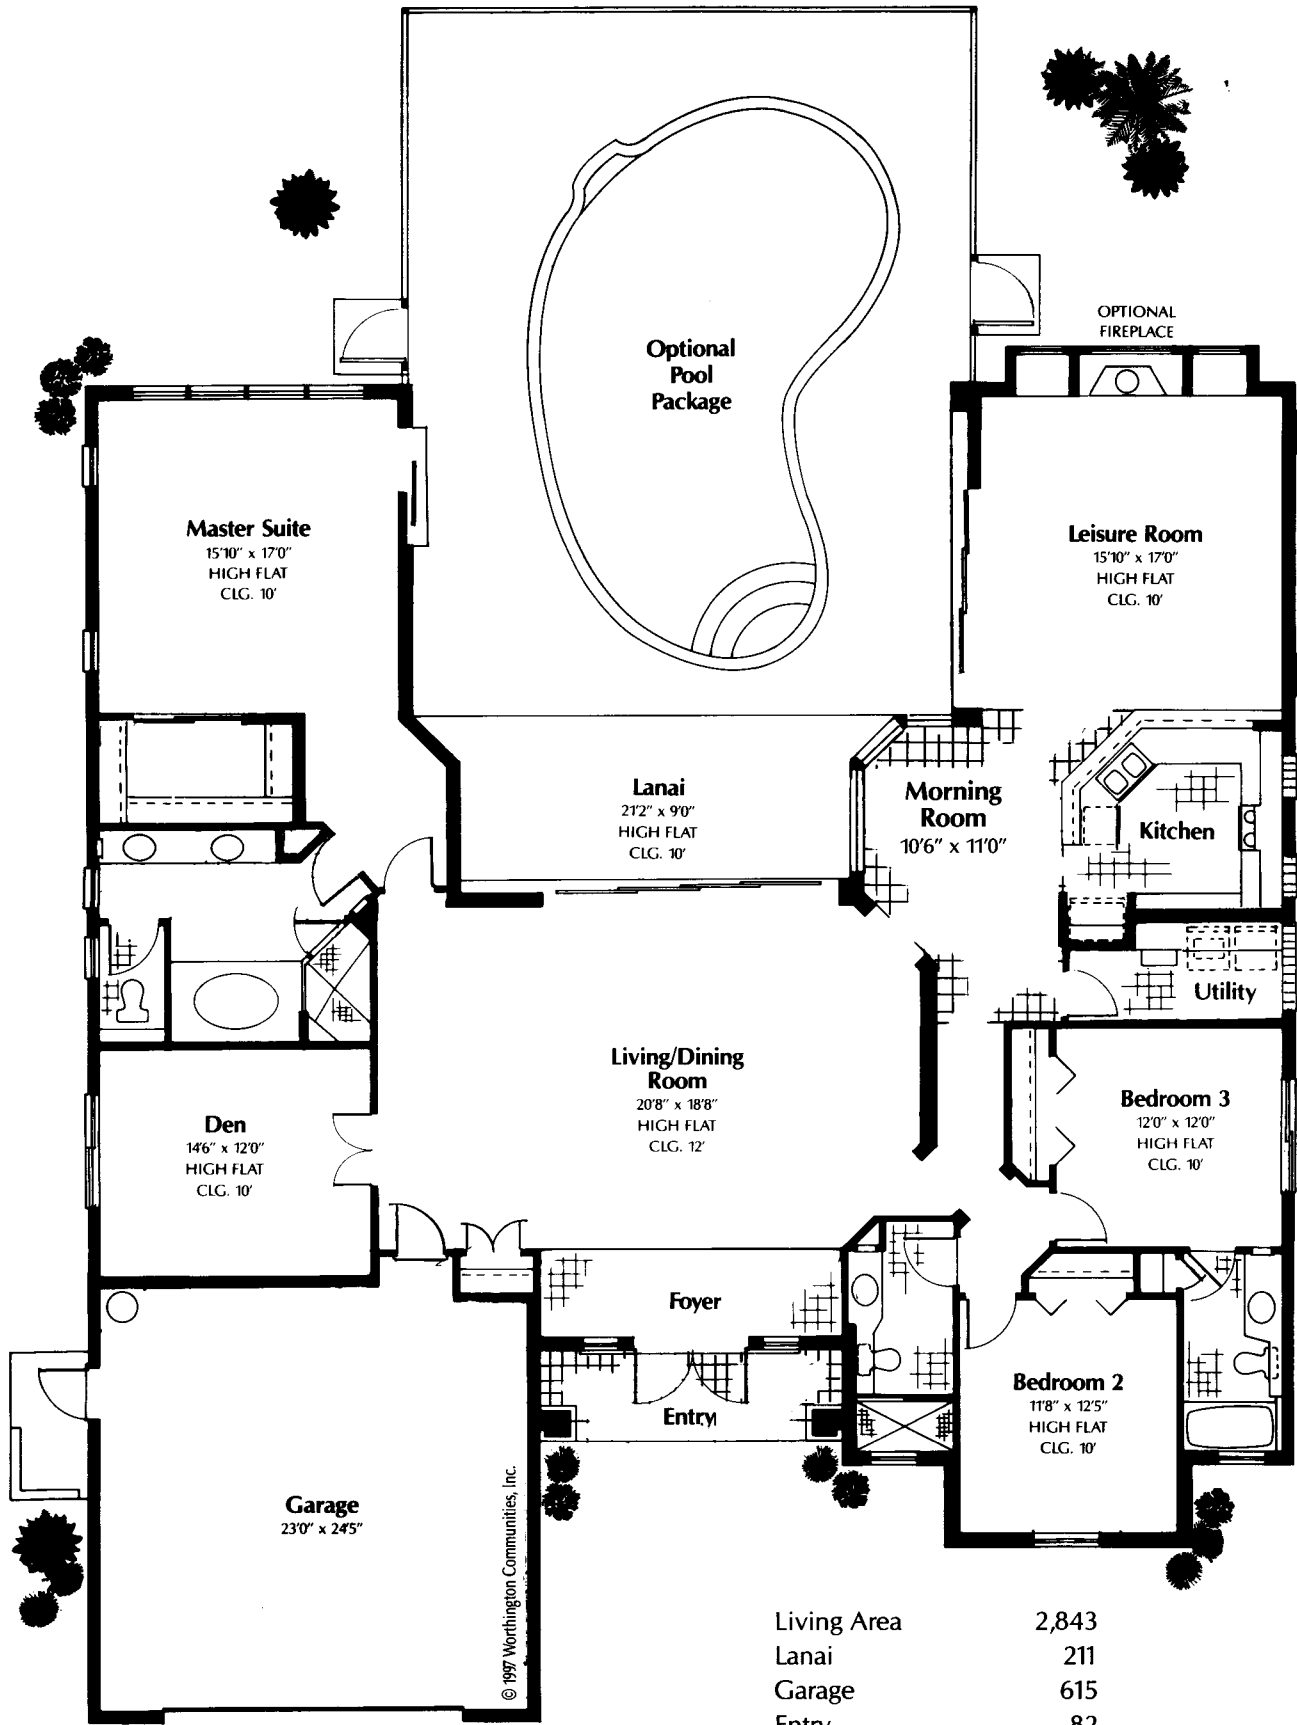

Riviera

© 1997 Worthington Communities, Inc.

Living Area	2,843
Lanai	211
Garage	615
Entry	82
Total Sq. Ft.	3,751

Worthington Communities, Inc. reserves the right to make modifications to floor plans, materials and specifications without notice. Dimensions are approximate. Illustrations are artist renderings only.